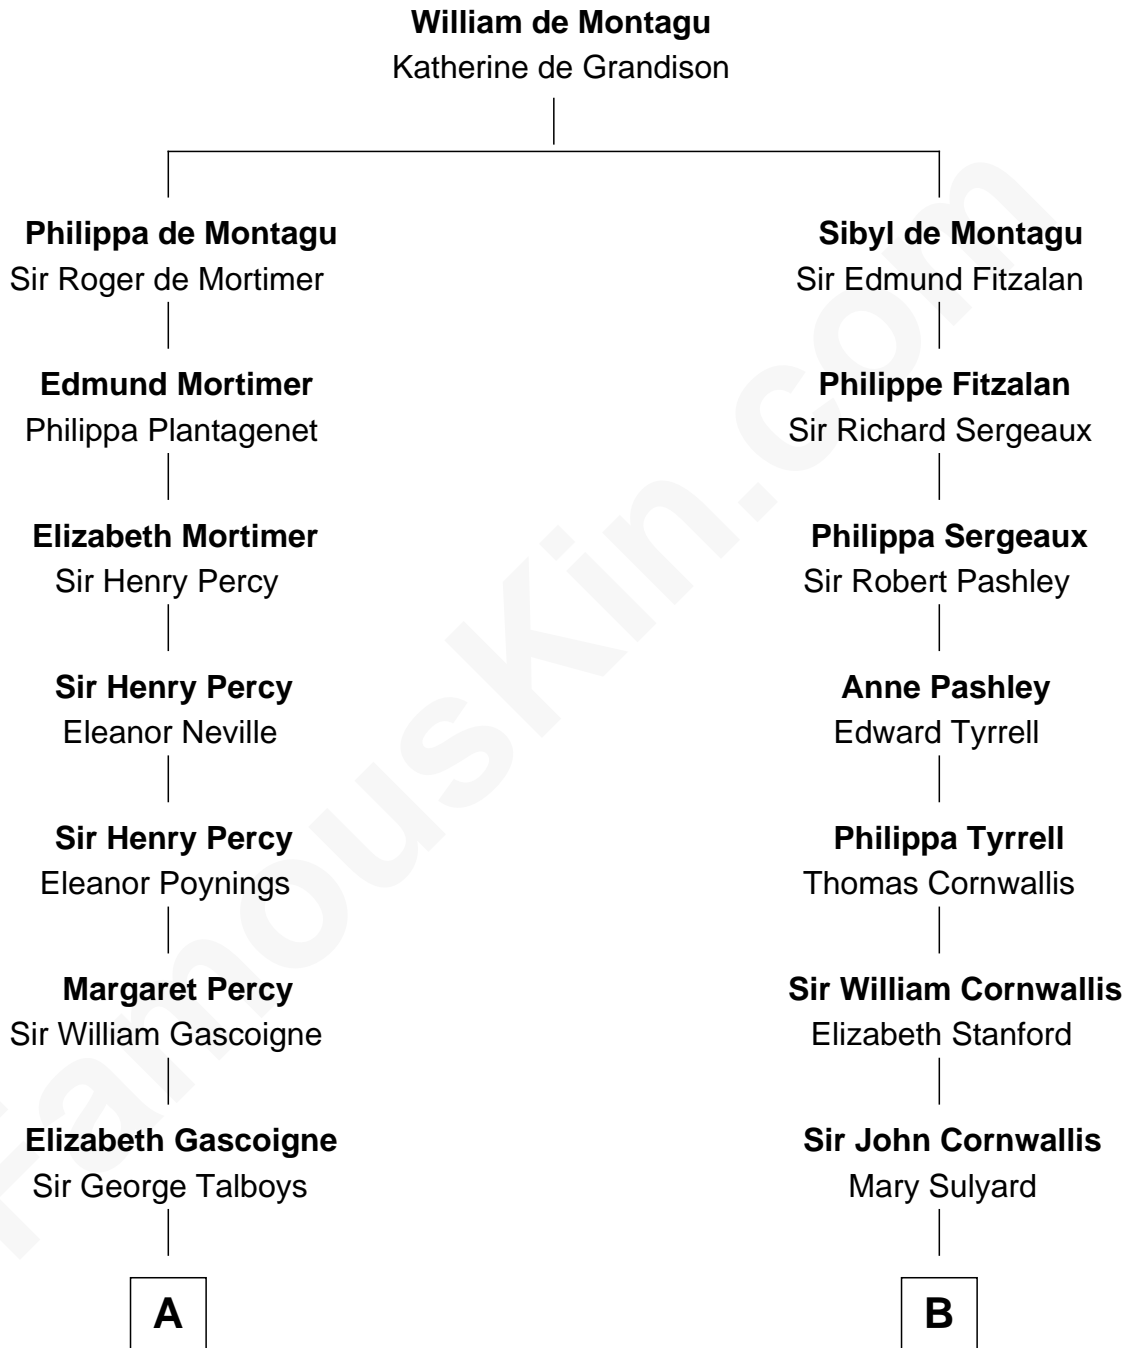

## Relationship Chart of

### Thomas Nelson

*Signer of the Declaration of Independence*

14th cousin 3 times removed of

**General James Longstreet**

*Confederate Army - U.S. Civil War*

**A**

**Anne Talboys**  
Sir Edward Dymoke

**Frances Dymoke**  
Sir Thomas Windebank

**Mildred Windebank**  
Robert Reade

**Col. George Reade**  
Elizabeth Martiau

**Robert Reade**  
Mary Lilly

**Margaret Reade**  
Thomas Nelson

**William Nelson**  
Elizabeth Burwell

**Thomas Nelson**  
*Signer of Declaration of Independence*