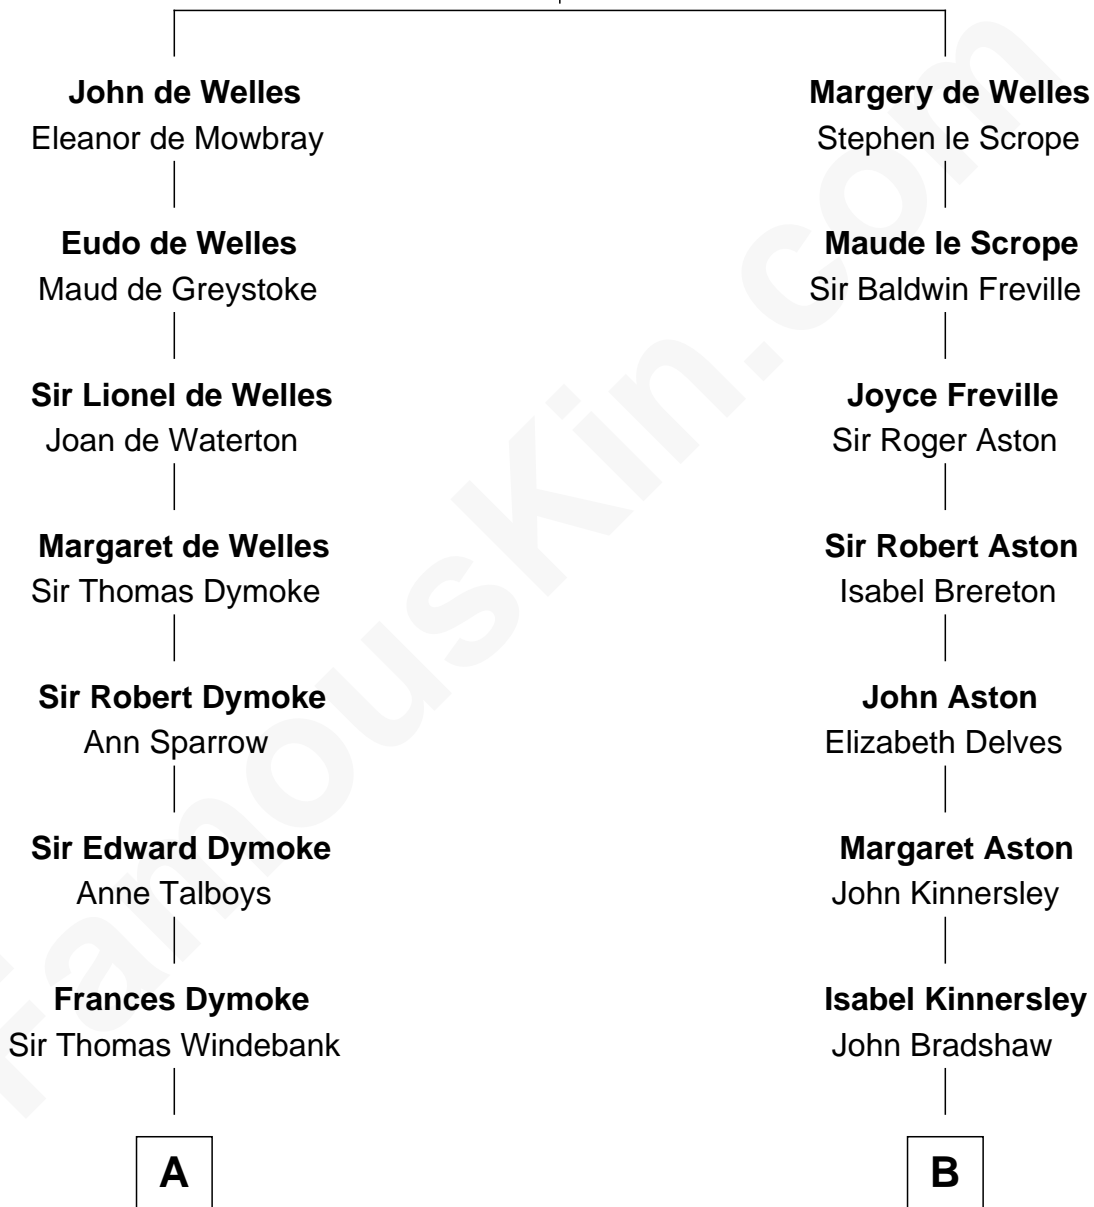

FamousKin.com

Relationship Chart of

Thomas Nelson

Signer of the Declaration of Independence

12th cousin 5 times removed of

General James Longstreet

Confederate Army - U.S. Civil War

John de Welles

Maud de Roos

A

Mildred Windebank

Robert Reade

Col. George Reade

Elizabeth Martiau

Robert Reade

Mary Lilly