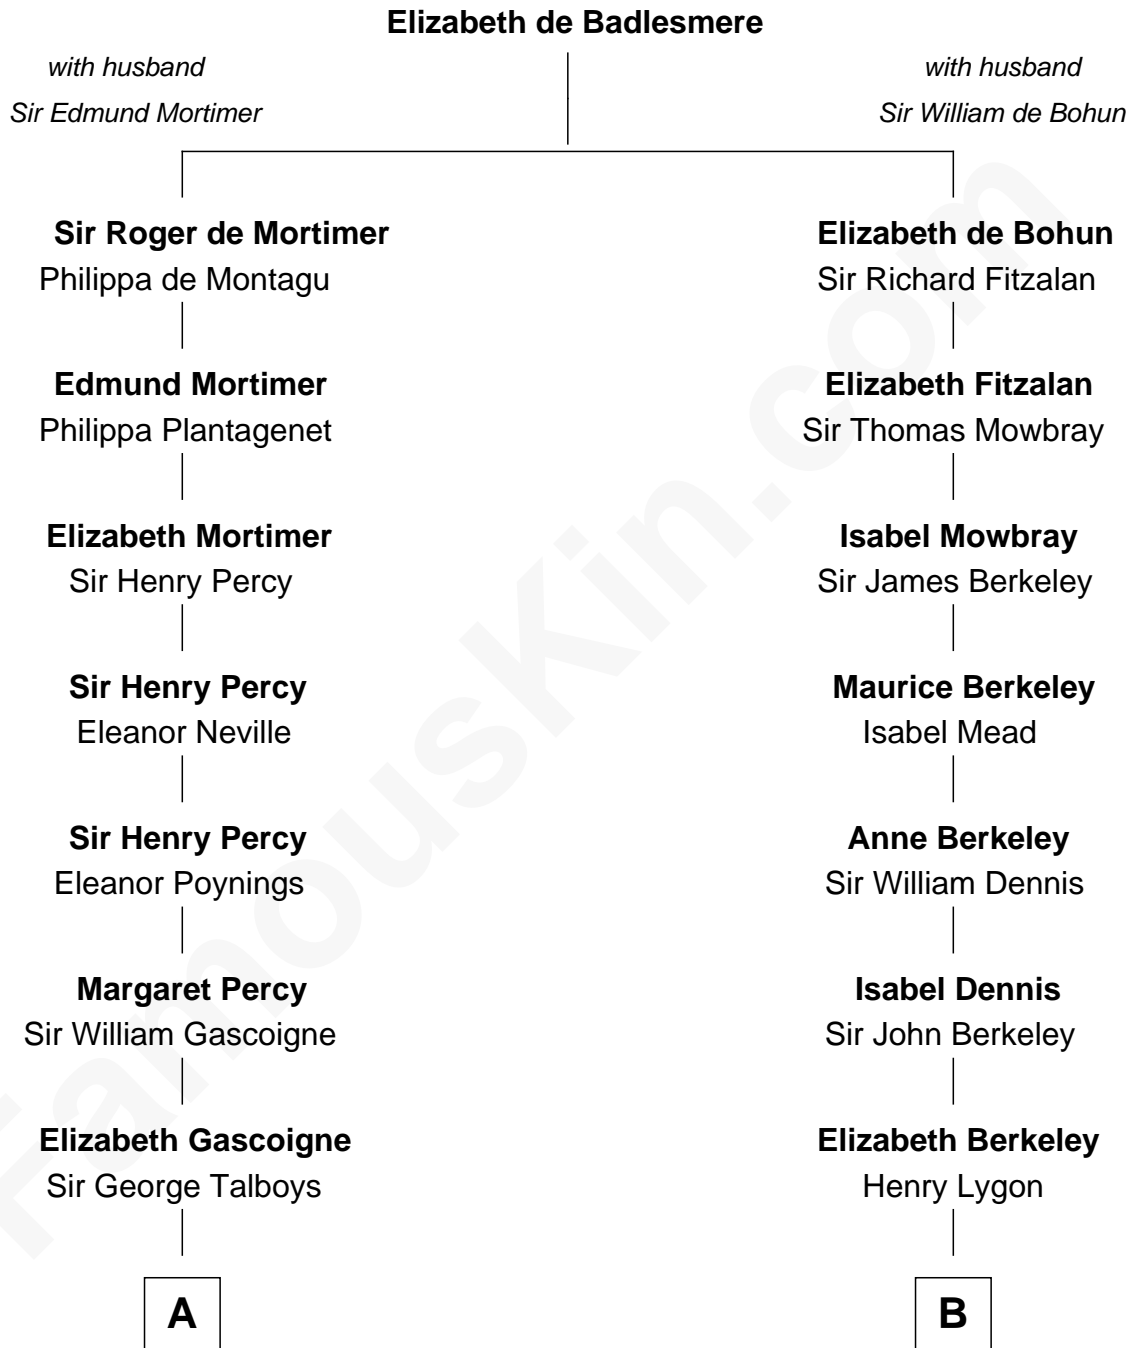

FamousKin.com

Relationship Chart of

Thomas Nelson

Signer of the Declaration of Independence

14th cousin 3 times removed of

Jack London

Author of "The Call of the Wild"

A

Anne Talboys
Sir Edward Dymoke

Frances Dymoke
Sir Thomas Windebank

Mildred Windebank
Robert Reade

Col. George Reade
Elizabeth Martiau

Robert Reade
Mary Lilly

Margaret Reade
Thomas Nelson

William Nelson
Elizabeth Burwell