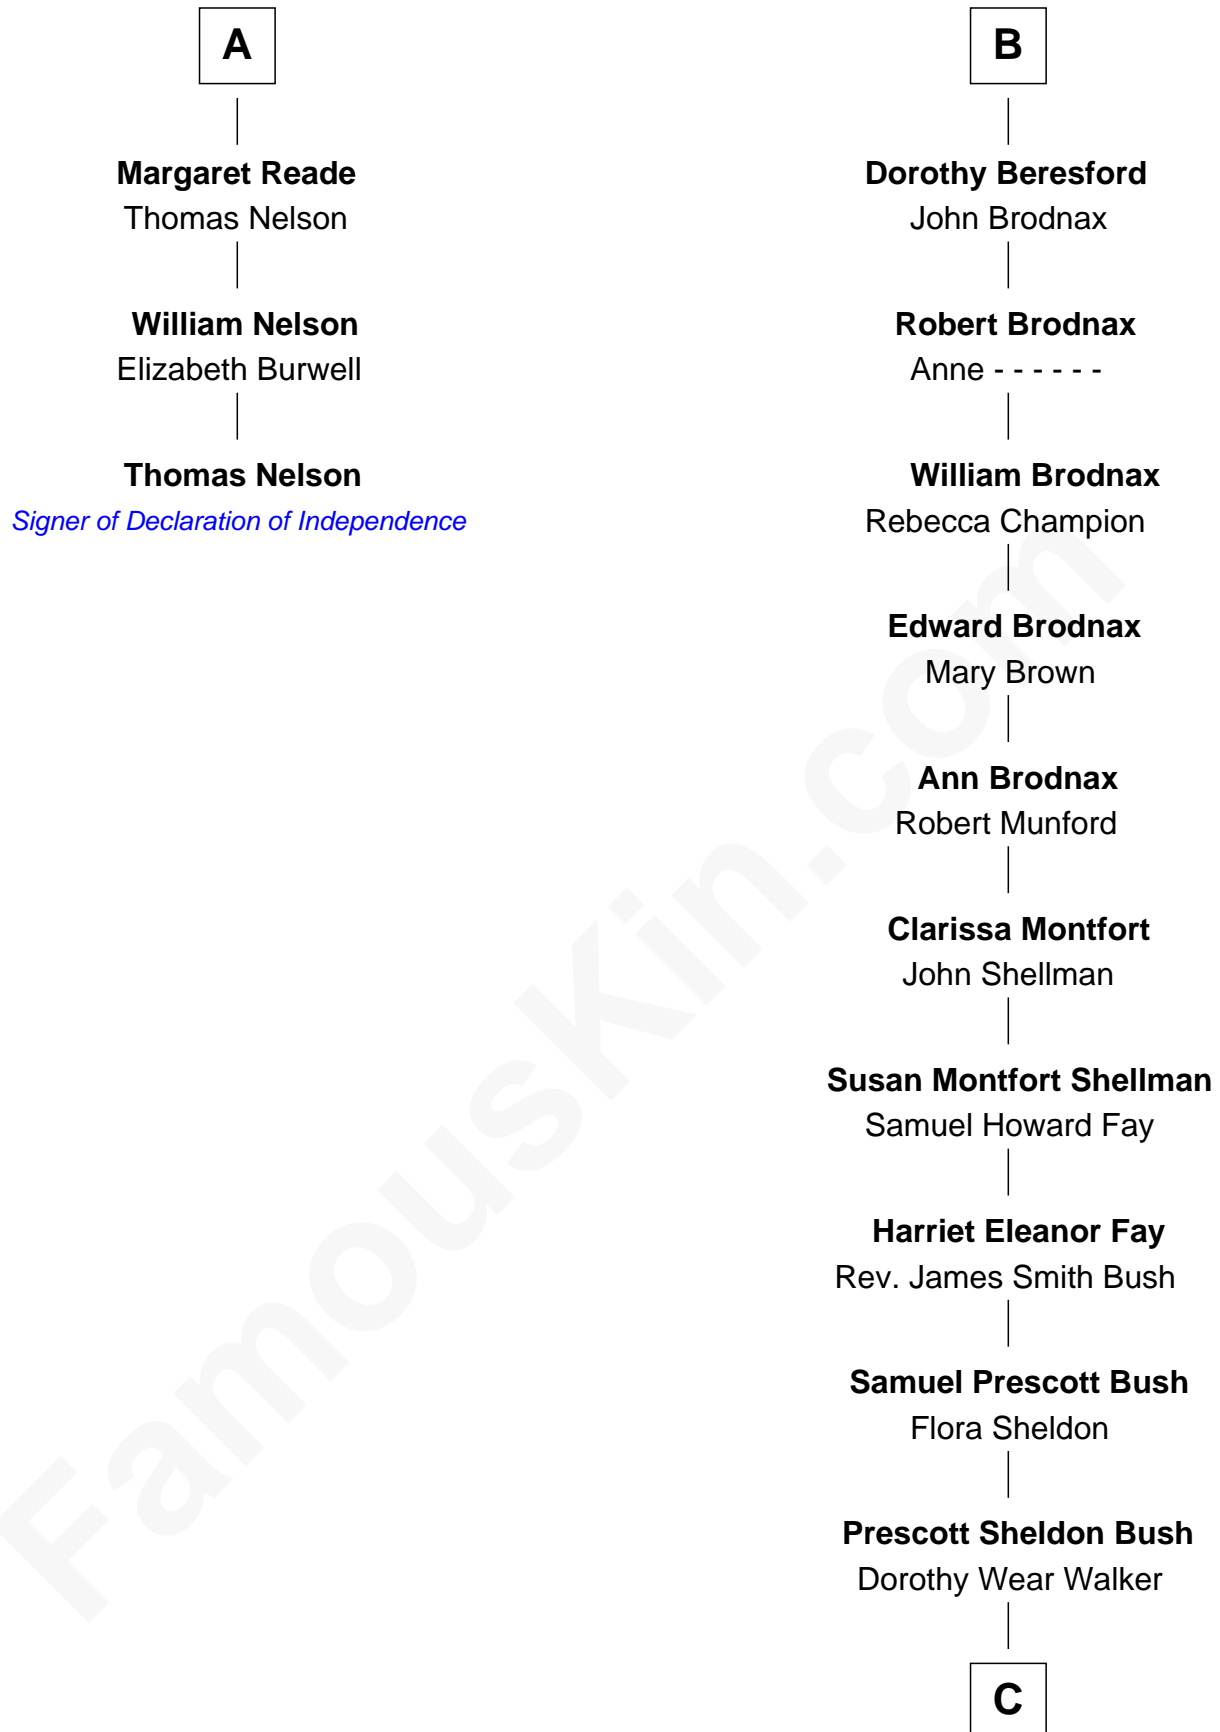

# FamousKin.com Relationship Chart of

**Thomas Nelson**

*Signer of the Declaration of Independence*

9th cousin 9 times removed of

**Jeb Bush**

*43rd Governor of Florida*

**Sir Lionel de Welles**

Joan de Waterton