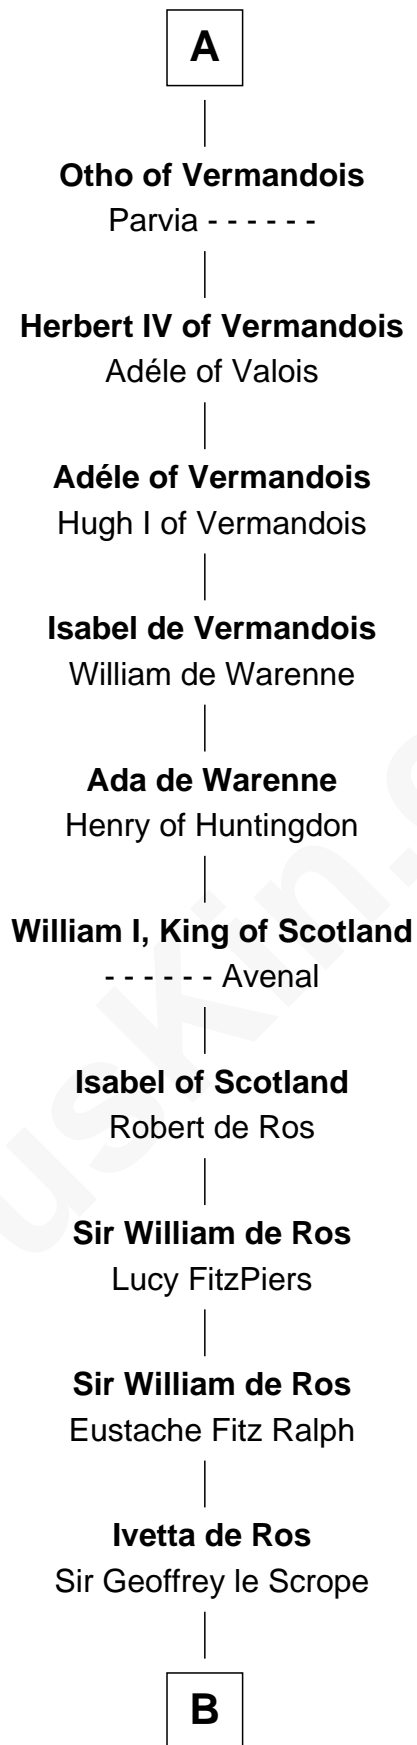

# FamousKin.com Relationship Chart of

**Thomas Nelson**

*Signer of the Declaration of Independence*

**29th Great-grandson of**

**Charlemagne**

*King of the Franks*

**Charlemagne**  
Hildegard of Vinzgouw

—  
**Pepin, King of Italy**

—  
**Bernard of Italy**  
Cunegonde of Laon

—  
**Pepin of Vermandois**

—  
**Herbert I of Vermandois**  
Bertha de Morvois

—  
**Herbert II of Vermandois**  
Liegarde of France

—  
**Adalbert I of Vermandois**  
Gerberge of Lorraine

—  
**Herbert III of Vermandois**  
Ermengard of Bar-sur-Seine

**A**

**B**

|  
**Sir Stephen le Scrope**

Isabel - - - - -

|  
**Joan le Scrope**

William Pert

|  
**Isabel Pert**