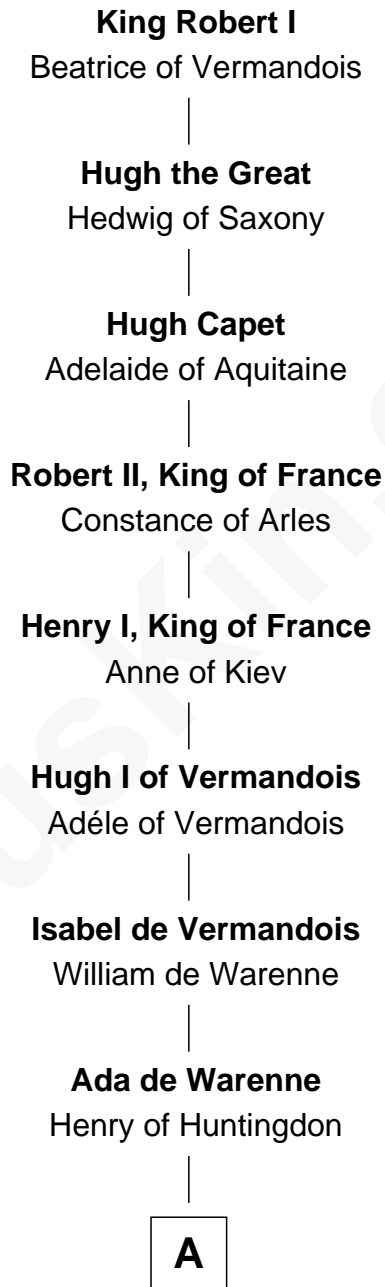

FamousKin.com

Relationship Chart of Thomas Nelson

Signer of the Declaration of Independence

24th Great-grandson of

King Robert I
King of France

B

—
Sir Robert Dymoke

Ann Sparrow

—
Sir Edward Dymoke

Anne Talboys

—
Frances Dymoke

Sir Thomas Windebank

—
Mildred Windebank

Robert Reade

—
Col. George Reade

Elizabeth Martiau