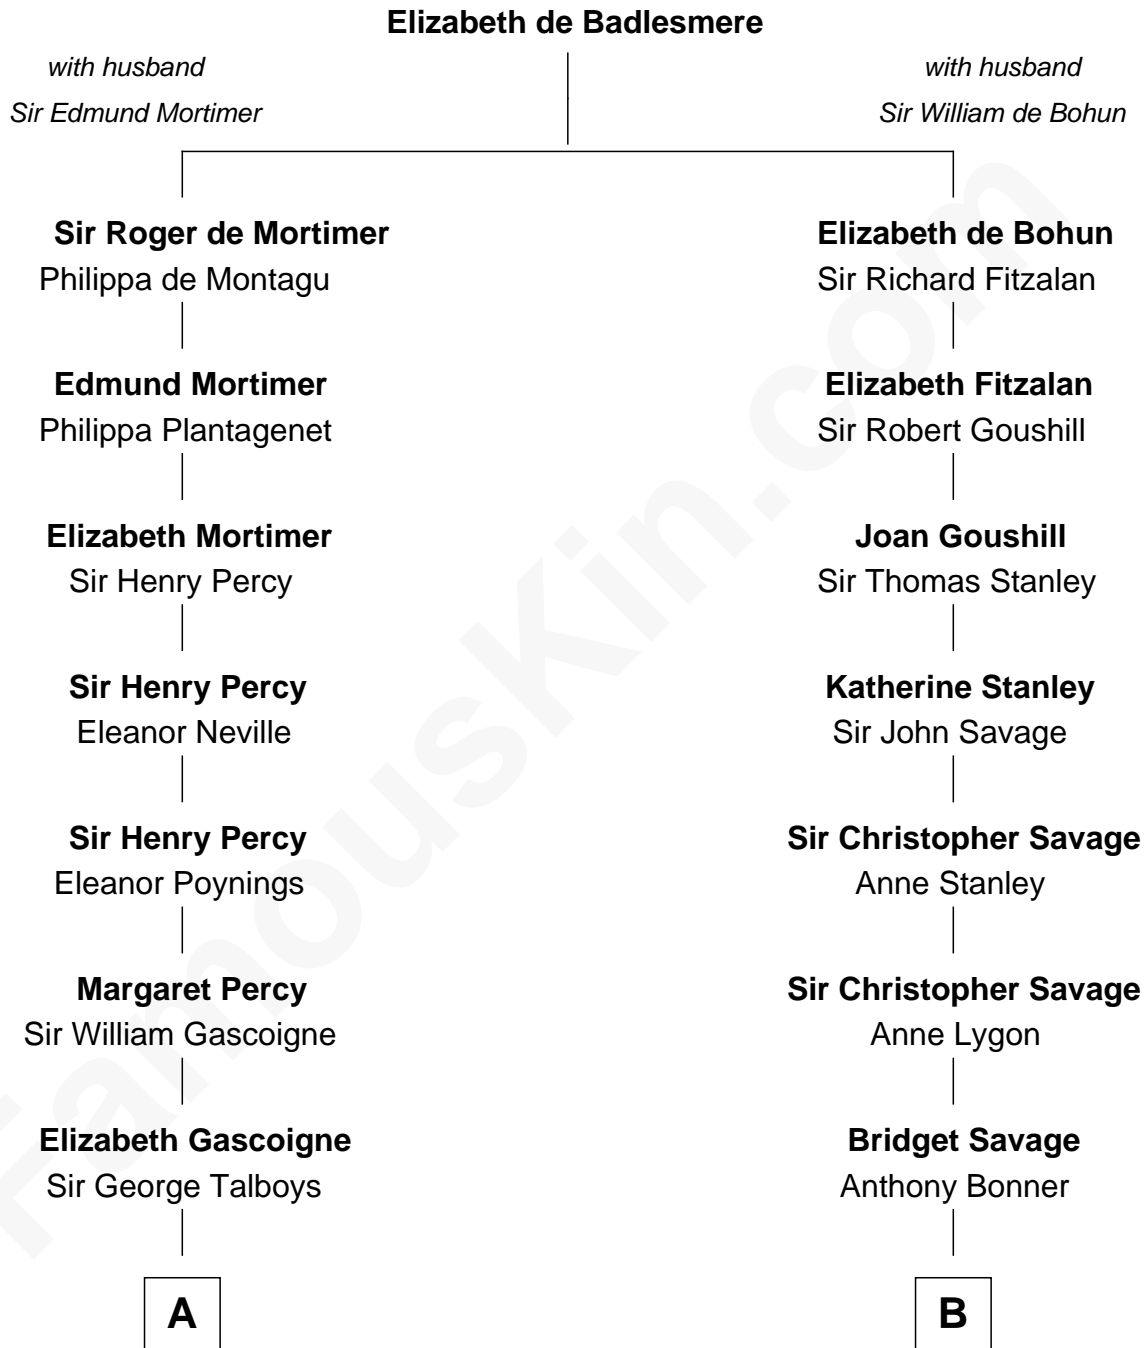

FamousKin.com

Relationship Chart of

Thomas Nelson

Signer of the Declaration of Independence

14th cousin 4 times removed of

Thomas Pynchon
American Novelist

A

Anne Talboys
Sir Edward Dymoke

Frances Dymoke
Sir Thomas Windebank

Mildred Windebank
Robert Reade

Col. George Reade
Elizabeth Martiau

Robert Reade
Mary Lilly

Margaret Reade
Thomas Nelson

William Nelson
Elizabeth Burwell

Thomas Nelson

Signer of Declaration of Independence