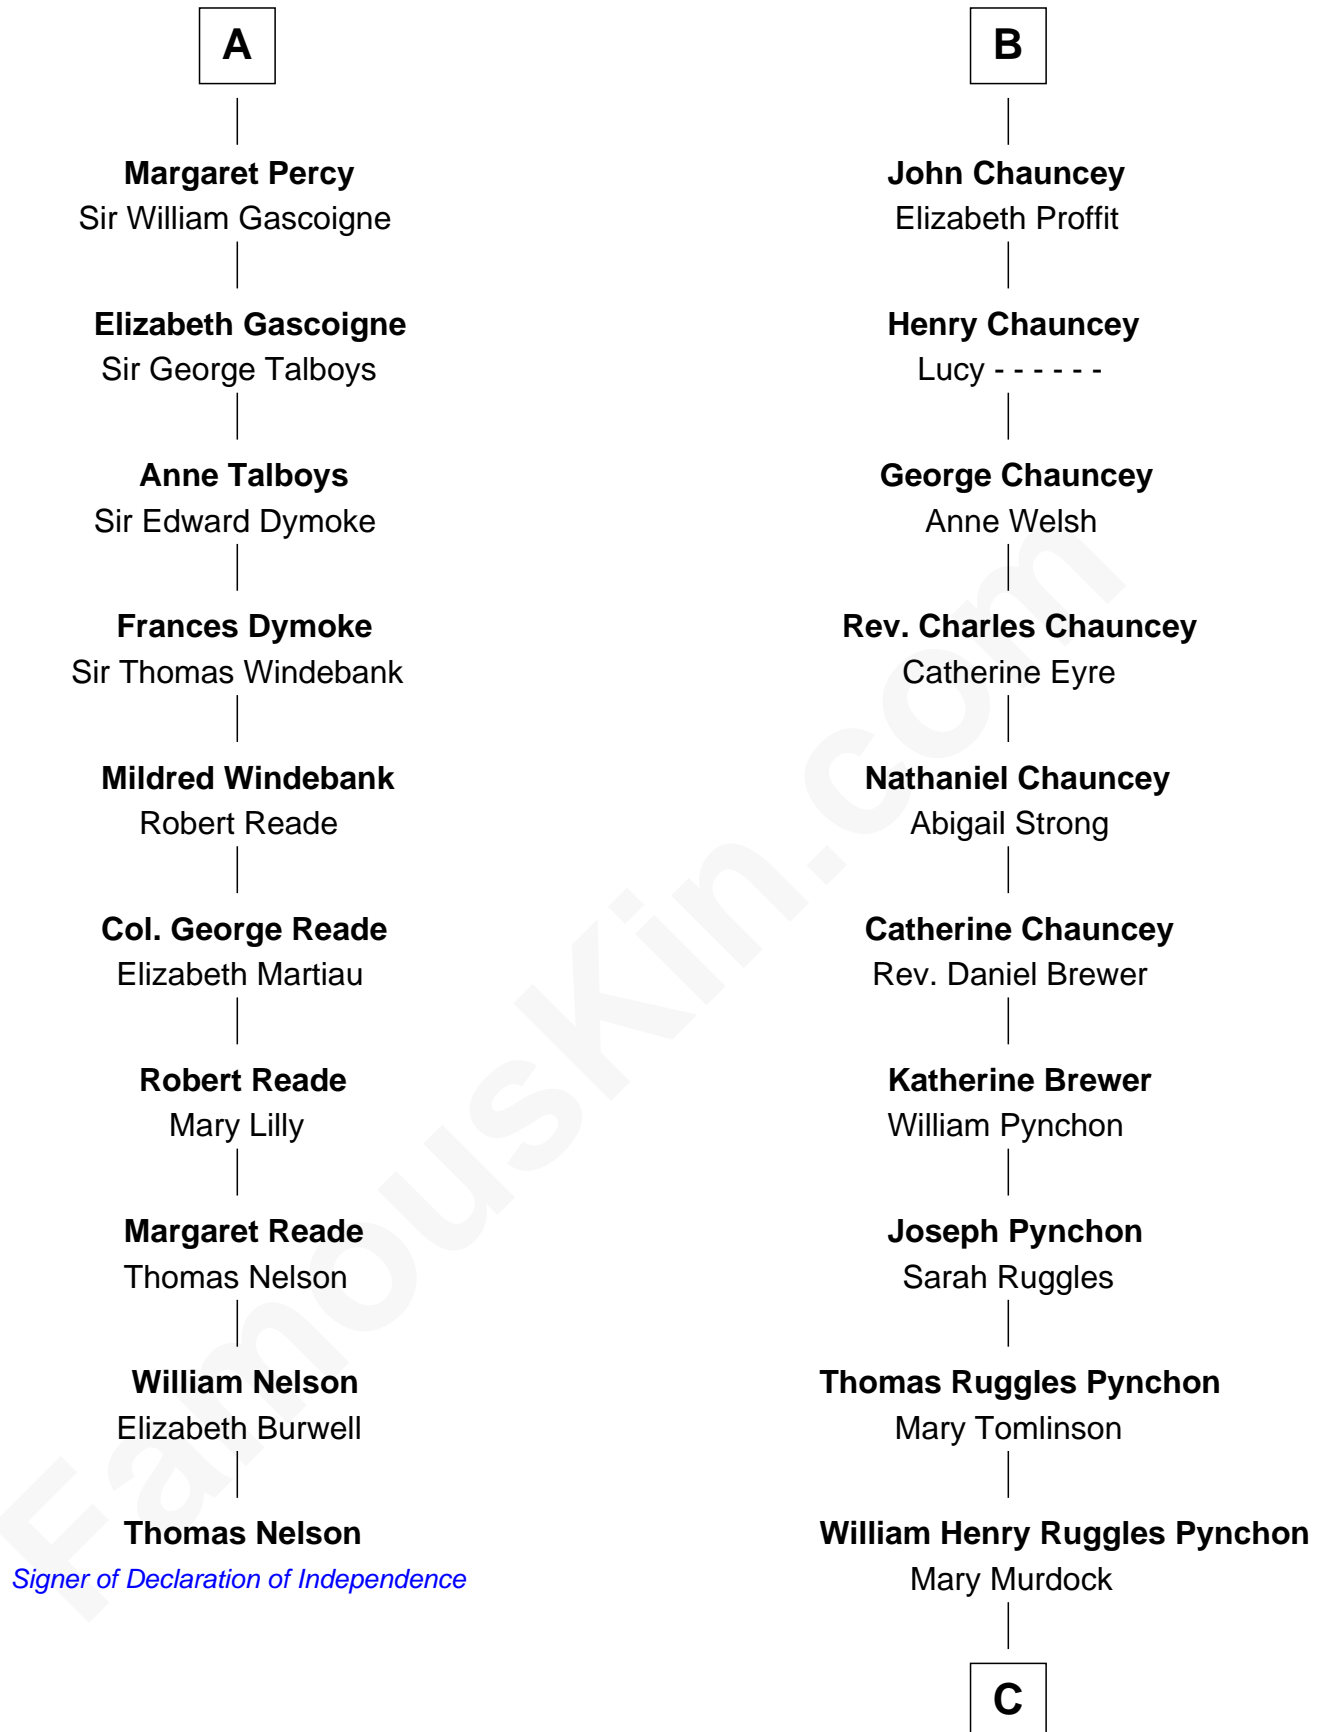

FamousKin.com

Relationship Chart of

Thomas Nelson

Signer of the Declaration of Independence

16th cousin 4 times removed of

Thomas Pynchon
American Novelist

Sir William de Ferrers
Agnes of Chester

C

William Lyon Pynchon

Annie Payne Cogswell

William Henry Chichele Pynchon

Carrie Susan Moyses

Thomas Ruggles Pynchon

Catherine Frances Bennett

Thomas Pynchon

Novelist