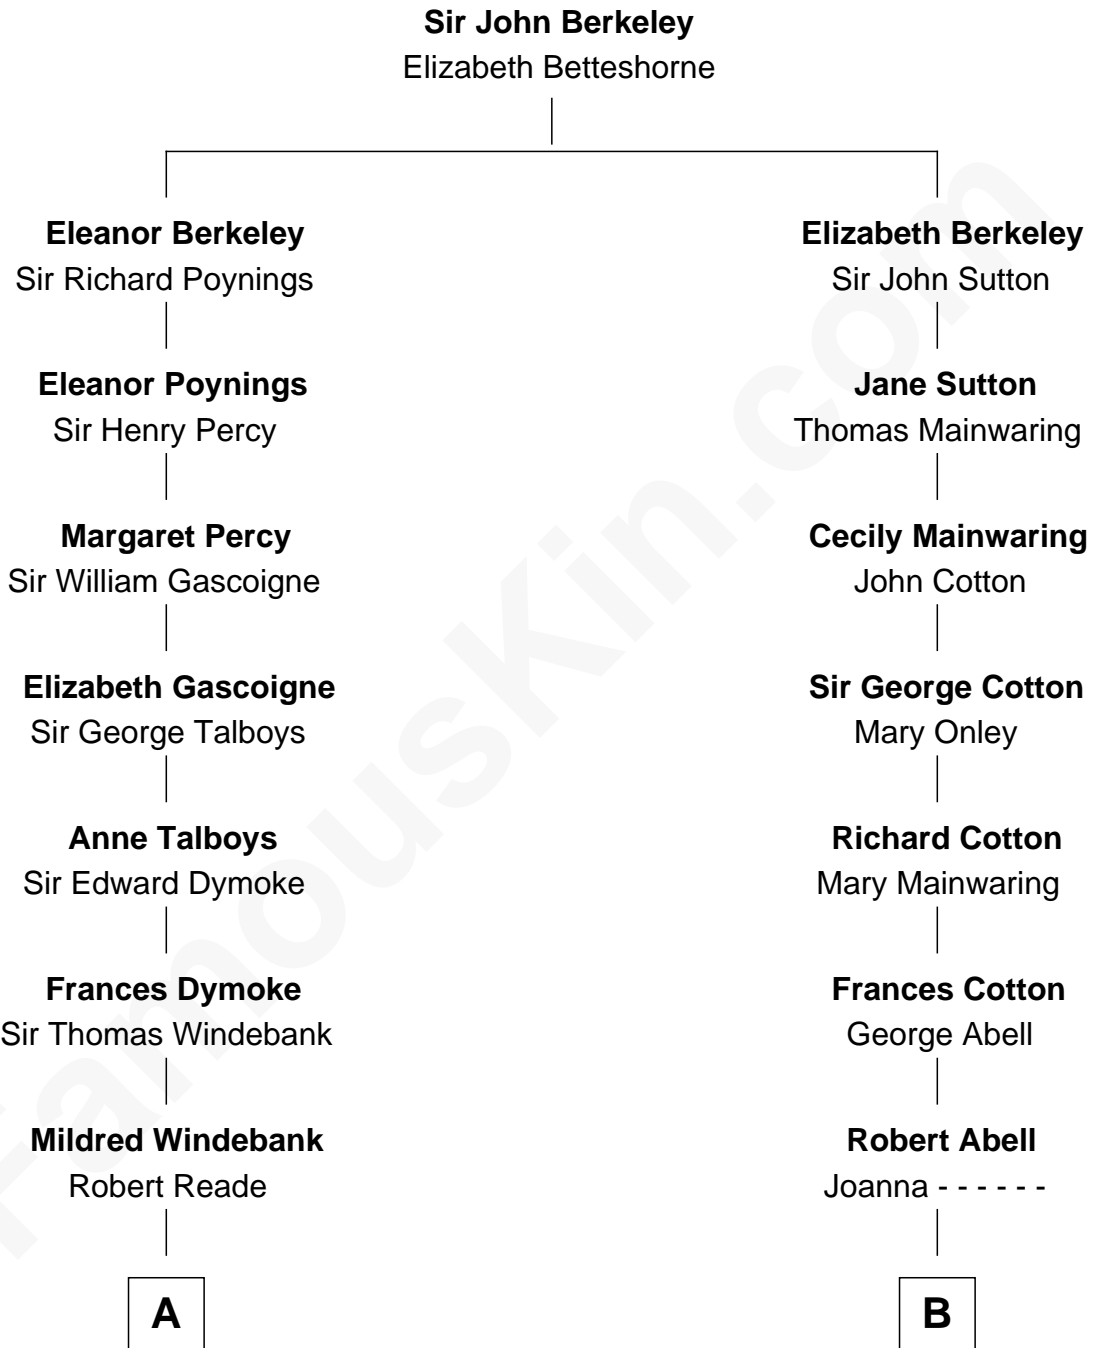

FamousKin.com

Relationship Chart of Thomas Nelson

Signer of the Declaration of Independence

11th cousin 4 times removed of

Allen Dulles

5th Director of the C.I.A.

A

Col. George Reade

Elizabeth Martiau

Robert Reade

Mary Lilly

Margaret Reade

Thomas Nelson

William Nelson

Elizabeth Burwell

Thomas Nelson