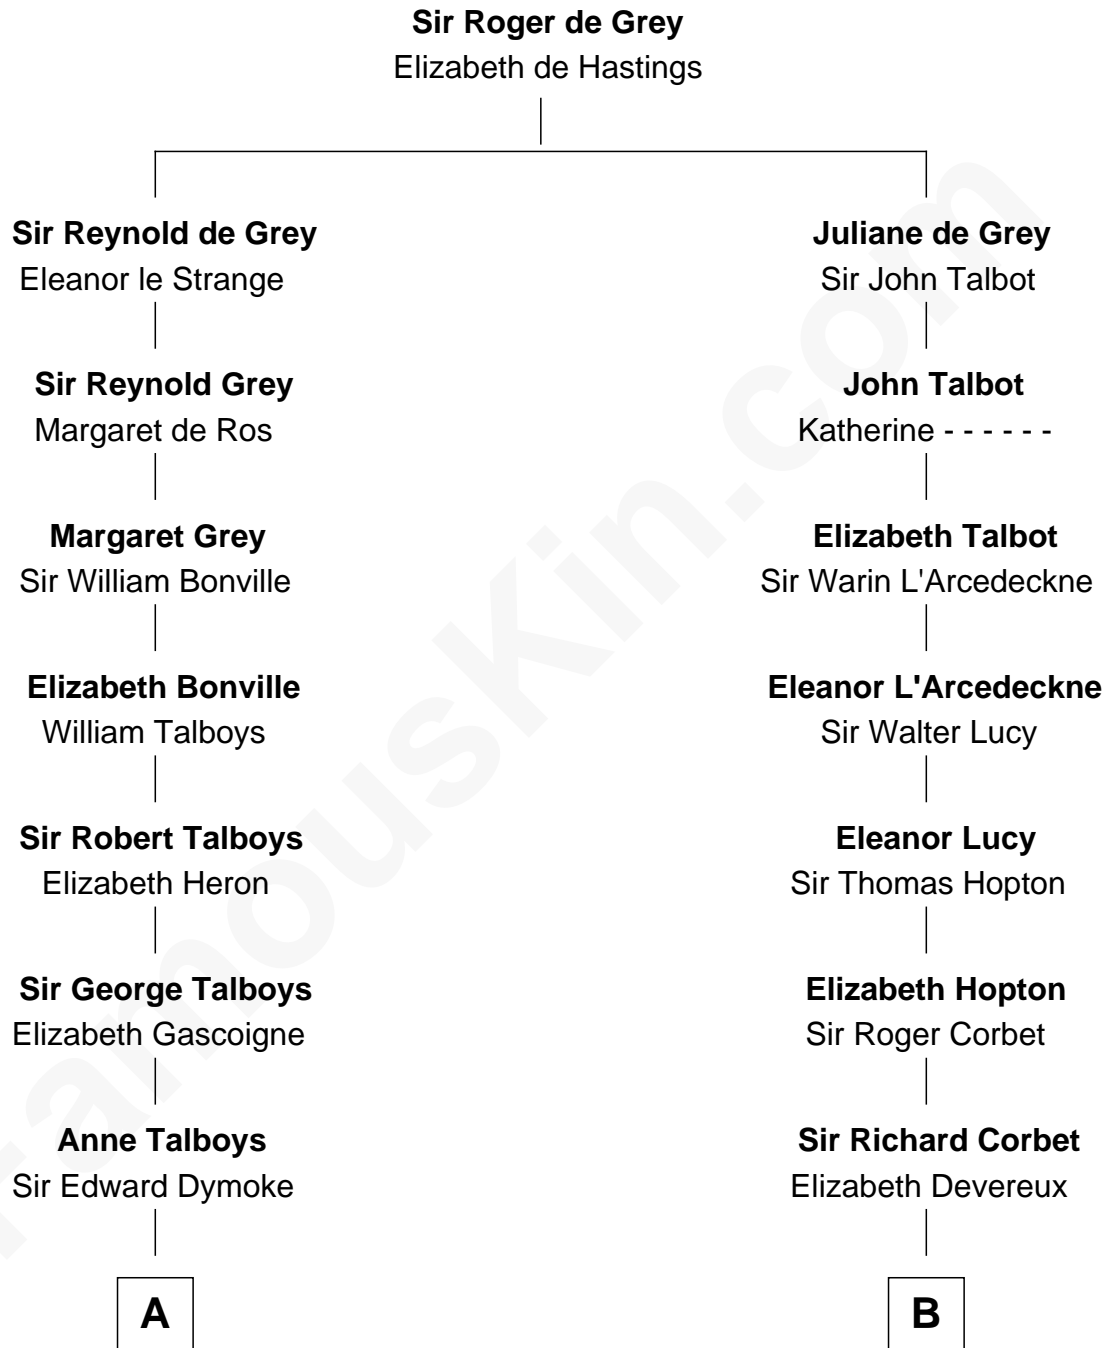

FamousKin.com

Relationship Chart of

Thomas Nelson

Signer of the Declaration of Independence

13th cousin 8 times removed of

John Foster Dulles

52nd U.S. Secretary of State

C

Joanna Leffingwell

Charles Lathrop

Harriet Wadsworth Lathrop

Rev. Miron Winslow

Harriet Lathrop Winslow

Rev. John Welsh Dulles

Allen Macy Dulles

Edith Foster