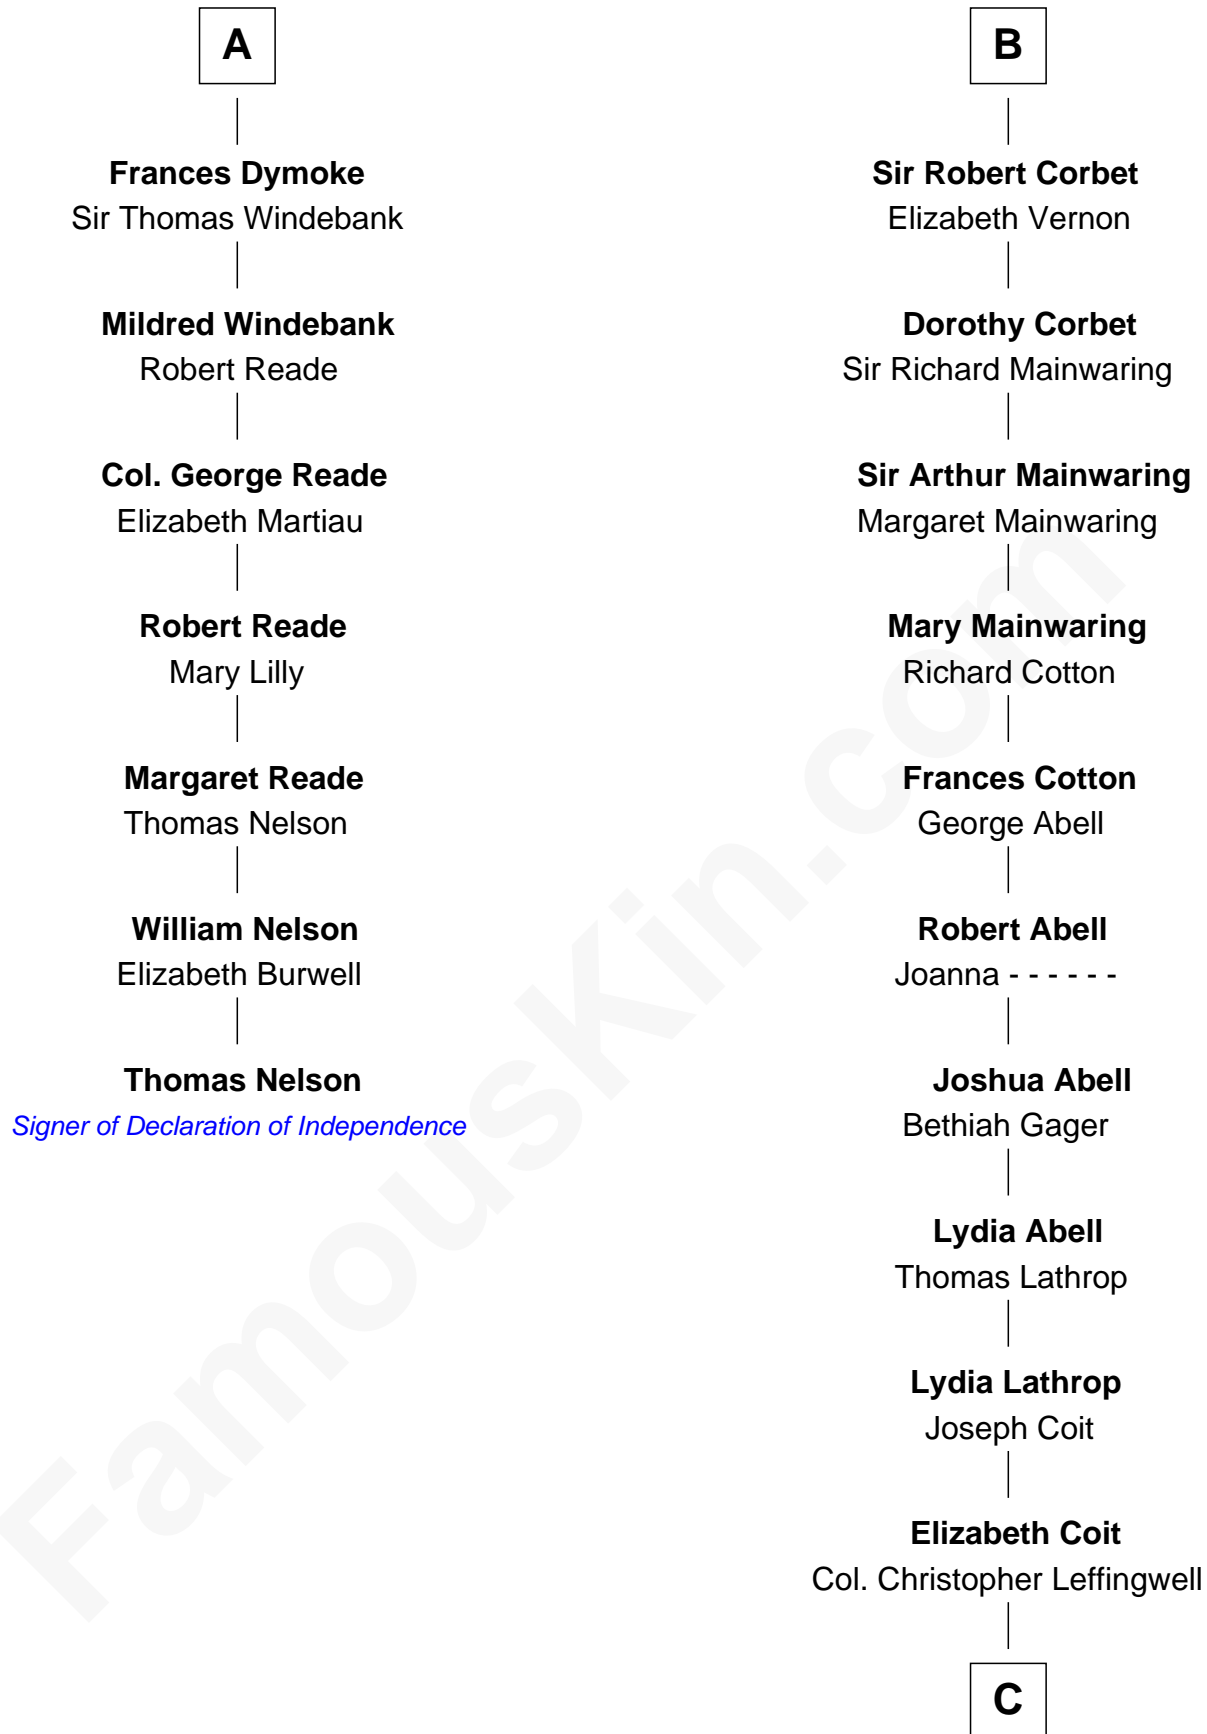

FamousKin.com

Relationship Chart of

Thomas Nelson

Signer of the Declaration of Independence

13th cousin 8 times removed of

John Foster Dulles

52nd U.S. Secretary of State

C

Joanna Leffingwell

Charles Lathrop

Harriet Wadsworth Lathrop

Rev. Miron Winslow

Harriet Lathrop Winslow

Rev. John Welsh Dulles

Allen Macy Dulles

Edith Foster