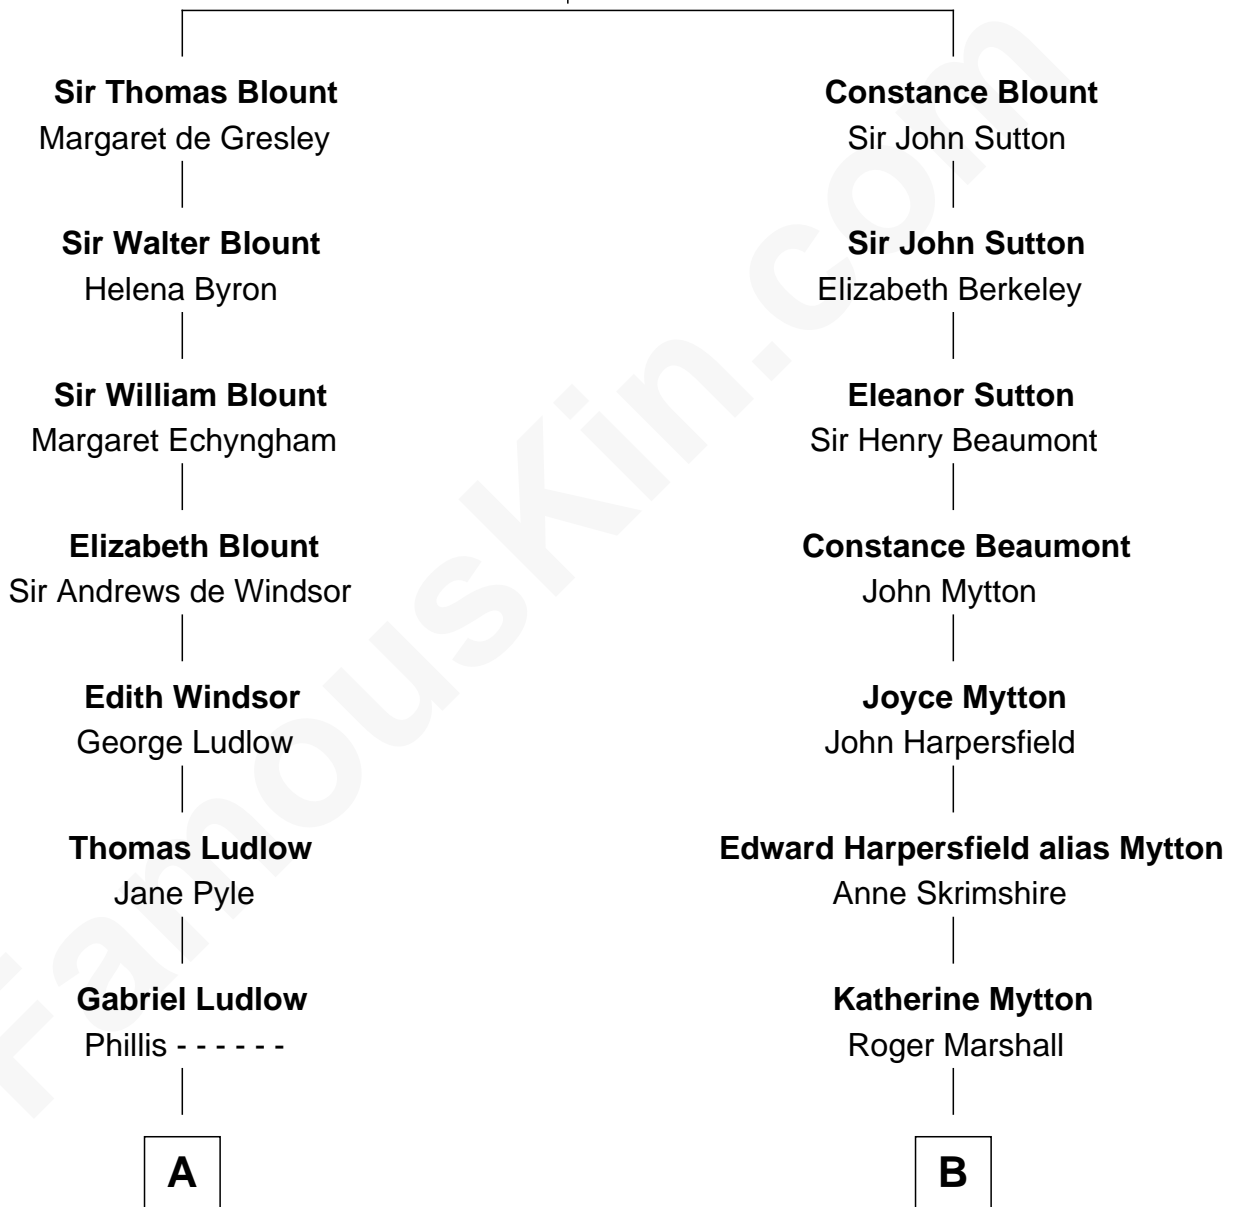

FamousKin.com

Relationship Chart of

Thomas Nelson

Signer of the Declaration of Independence

11th cousin 8 times removed of

Chevy Chase

Comedian, Actor and Writer

Sir Walter Blount

Sancha de Ayala

C

Edward Leigh Chase

Mabel Penrose Tinsley

Edward Tinsley Chase

Cathalene Parker Browning

Chevy Chase

Comedian, Actor and Writer