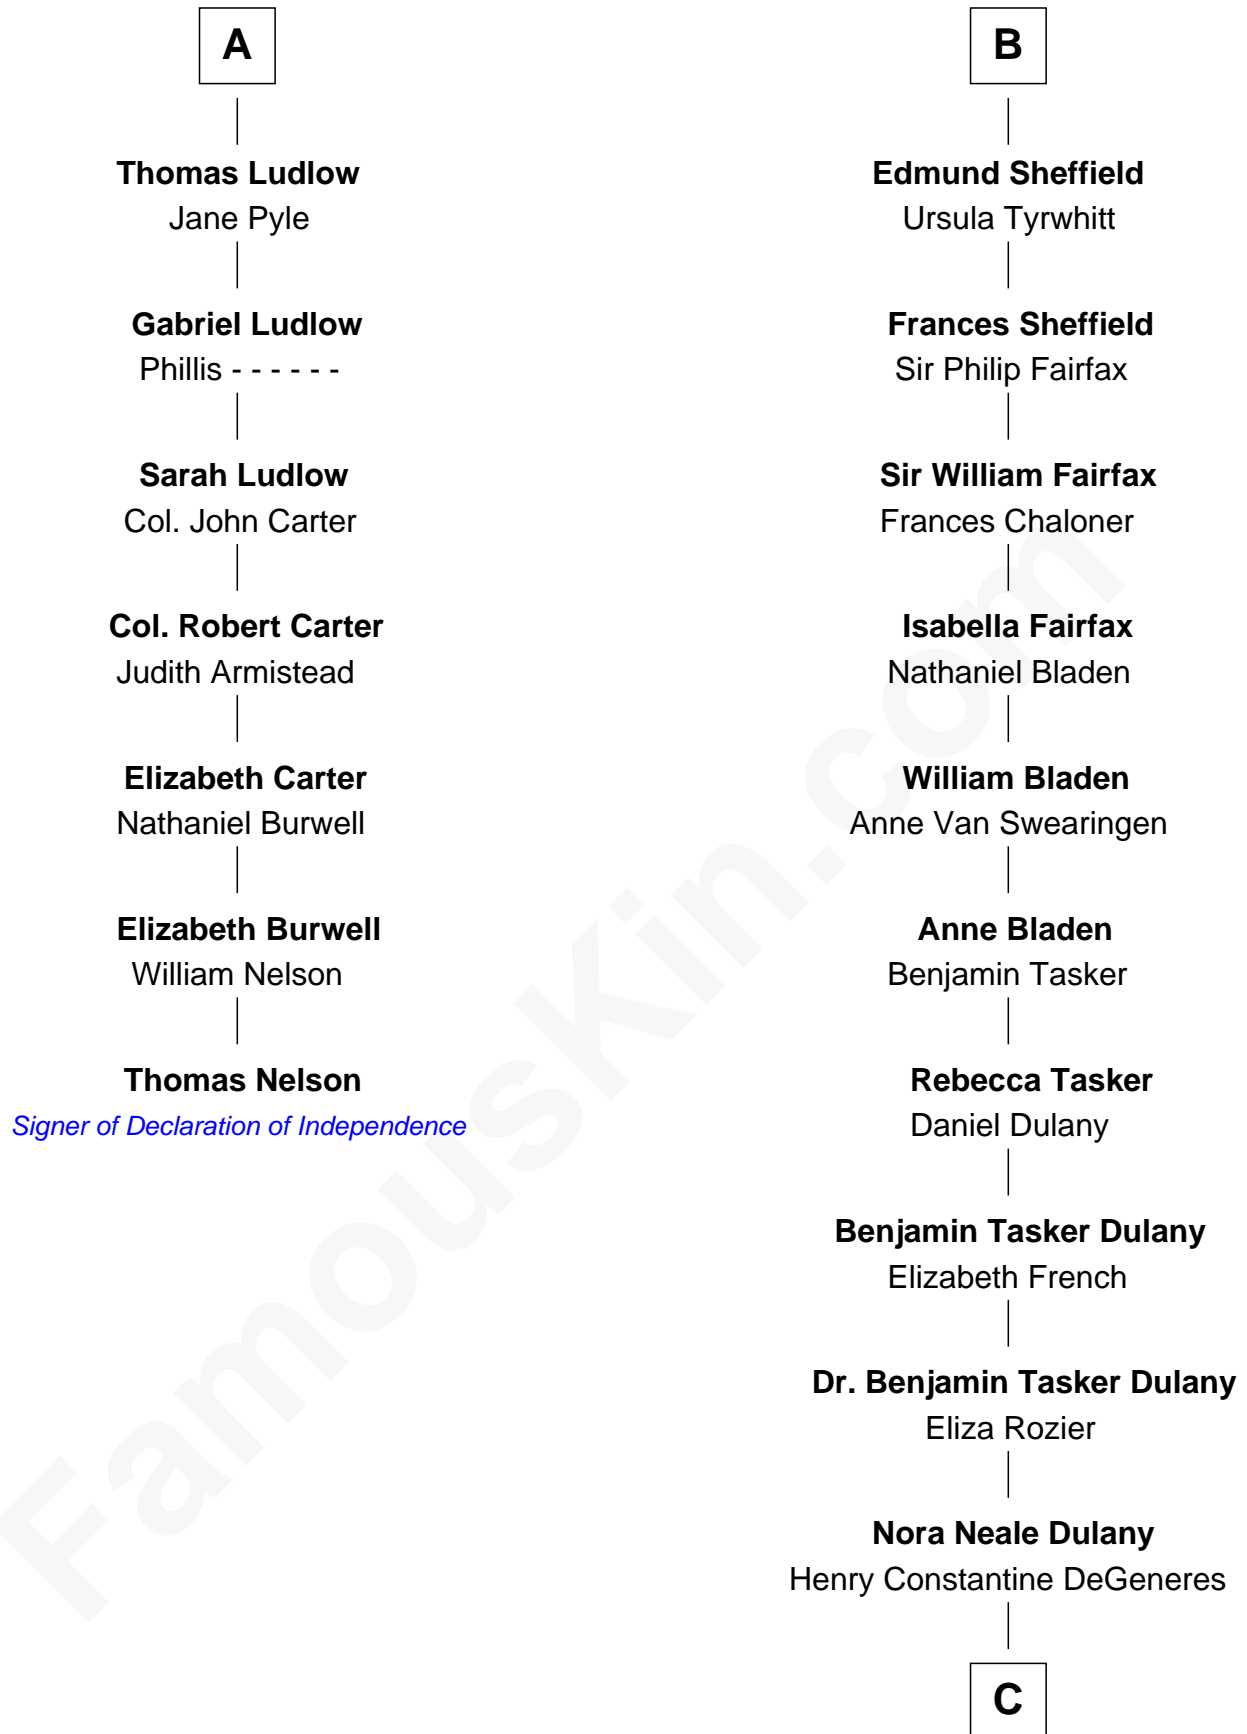

FamousKin.com

Relationship Chart of

Thomas Nelson

Signer of the Declaration of Independence

13th cousin 8 times removed of

Ellen DeGeneres

Comedienne and TV Personality

Sir Hugh de Courtnay

John de Vere

Elizabeth Trussel

Anne de Vere

Edmund Sheffield

Sir John Sheffield

Douglas Howard

B

C

Joseph C. DeGeneres

Mary Whittemore

Alfred George DeGeneres

Julia E. Billiu

Elliot Everett DeGeneres

Ruth Elodie Martin

Elliot Everett DeGeneres

Betty Jane Pfeffer