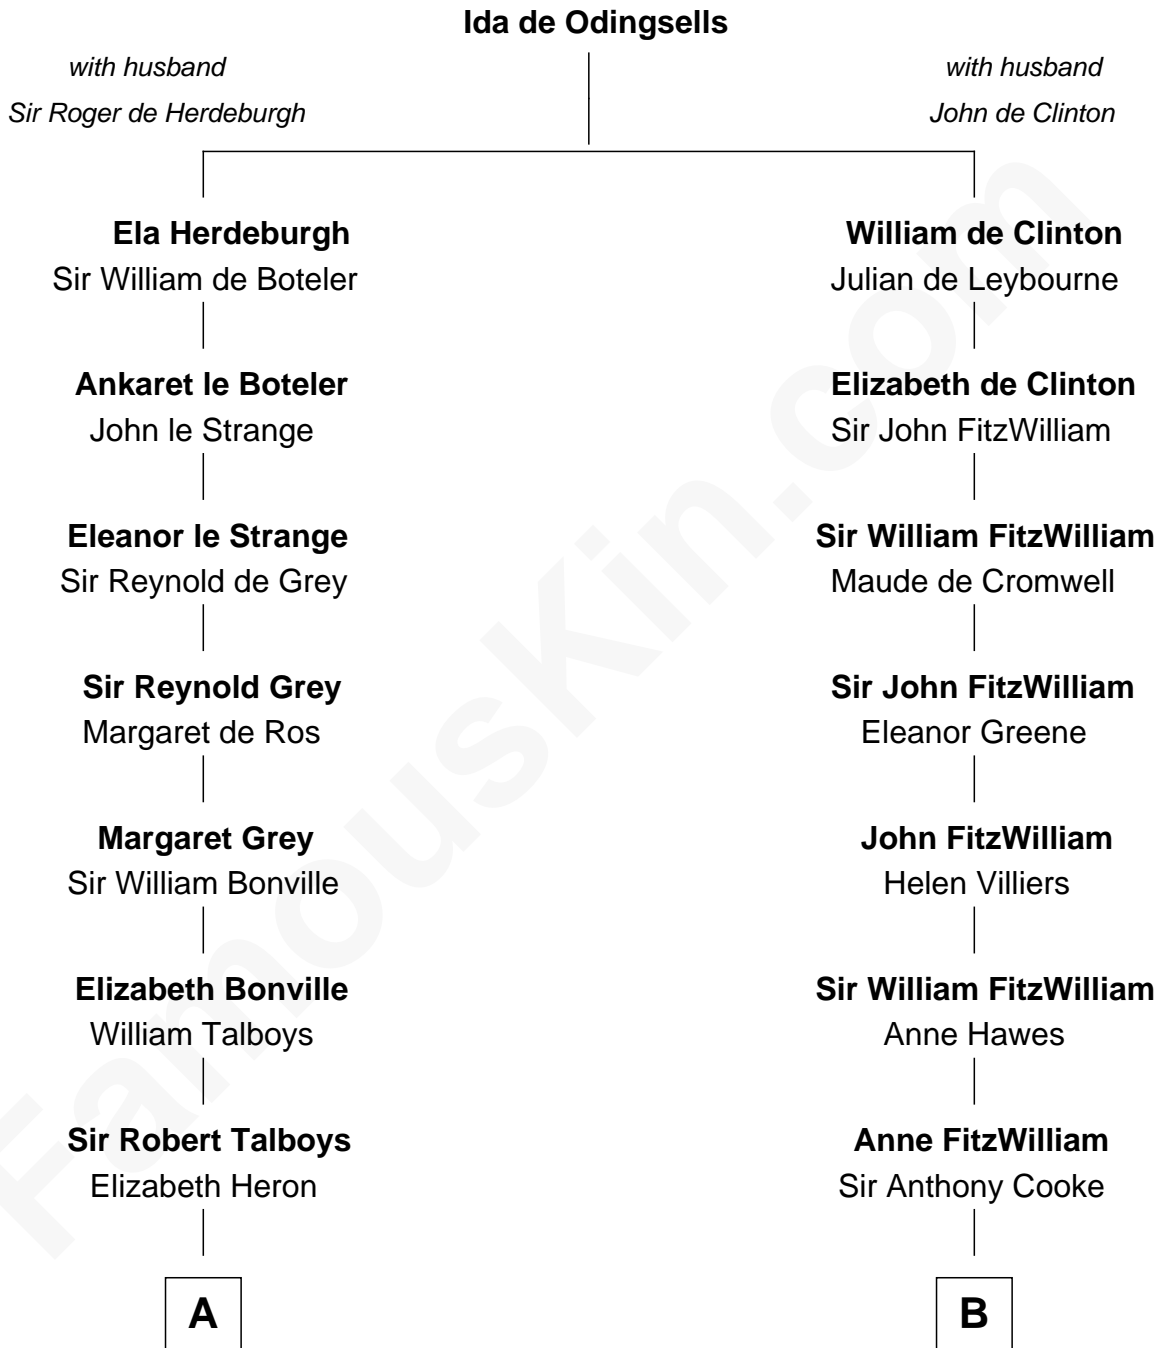

FamousKin.com

Relationship Chart of

Thomas Nelson

Signer of the Declaration of Independence

15th cousin 6 times removed of

Guy Ritchie
British Filmmaker

C

Frederica Crofton

Hubert McLaughlin

Vivian Guy Ouseley McLaughlin

Edith Jane Martineau

Doris Margaretta McLaughlin

Stuart John Ritchie

John Vivian Ritchie

Amber Mary Parkinson

Guy Ritchie