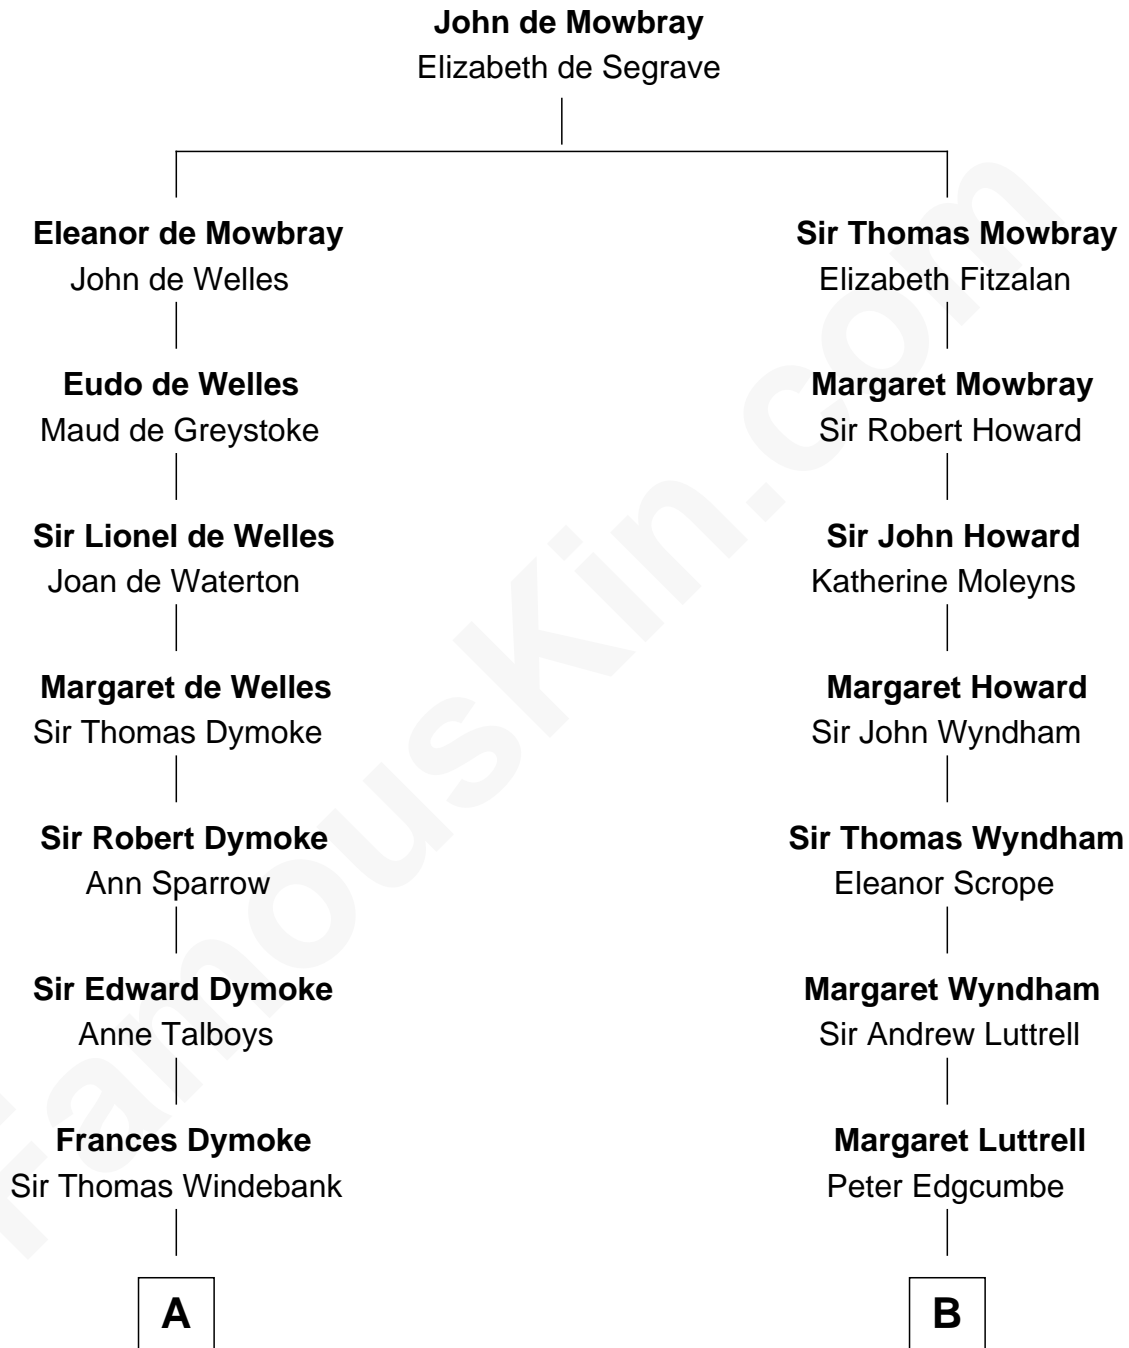

FamousKin.com

Relationship Chart of

Thomas Nelson

Signer of the Declaration of Independence

12th cousin 7 times removed of

Guy Ritchie

British Filmmaker

C

Doris Margaretta McLaughlin

Stuart John Ritchie

John Vivian Ritchie

Amber Mary Parkinson

Guy Ritchie

British Filmmaker