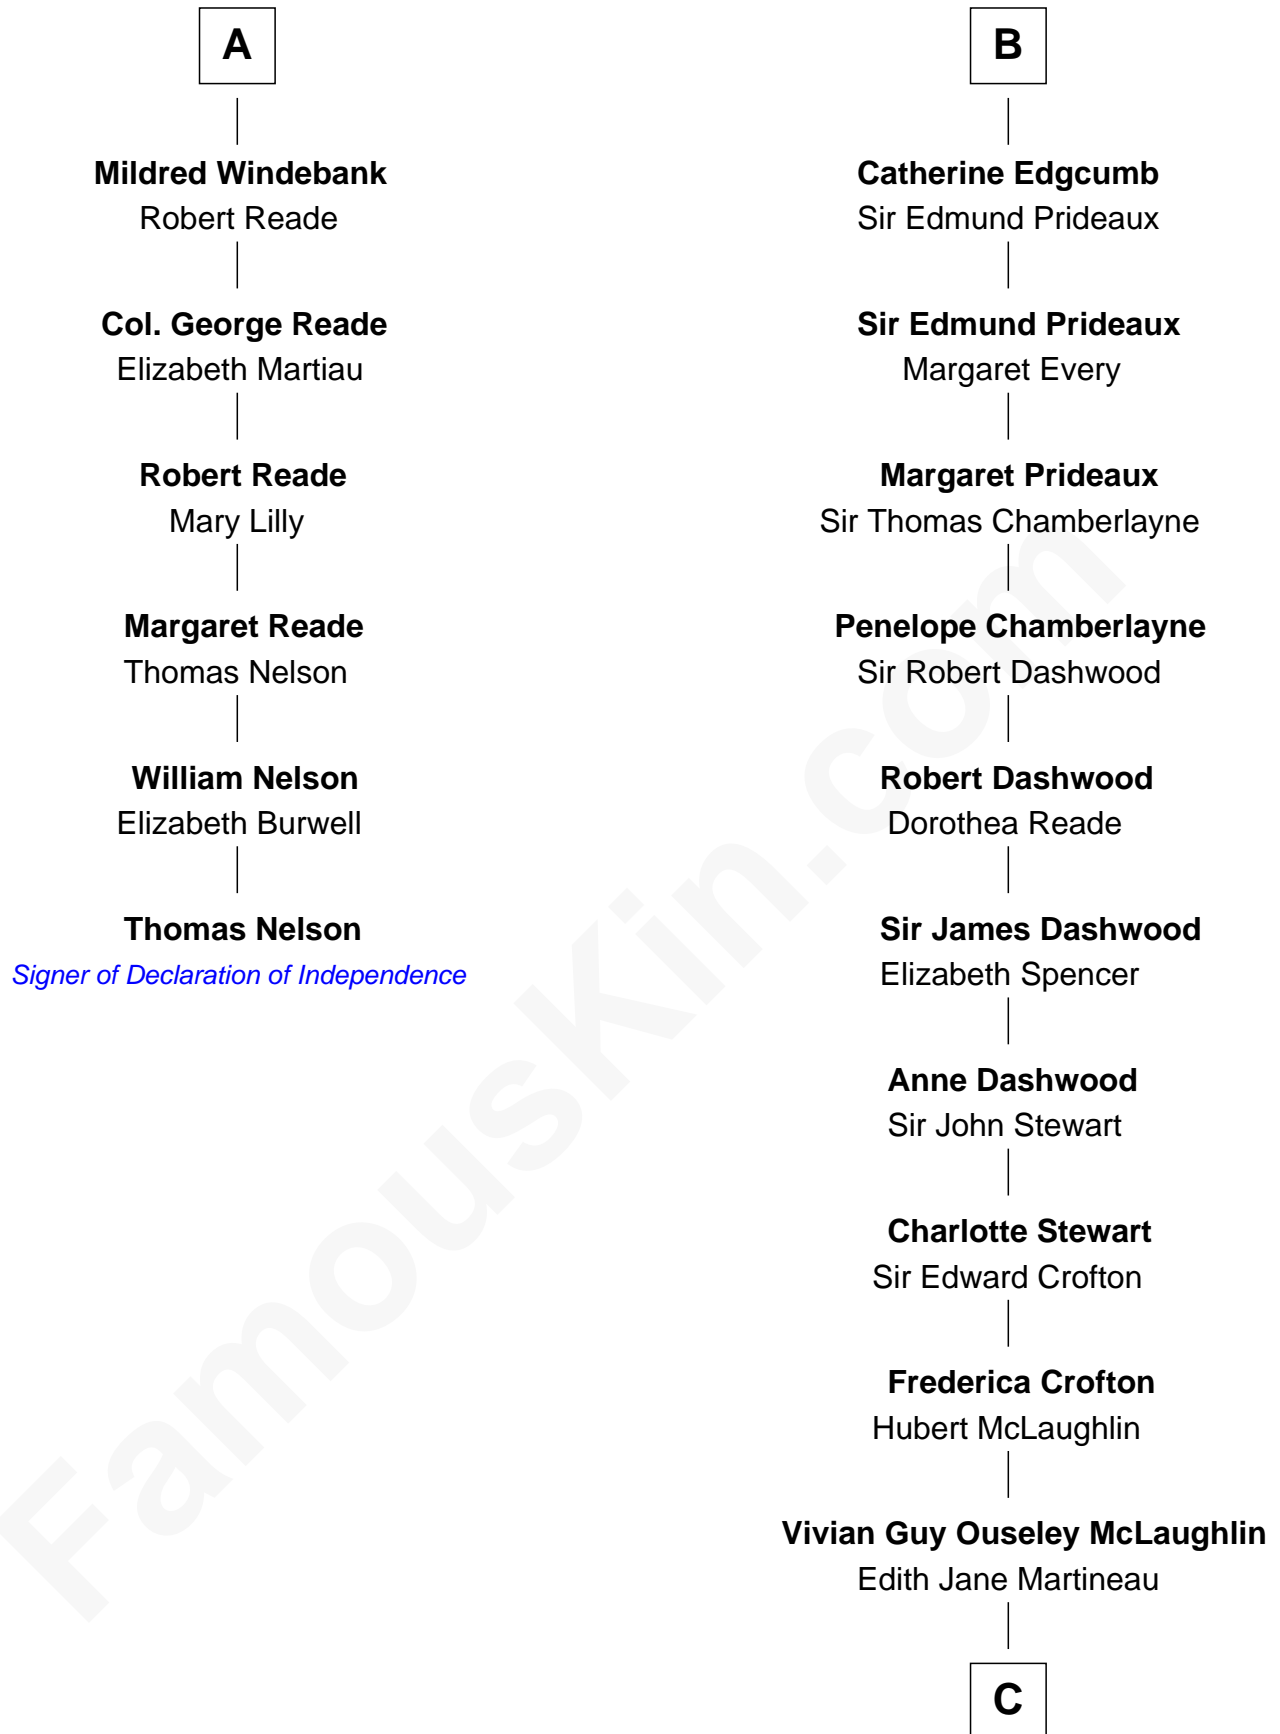

FamousKin.com

Relationship Chart of

Thomas Nelson

Signer of the Declaration of Independence

12th cousin 7 times removed of

Guy Ritchie

British Filmmaker

C