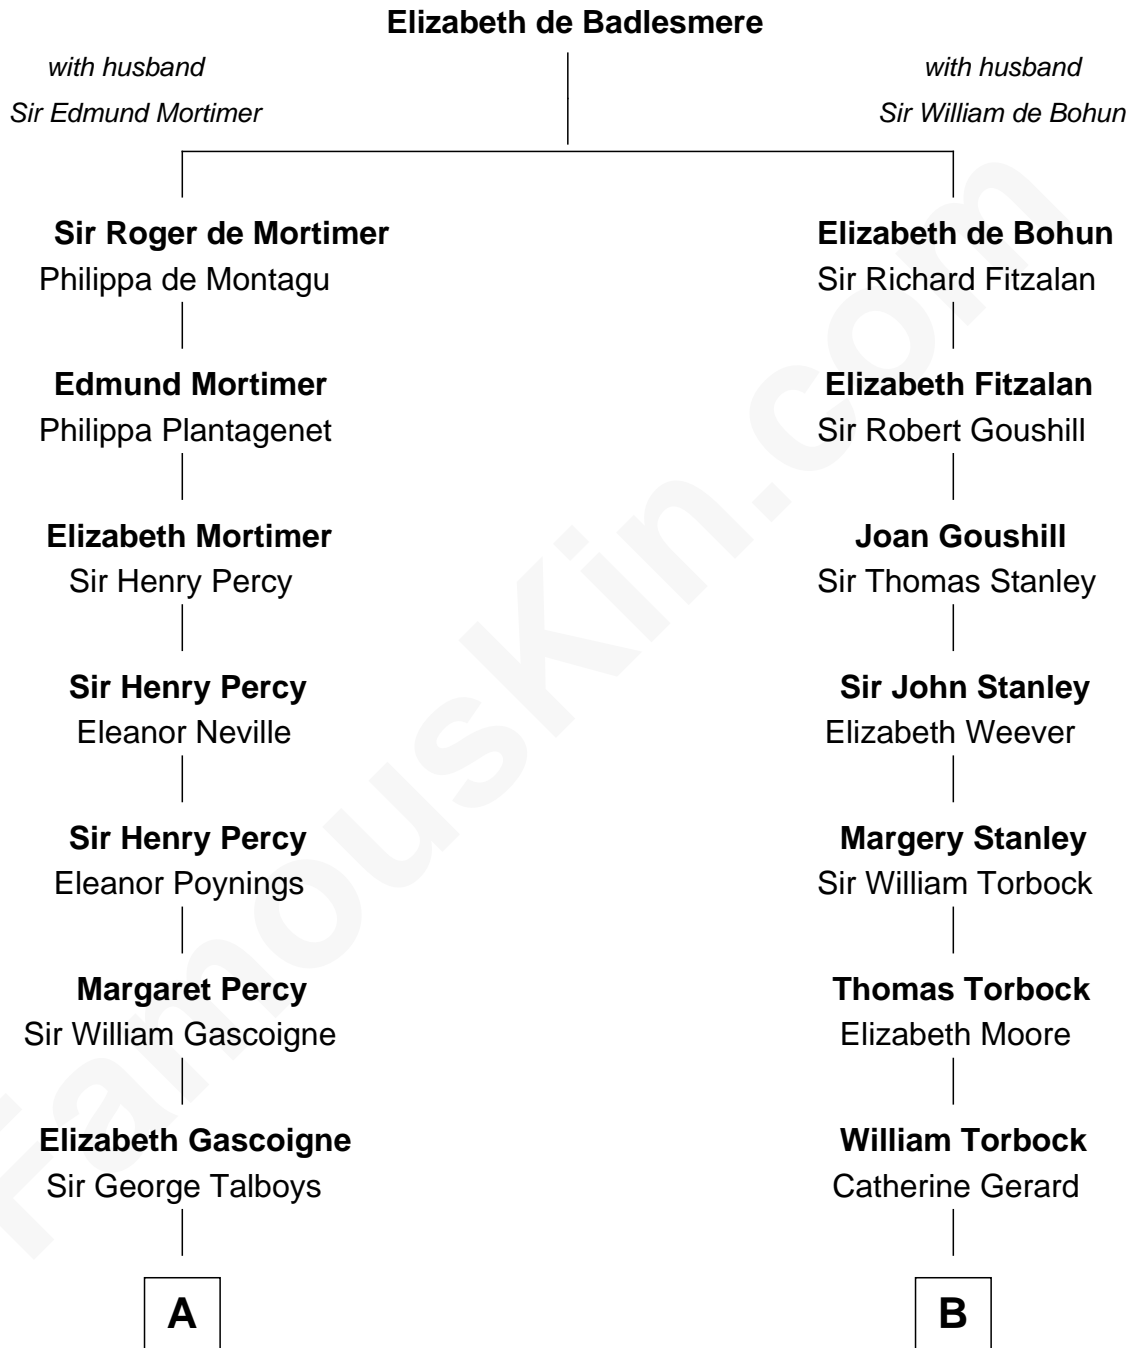

FamousKin.com

Relationship Chart of

Thomas Nelson

Signer of the Declaration of Independence

14th cousin 3 times removed of

Buckminster Fuller

Author, Architect, and Inventor

A

Anne Talboys
Sir Edward Dymoke

Frances Dymoke
Sir Thomas Windebank

Mildred Windebank
Robert Reade

Col. George Reade
Elizabeth Martiau

Robert Reade
Mary Lilly

Margaret Reade
Thomas Nelson

William Nelson
Elizabeth Burwell