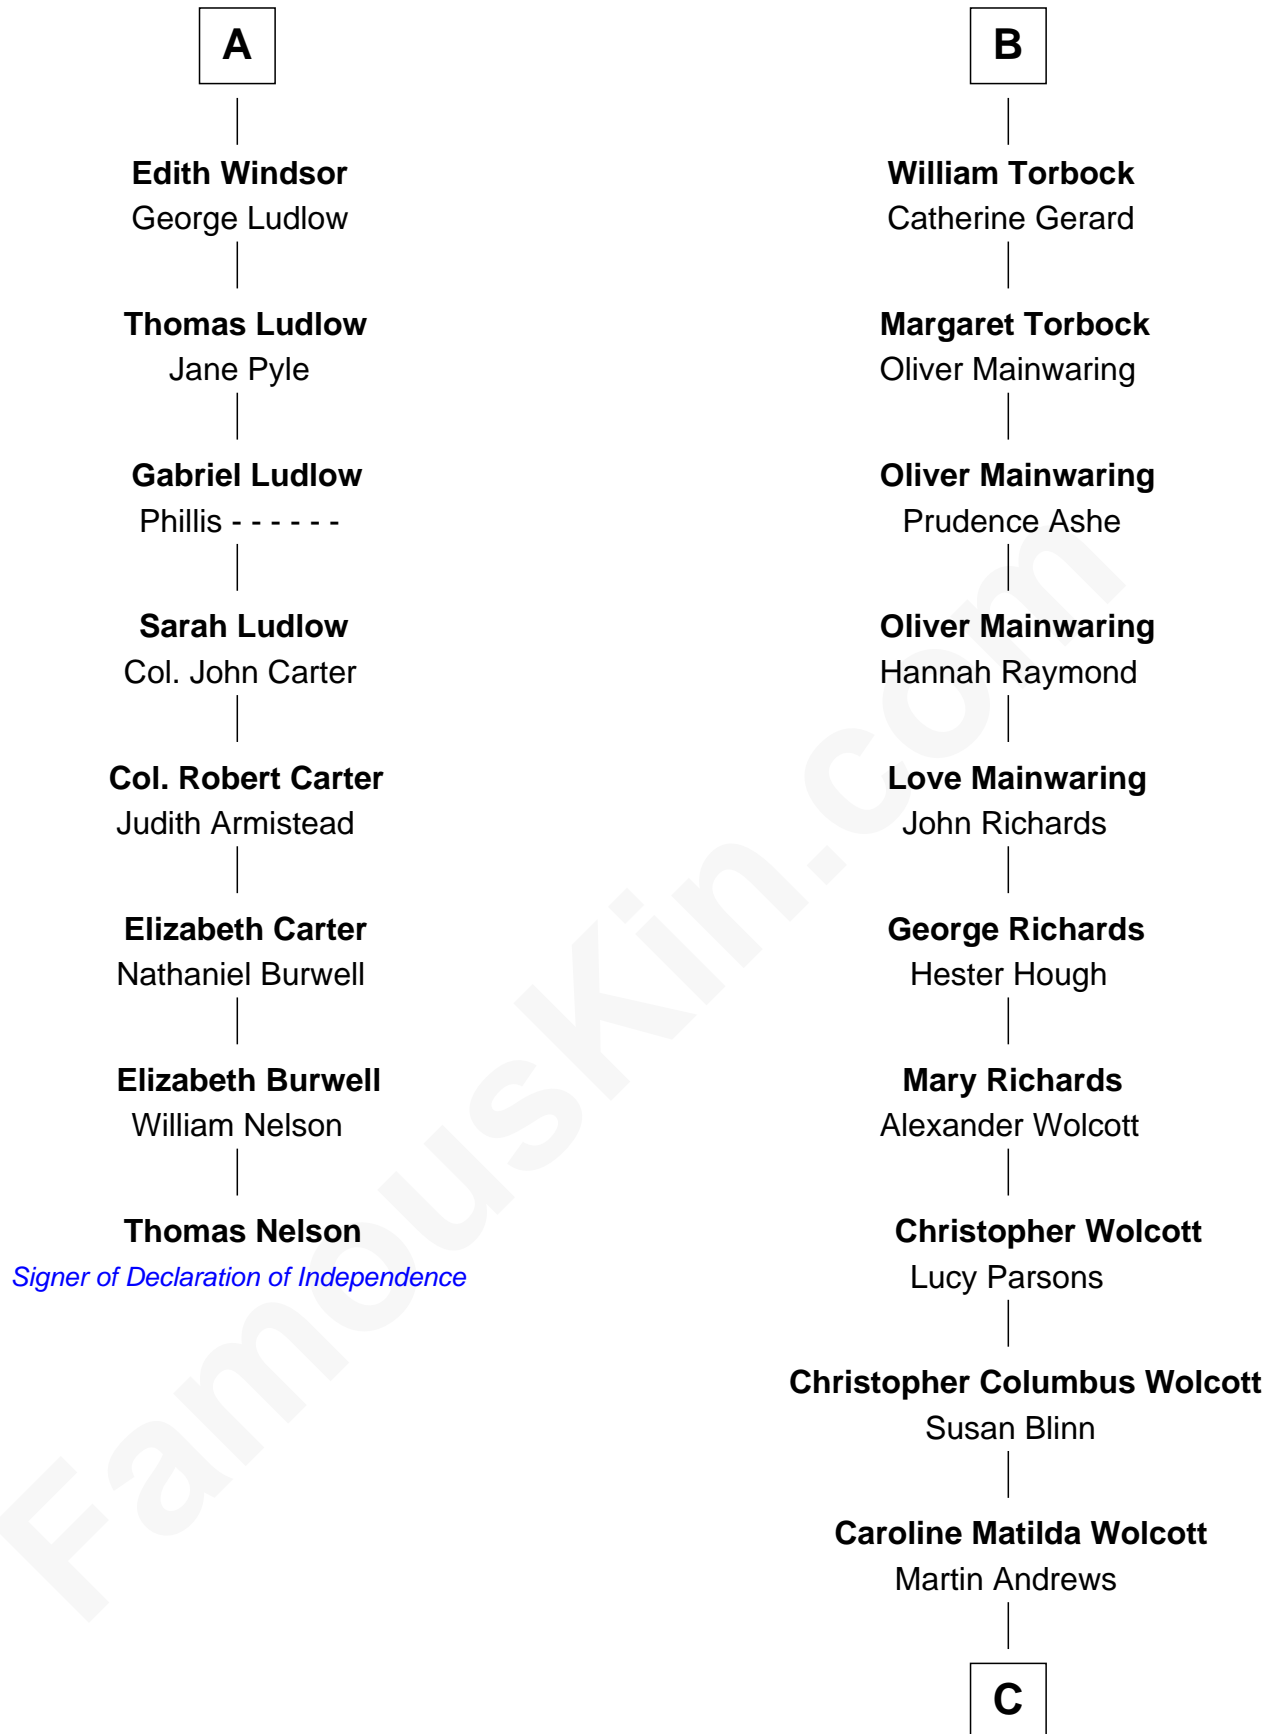

FamousKin.com

Relationship Chart of

Thomas Nelson

Signer of the Declaration of Independence

14th cousin 4 times removed of

Buckminster Fuller

Author, Architect, and Inventor

Humphrey de Bohun

Elizabeth Plantagenet

C

Caroline Wolcott Andrews

Richard Buckminster Fuller

Buckminster Fuller

Author, Architect, and Inventor

FamousKin.com