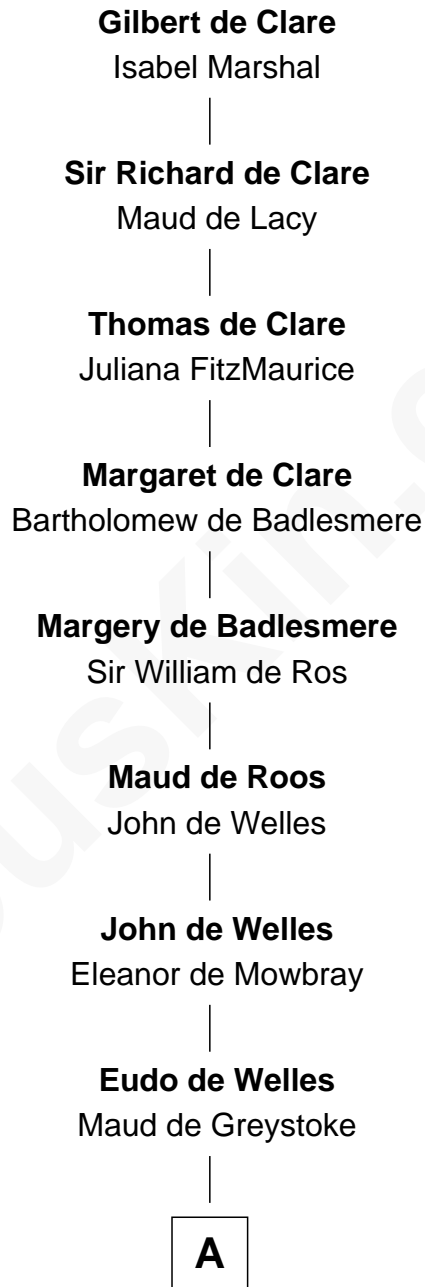

FamousKin.com Relationship Chart of

Thomas Nelson

Signer of the Declaration of Independence

16th Great-grandson of

Gilbert de Clare

Magna Carta Surety

A

—
Sir Lionel de Welles

Joan de Waterton

—
Margaret de Welles

Sir Thomas Dymoke

—
Sir Robert Dymoke

Ann Sparrow

—
Sir Edward Dymoke

Anne Talboys

—
Frances Dymoke

Sir Thomas Windebank

—
Mildred Windebank

Robert Reade

—
Col. George Reade

Elizabeth Martiau

—
Robert Reade

Mary Lilly

—
Margaret Reade

Thomas Nelson

—
William Nelson

Elizabeth Burwell

—
Thomas Nelson

Signer of Declaration of Independence