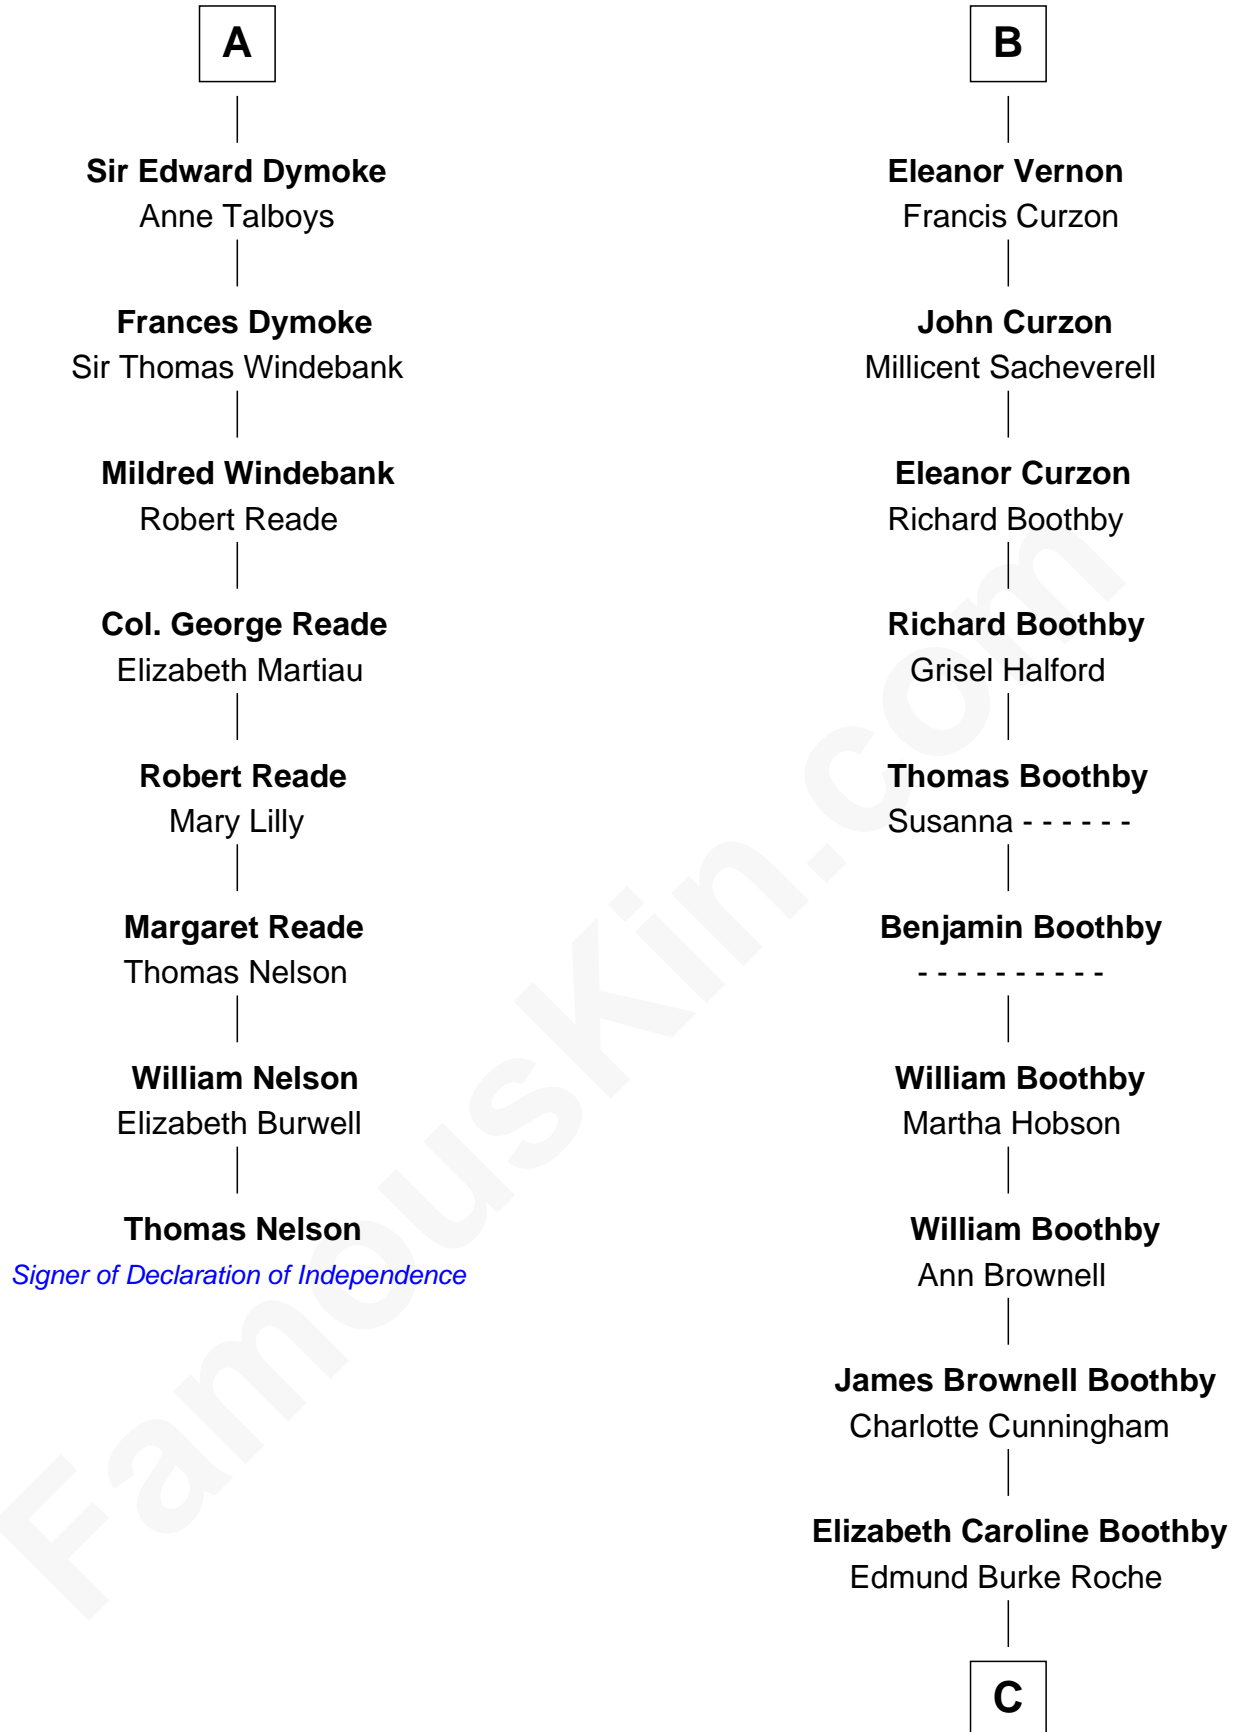

## Relationship Chart of

### Thomas Nelson

*Signer of the Declaration of Independence*

14th cousin 7 times removed of

**Oliver Platt**  
*Movie Actor*

**Henry Plantagenet**  
Maud de Chaworth

C

**James Boothby Burke Roche**

Frances Eleanor Work