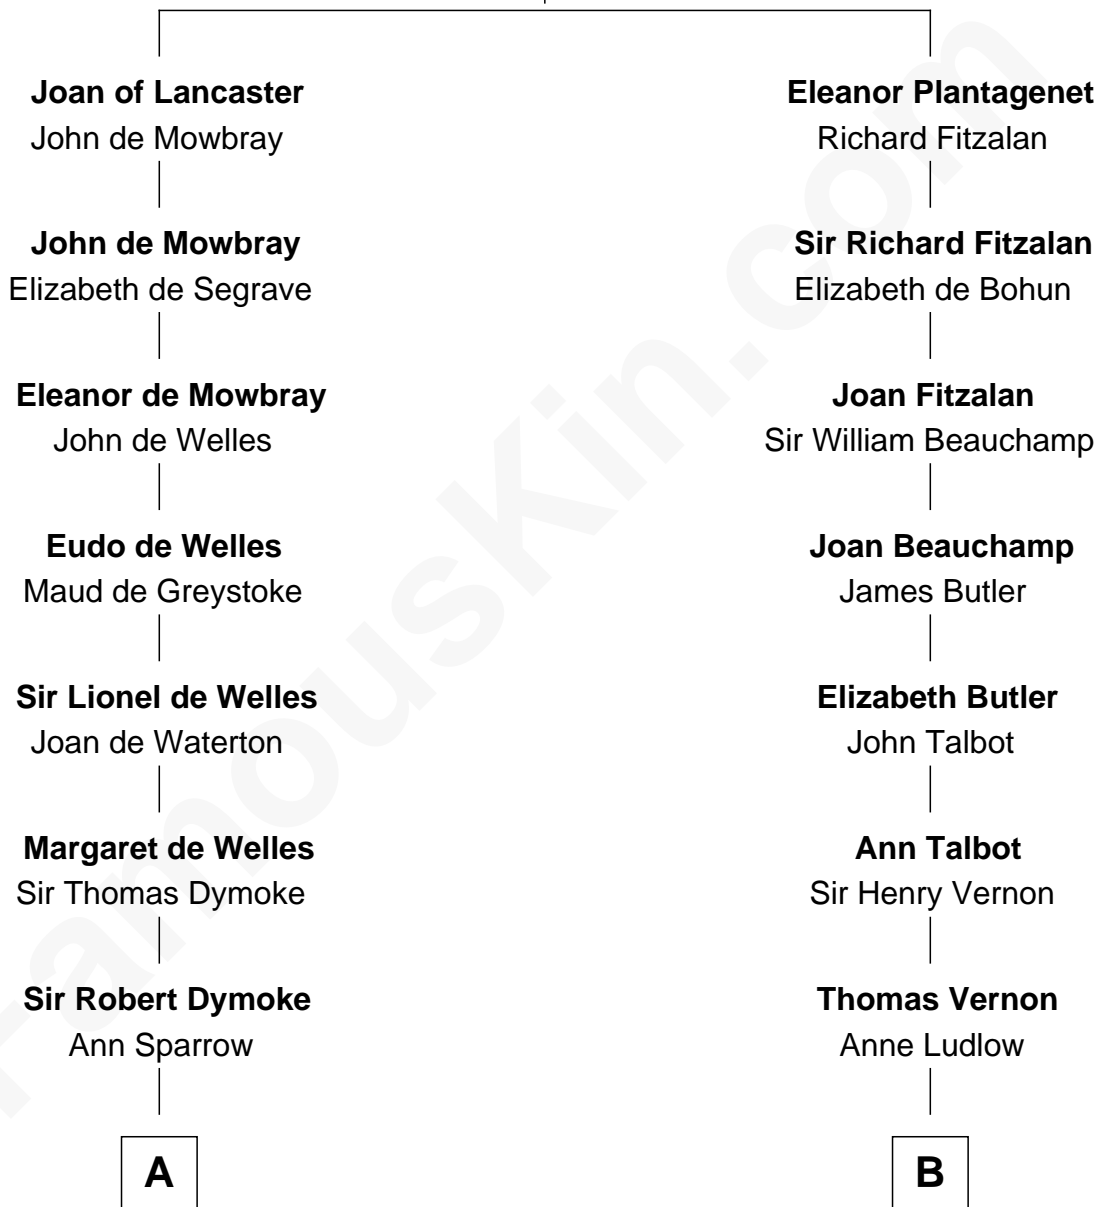

## Relationship Chart of

### Thomas Nelson

*Signer of the Declaration of Independence*

14th cousin 7 times removed of

**Oliver Platt**  
*Movie Actor*

**Henry Plantagenet**  
Maud de Chaworth

C

**James Boothby Burke Roche**

Frances Eleanor Work

**Cynthia Burke Roche**

Arthur Scott Burden

**Eileen Burden**

Walter Maynard

**Sheila Maynard**

Nicholas Platt

**Oliver Platt**

*Movie Actor*