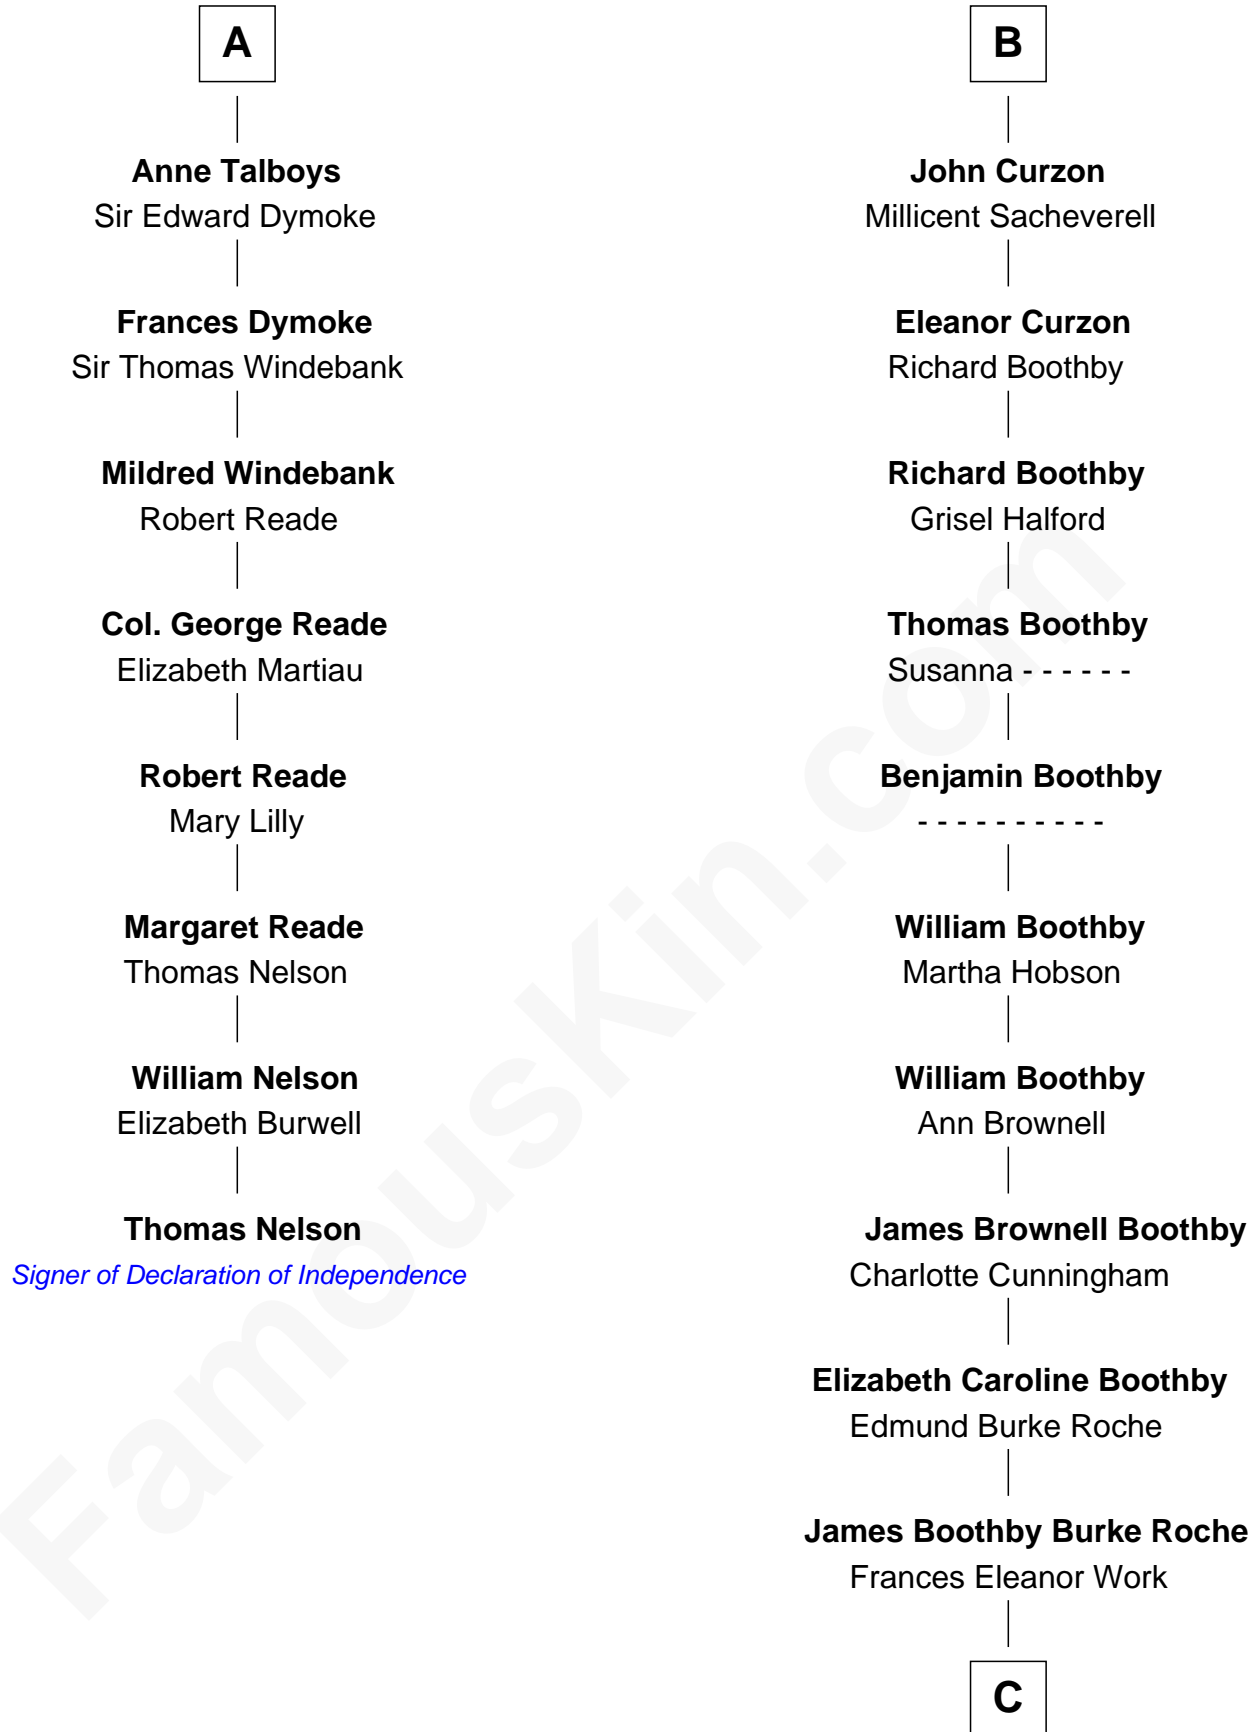

FamousKin.com

Relationship Chart of

Thomas Nelson

Signer of the Declaration of Independence

14th cousin 6 times removed of

Oliver Platt
Movie Actor

C

Cynthia Burke Roche

Arthur Scott Burden

Eileen Burden

Walter Maynard

Sheila Maynard

Nicholas Platt

Oliver Platt

Movie Actor