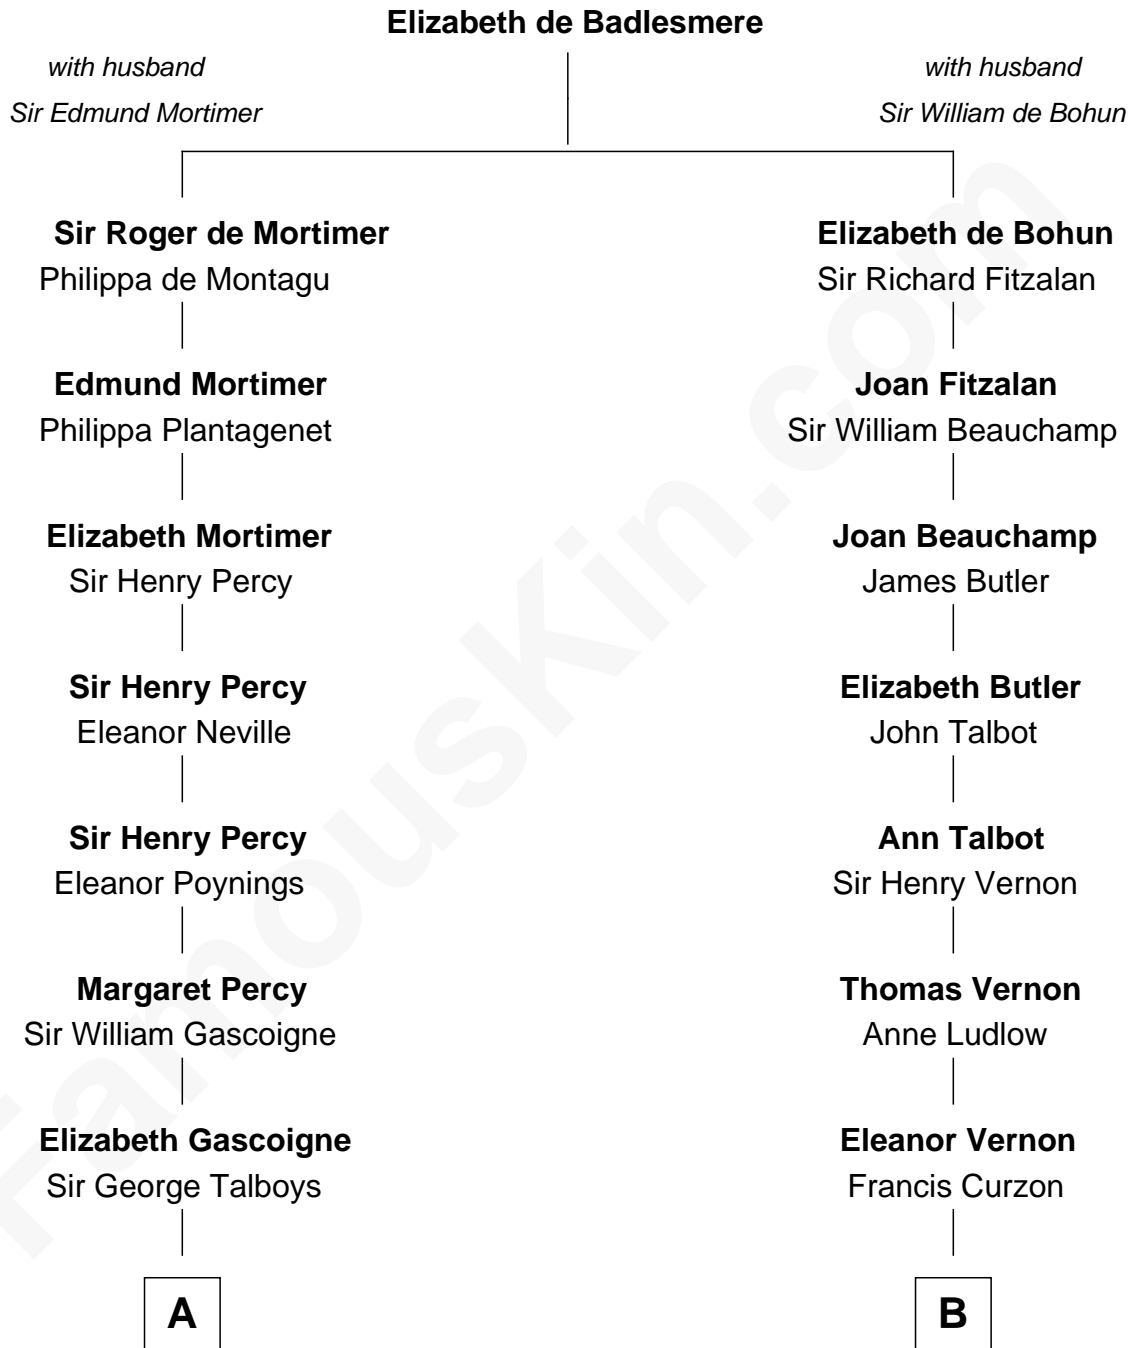

FamousKin.com

Relationship Chart of

Thomas Nelson

Signer of the Declaration of Independence

14th cousin 6 times removed of

Oliver Platt
Movie Actor

C

Cynthia Burke Roche

Arthur Scott Burden

Eileen Burden

Walter Maynard

Sheila Maynard

Nicholas Platt

Oliver Platt

Movie Actor