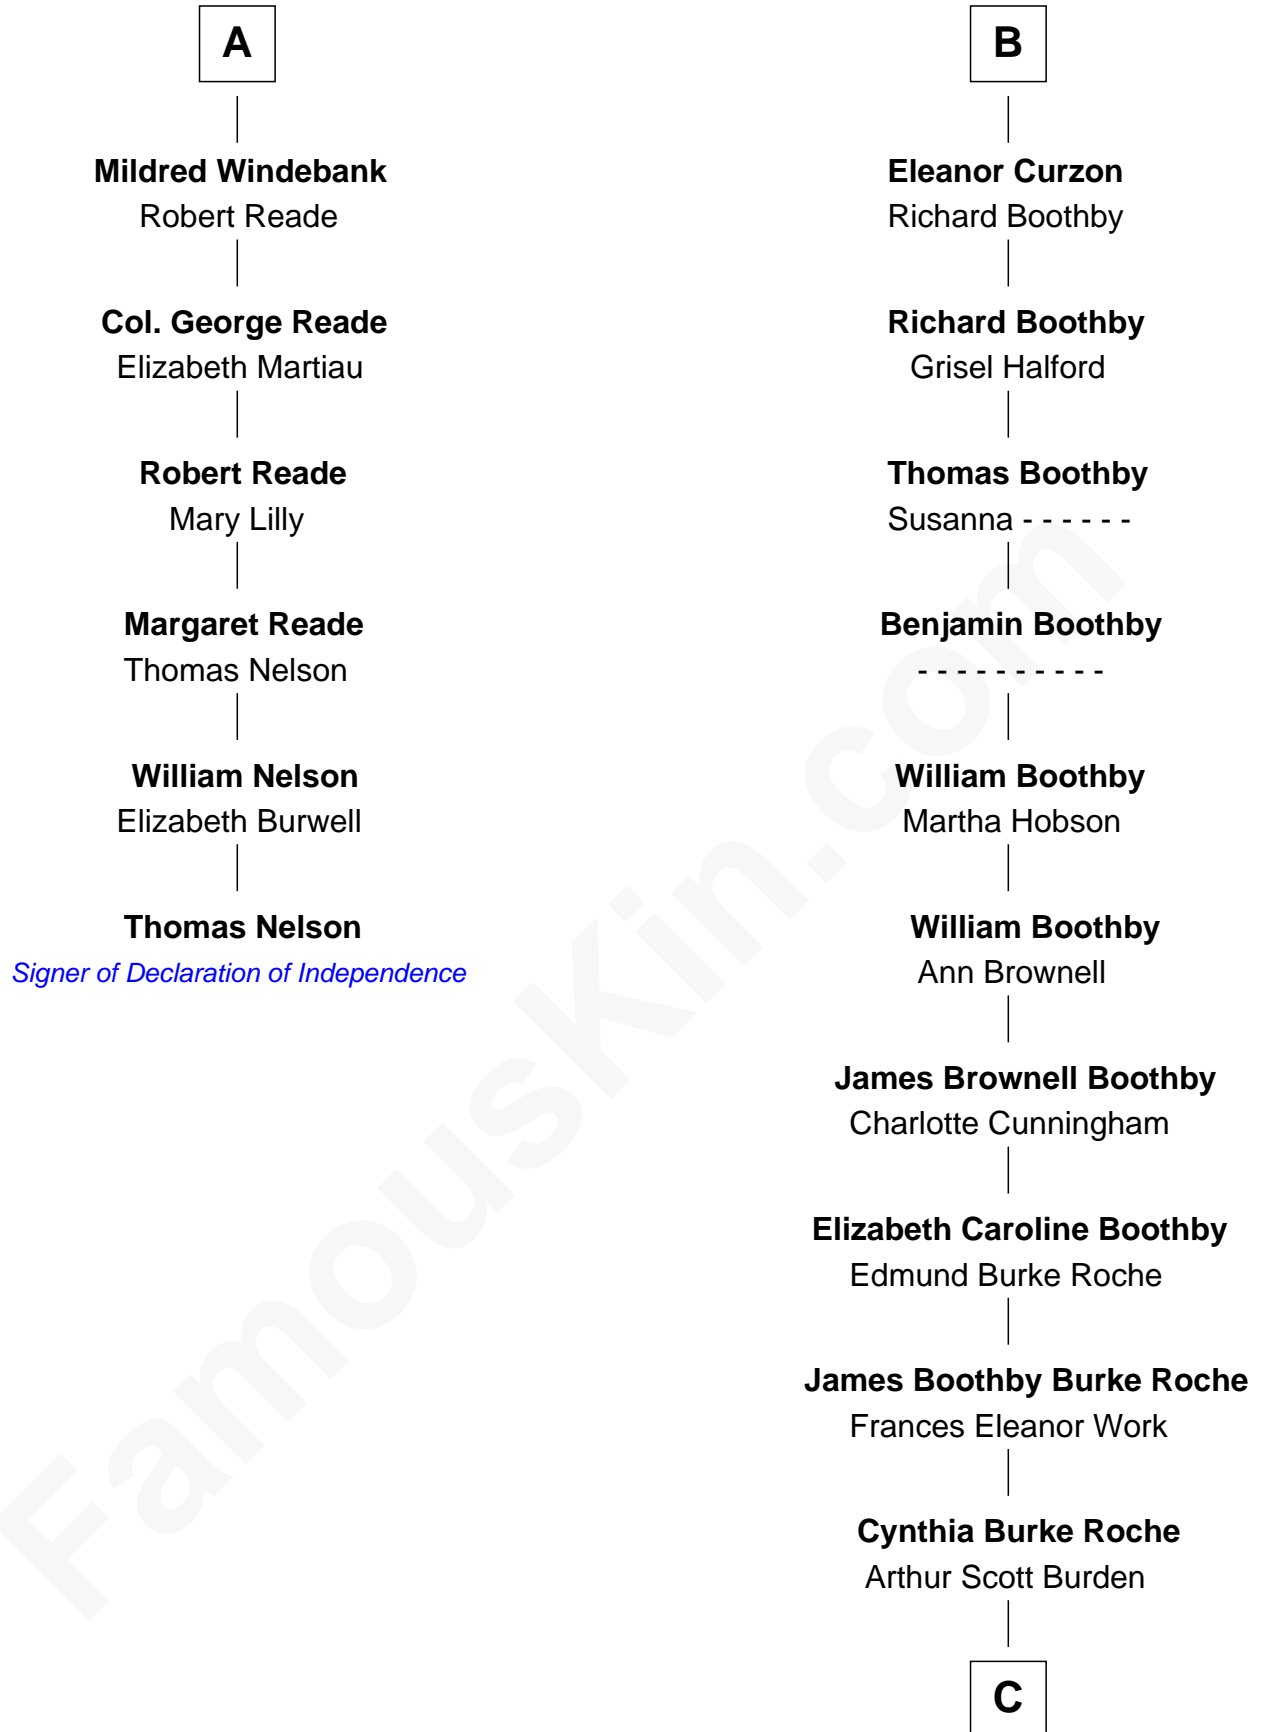

FamousKin.com

Relationship Chart of

Thomas Nelson

Signer of the Declaration of Independence

12th cousin 7 times removed of

Oliver Platt
Movie Actor

John de Welles
Maud de Roos

C

Eileen Burden
Walter Maynard

Sheila Maynard
Nicholas Platt

Oliver Platt
Movie Actor

FamousKin.com