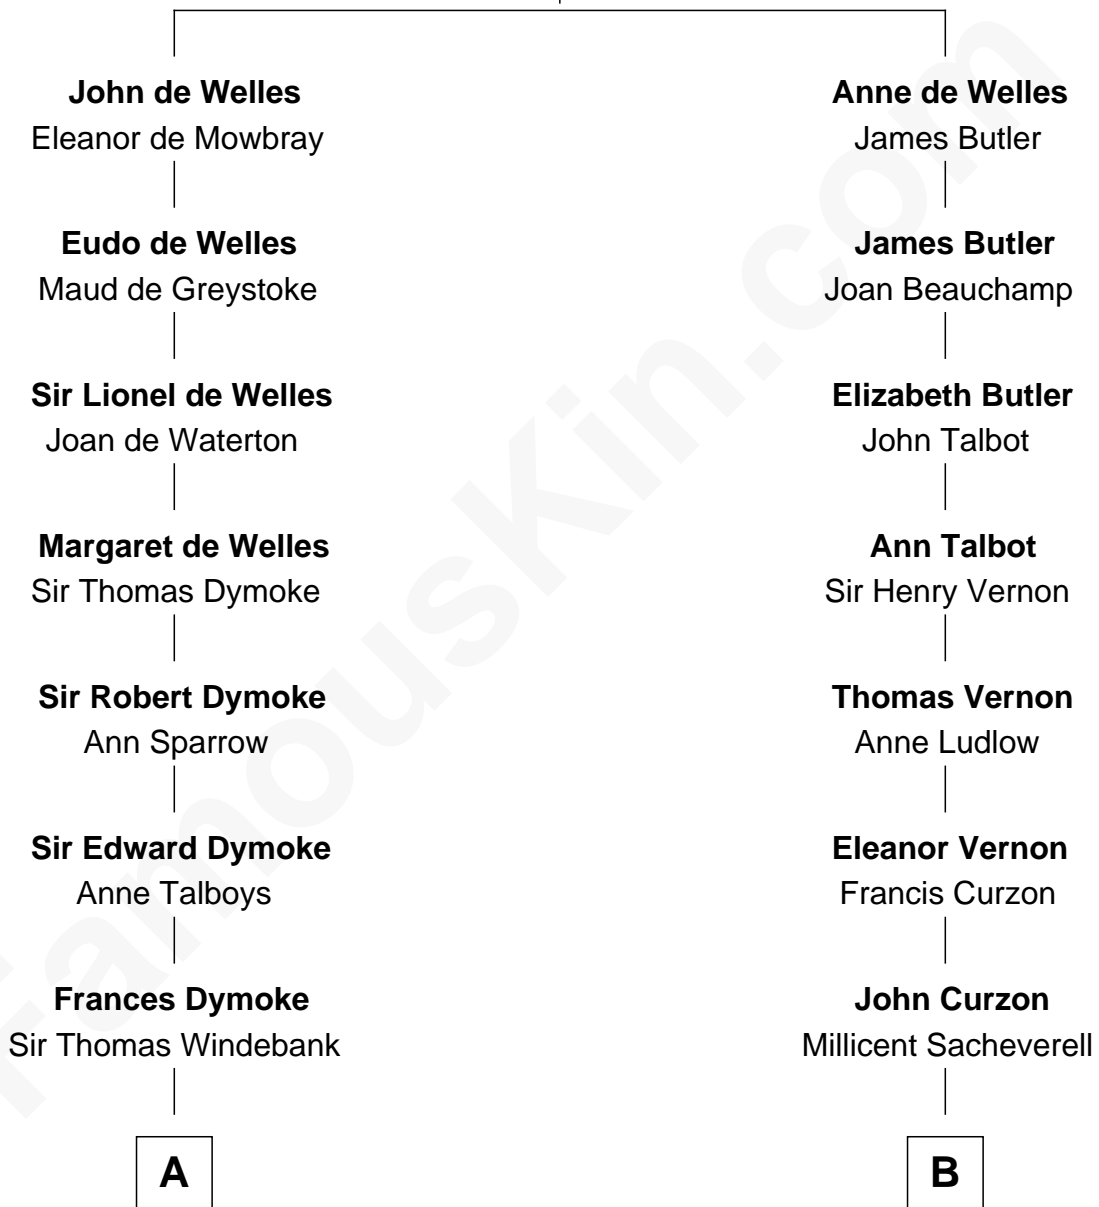

FamousKin.com

Relationship Chart of

Thomas Nelson

Signer of the Declaration of Independence

12th cousin 7 times removed of

Oliver Platt
Movie Actor

John de Welles
Maud de Roos

C

Eileen Burden
Walter Maynard

Sheila Maynard
Nicholas Platt

Oliver Platt
Movie Actor

FamousKin.com