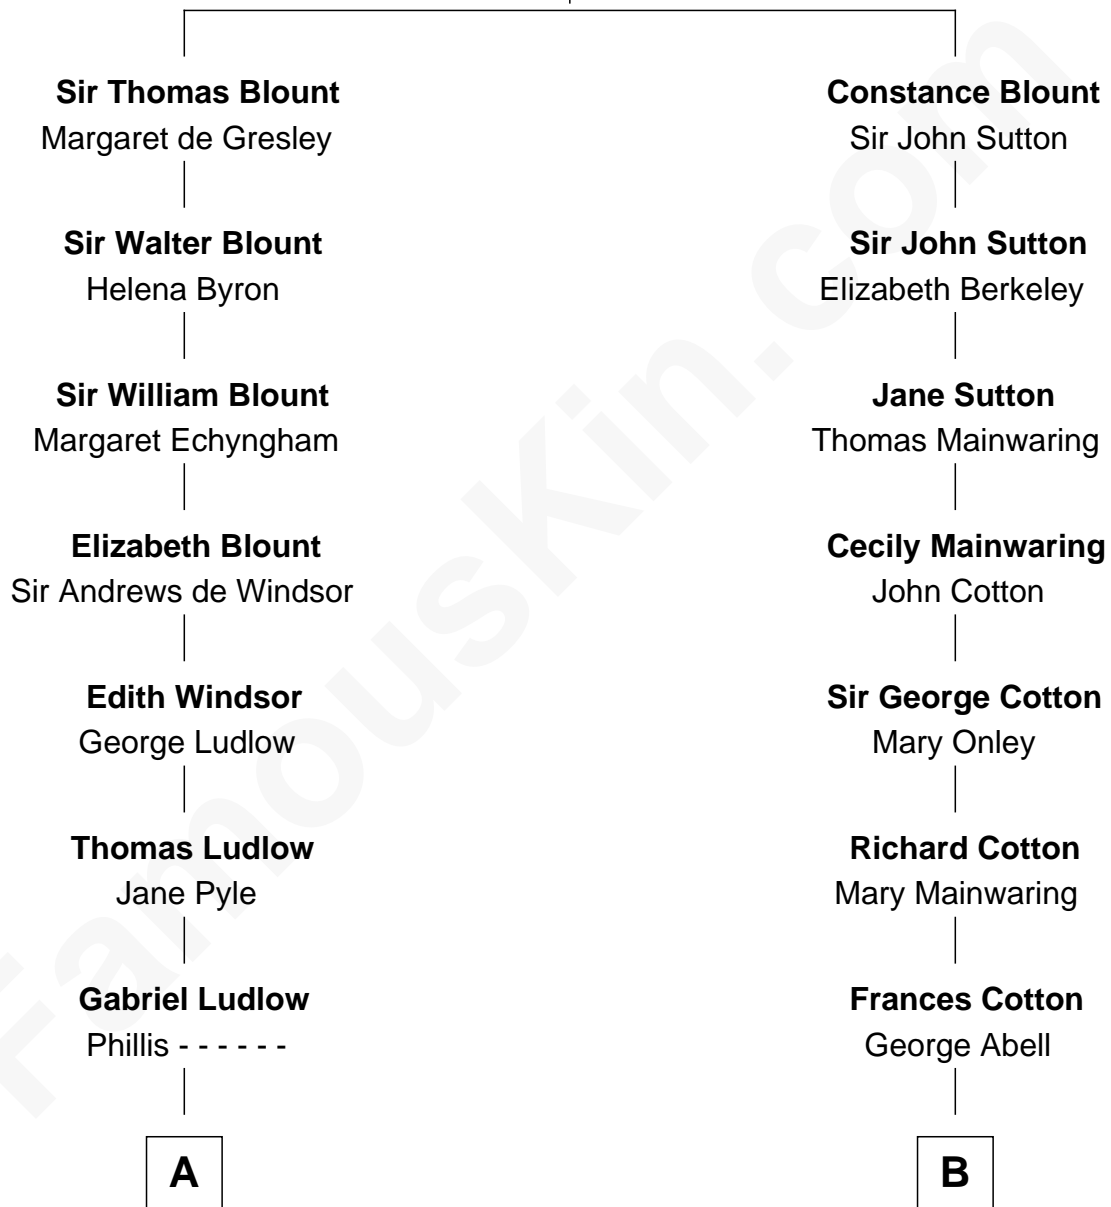

FamousKin.com

Relationship Chart of

Thomas Nelson

Signer of the Declaration of Independence

11th cousin 3 times removed of

Marjorie Post

Founder of General Foods

Sir Walter Blount

Sancha de Ayala

A

Sarah Ludlow
Col. John Carter

Col. Robert Carter
Judith Armistead

Elizabeth Carter
Nathaniel Burwell

Elizabeth Burwell
William Nelson

Thomas Nelson
Signer of Declaration of Independence

B