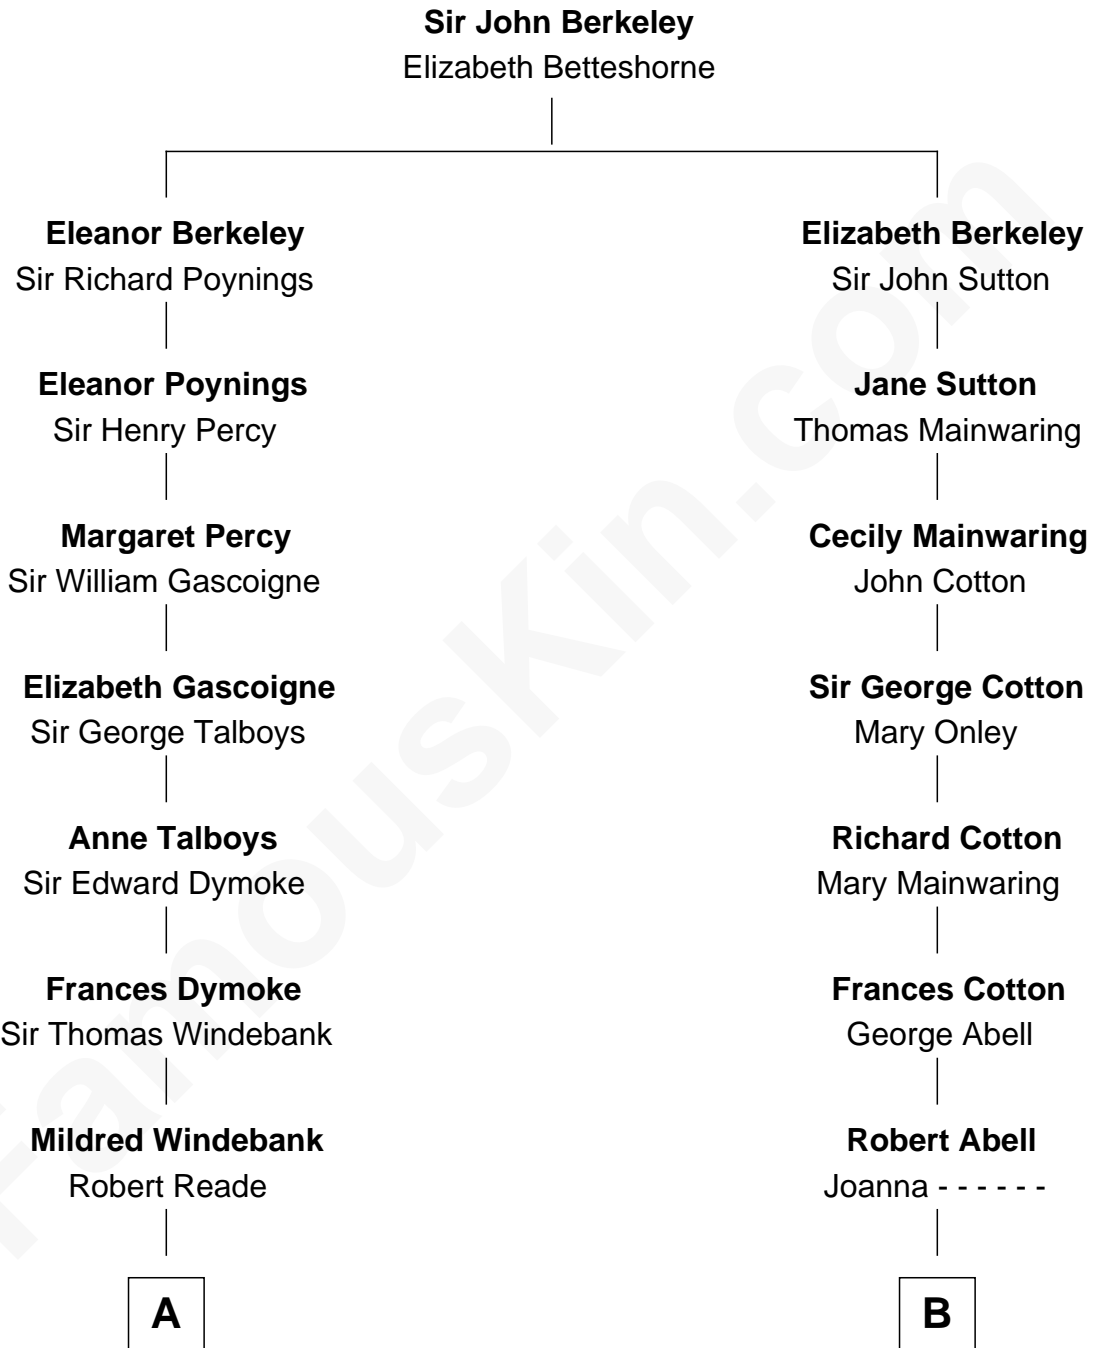

FamousKin.com

Relationship Chart of

Thomas Nelson

Signer of the Declaration of Independence

11th cousin 2 times removed of

Marjorie Post

Founder of General Foods

A

Col. George Reade

Elizabeth Martiau

Robert Reade

Mary Lilly

Margaret Reade

Thomas Nelson

William Nelson

Elizabeth Burwell