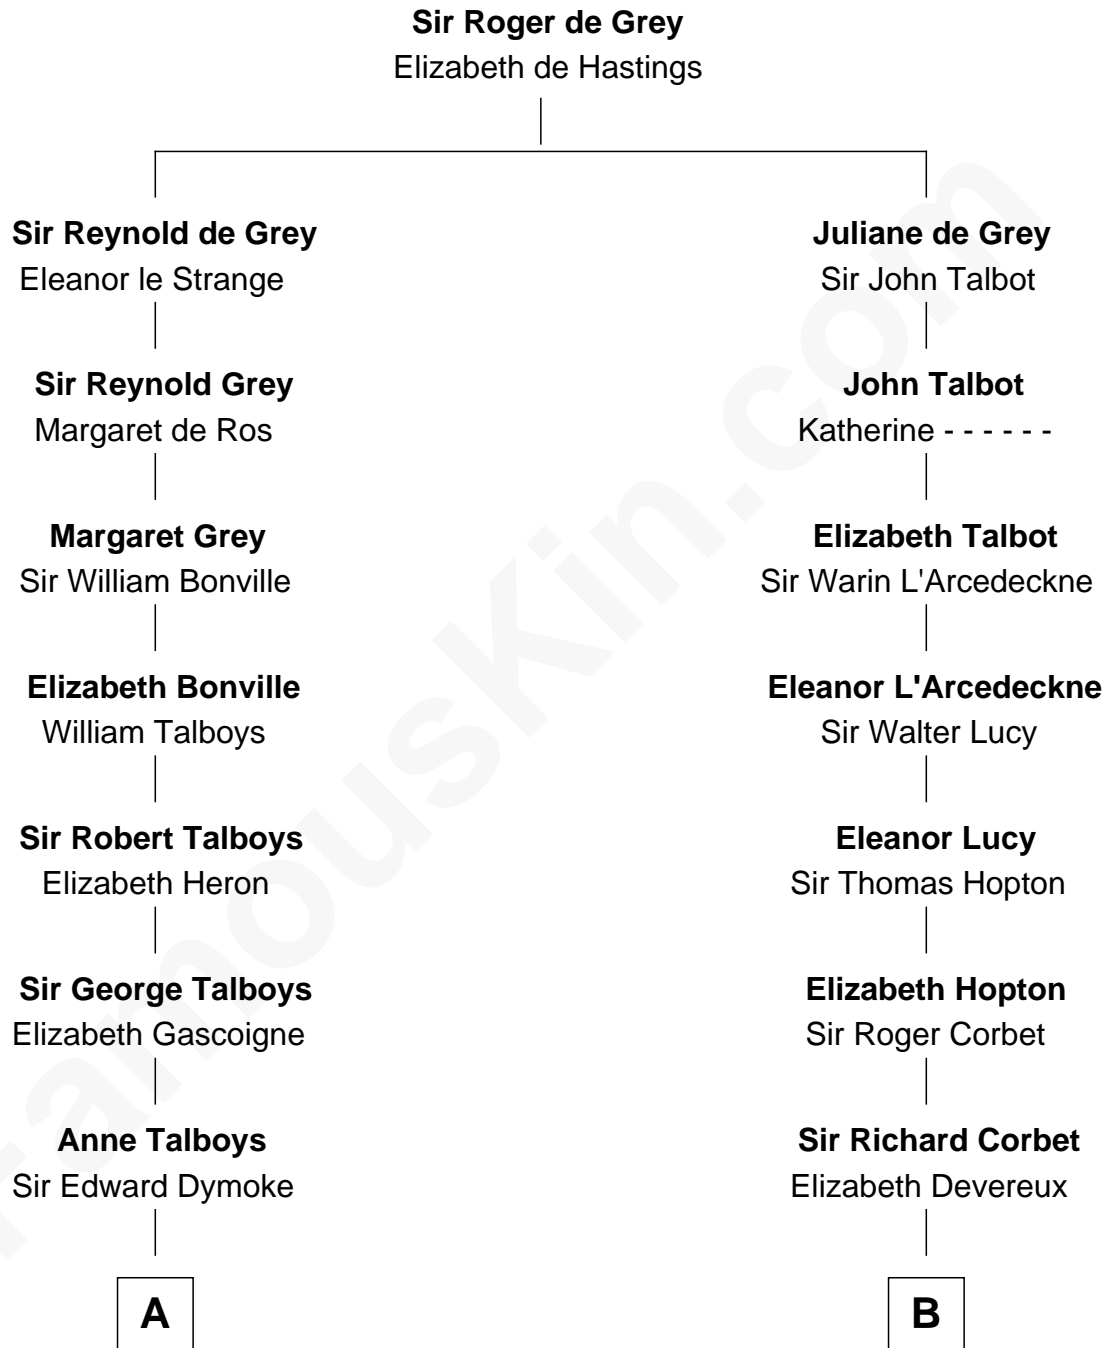

FamousKin.com

Relationship Chart of

Thomas Nelson

Signer of the Declaration of Independence

13th cousin 6 times removed of

Marjorie Post

Founder of General Foods

C

—
Caroline Cushman Lathrop

Charles Rollin Post

—
Charles William Post

Elle Letitia Merriweather

—
Marjorie Post

Founder of General Foods

FamousKin.com