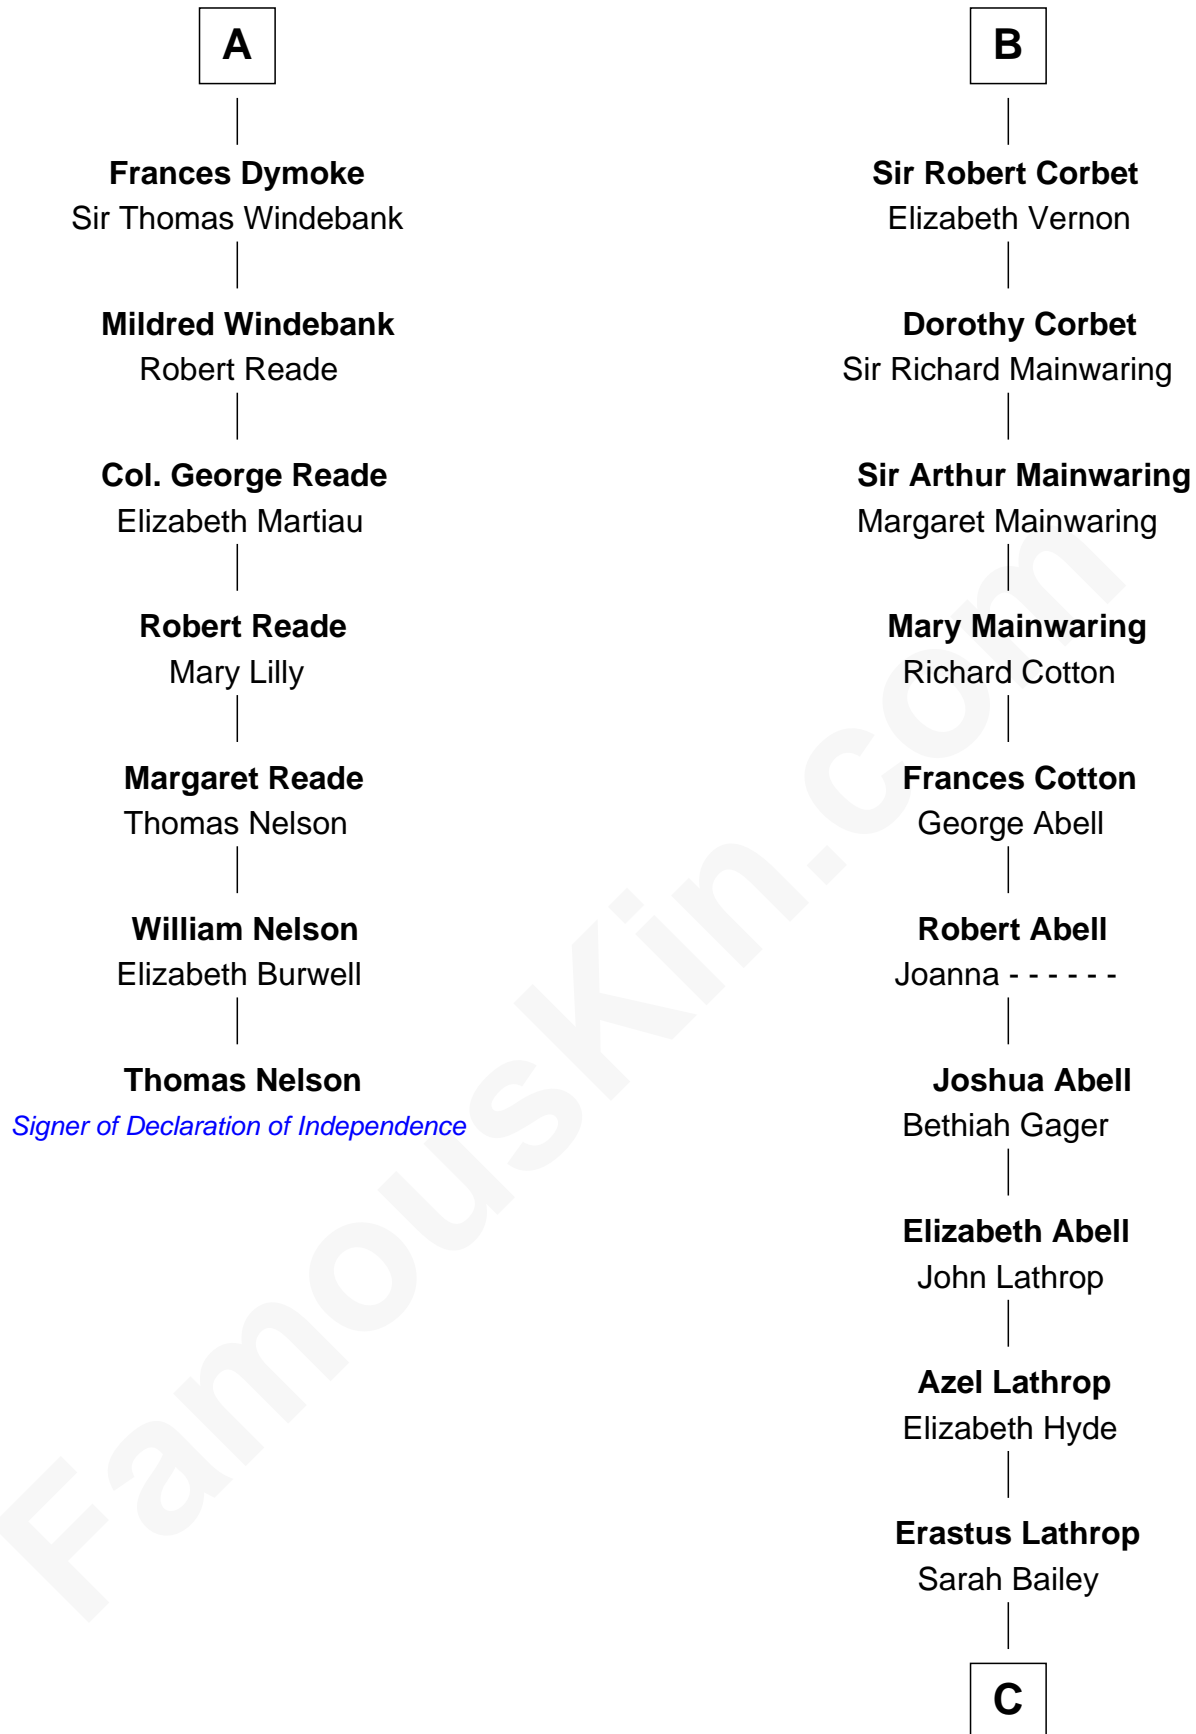

FamousKin.com

Relationship Chart of

Thomas Nelson

Signer of the Declaration of Independence

13th cousin 6 times removed of

Marjorie Post

Founder of General Foods

C

—
Caroline Cushman Lathrop

Charles Rollin Post

—
Charles William Post

Elle Letitia Merriweather

—
Marjorie Post

Founder of General Foods

FamousKin.com