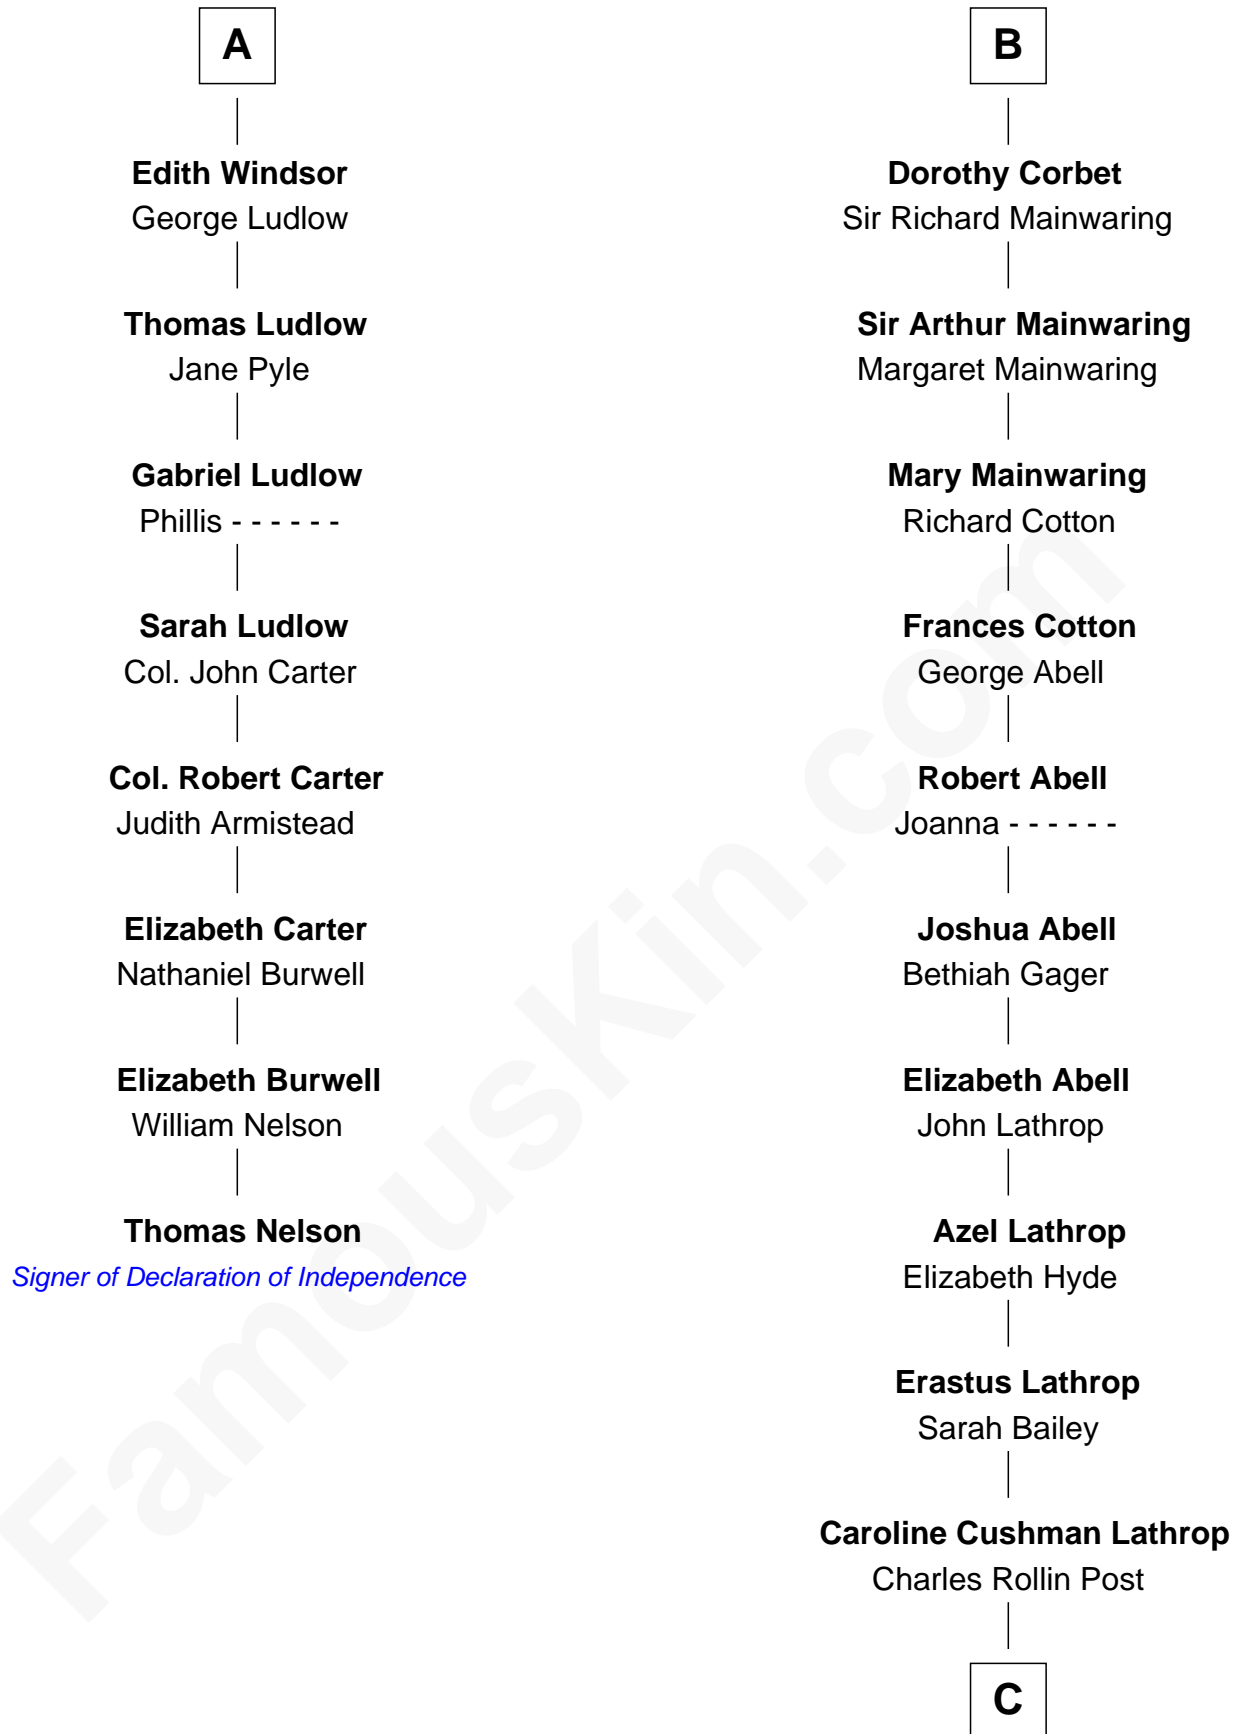

FamousKin.com

Relationship Chart of

Thomas Nelson

Signer of the Declaration of Independence

14th cousin 4 times removed of

Marjorie Post

Founder of General Foods

Humphrey de Bohun
Elizabeth Plantagenet

C

Charles William Post
Elle Letitia Merriweather

Marjorie Post
Founder of General Foods

FamousKin.com