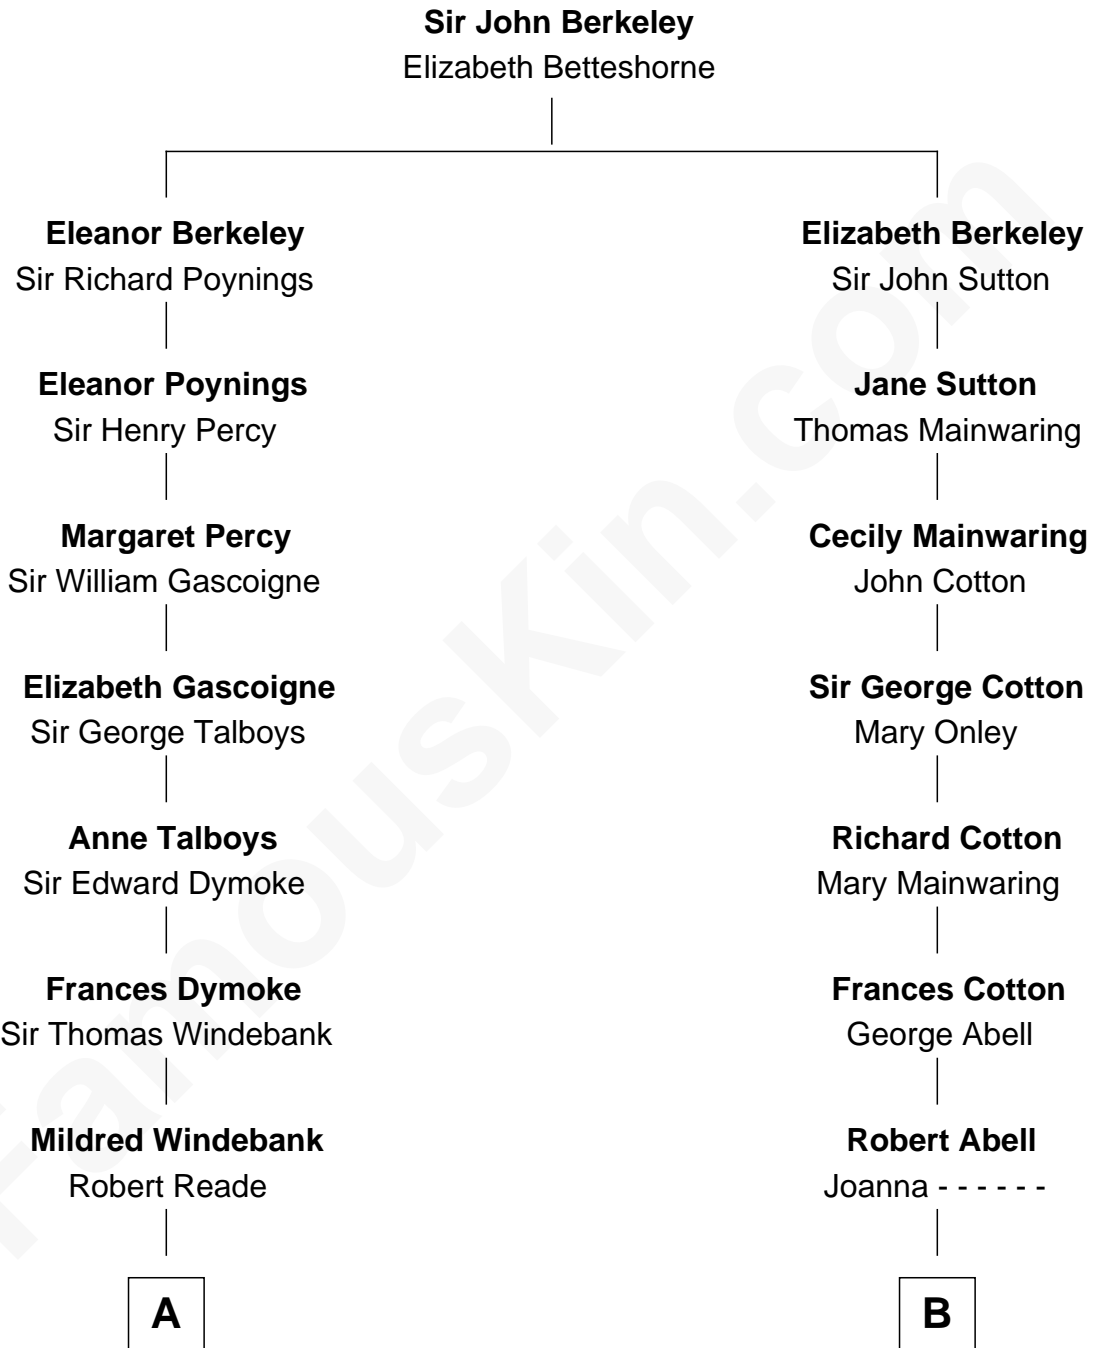

FamousKin.com

Relationship Chart of

Thomas Nelson

Signer of the Declaration of Independence

11th cousin 1 time removed of

C. W. Post

Founder of Post Cereals

A

Col. George Reade

Elizabeth Martiau

Robert Reade

Mary Lilly

Margaret Reade

Thomas Nelson

William Nelson

Elizabeth Burwell