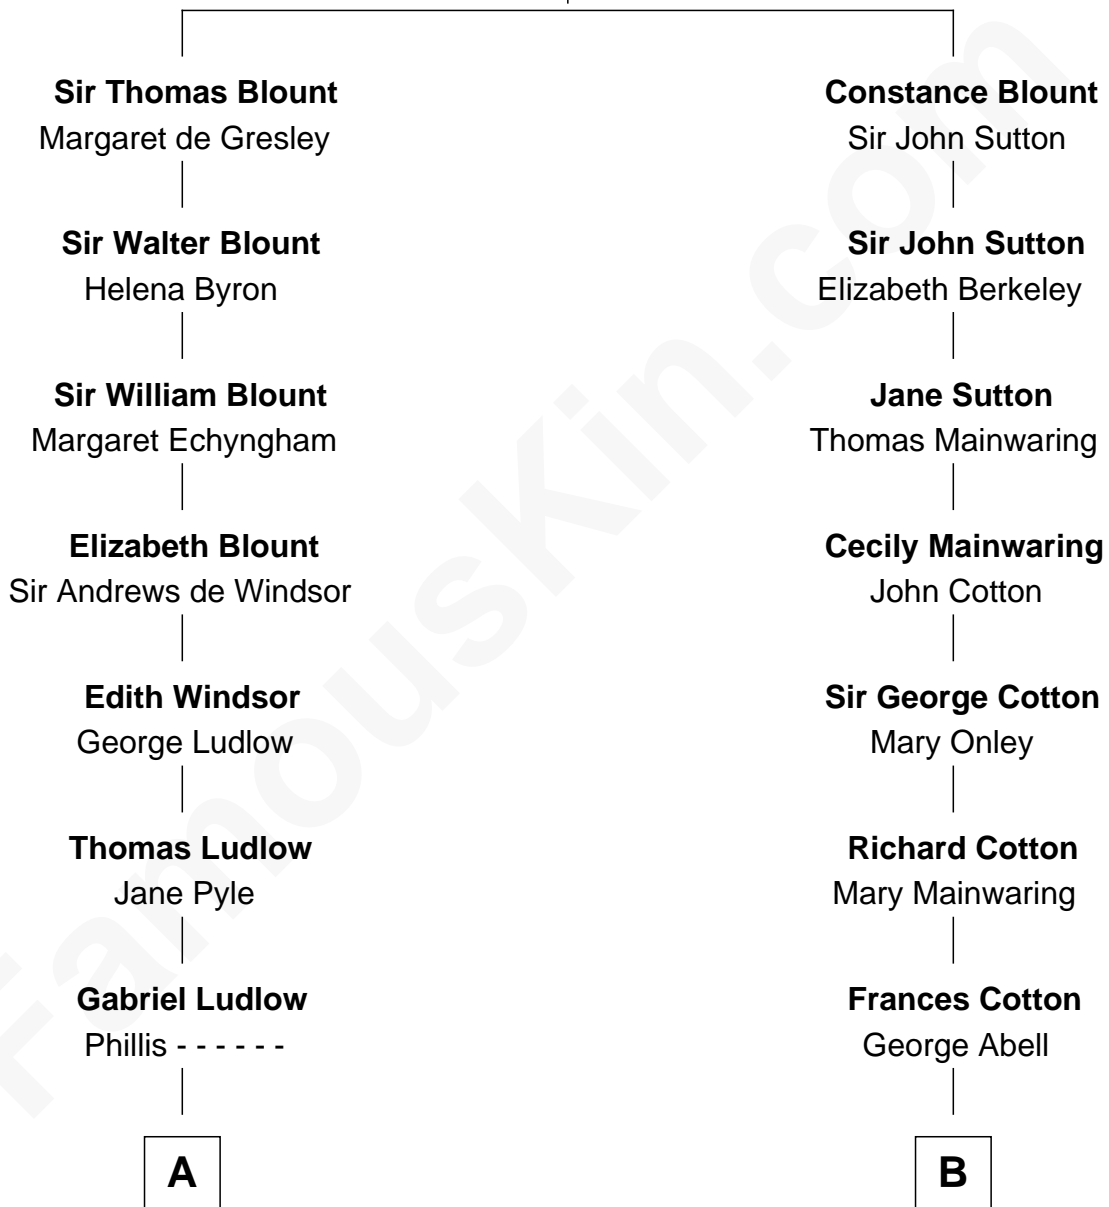

## Relationship Chart of

### Thomas Nelson

*Signer of the Declaration of Independence*

11th cousin 7 times removed of

**Adlai Stevenson III**  
*U.S. Senator from Illinois*

**Sir Walter Blount**  
Sancha de Ayala

**C**

**Ellen Borden**  
Adlai Ewing Stevenson

**Adlai Stevenson III**  
*U.S. Senator from Illinois*

FamousKin.com