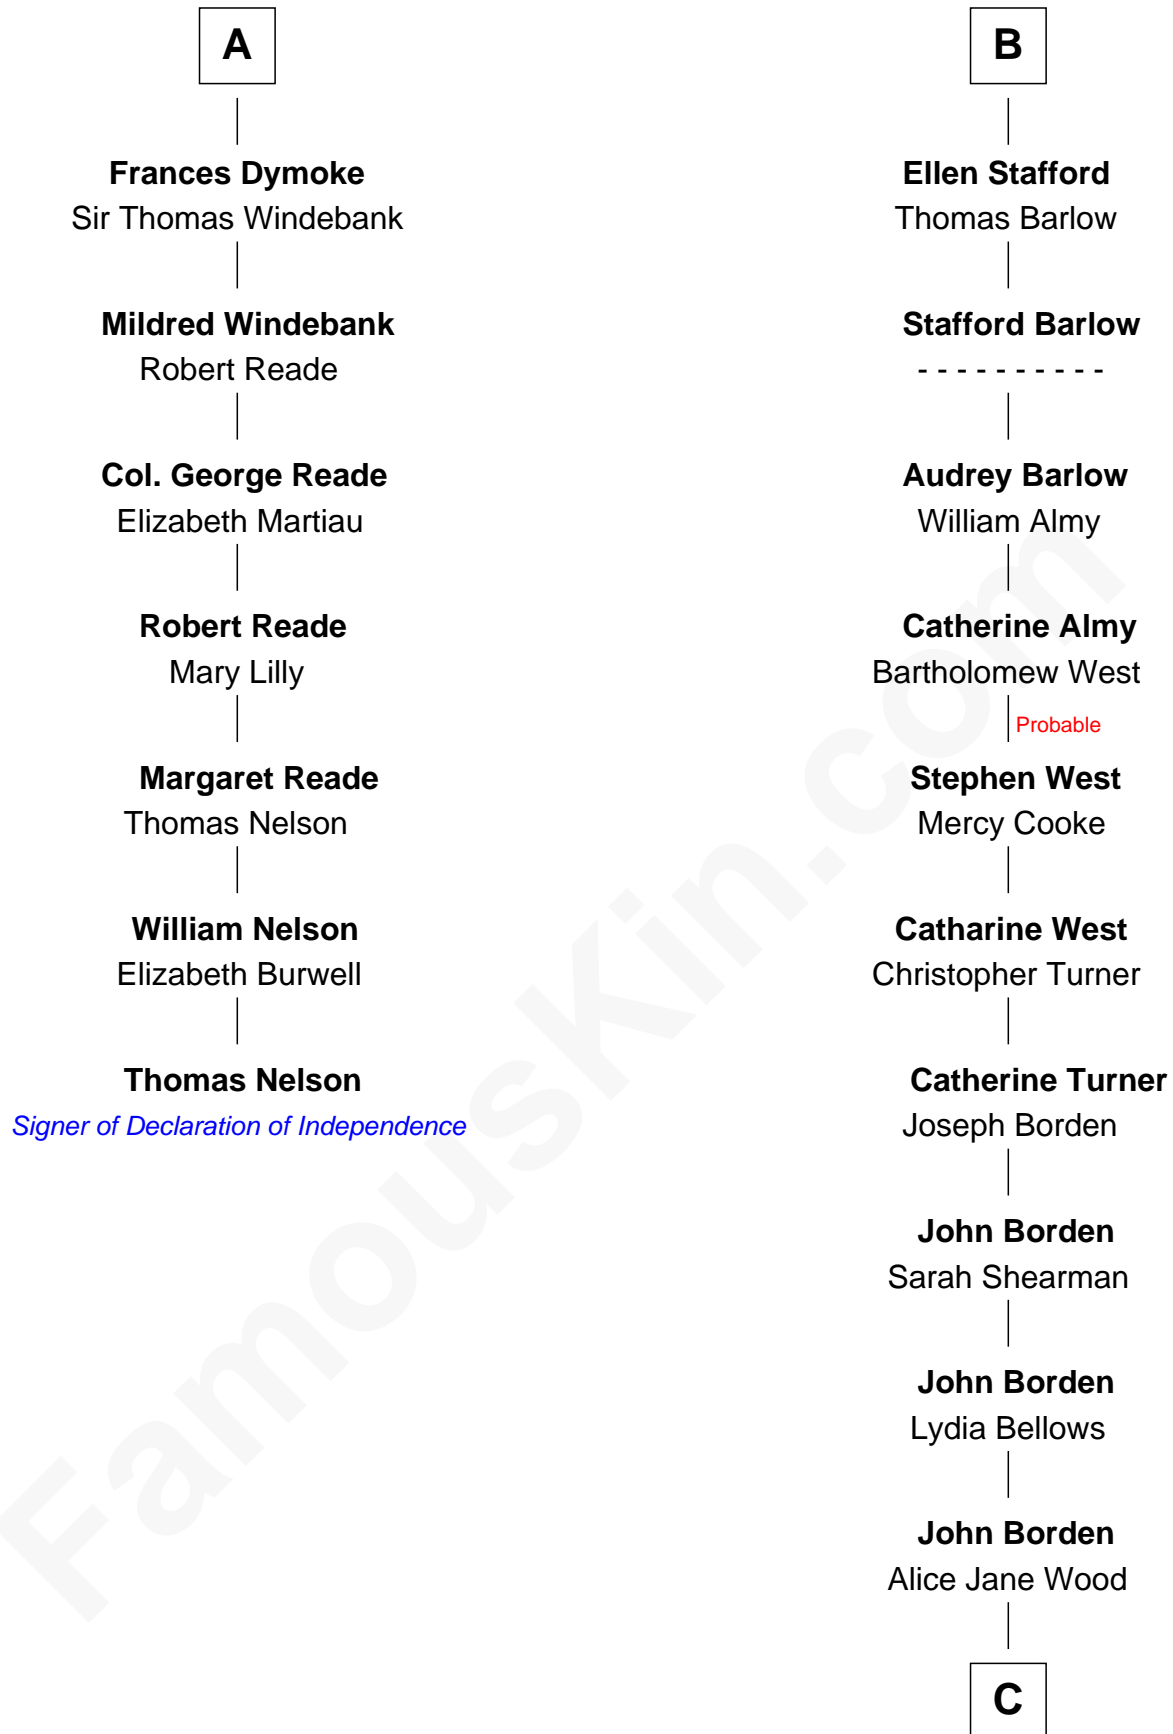

FamousKin.com

Relationship Chart of

Thomas Nelson

Signer of the Declaration of Independence

13th cousin 7 times removed of

Adlai Stevenson III
U.S. Senator from Illinois

C

William Borden
Mary DeGama Whiting

John Borden
Ellen Wallace Waller

Ellen Borden
Adlai Ewing Stevenson

Adlai Stevenson III
U.S. Senator from Illinois

FamousKin.com