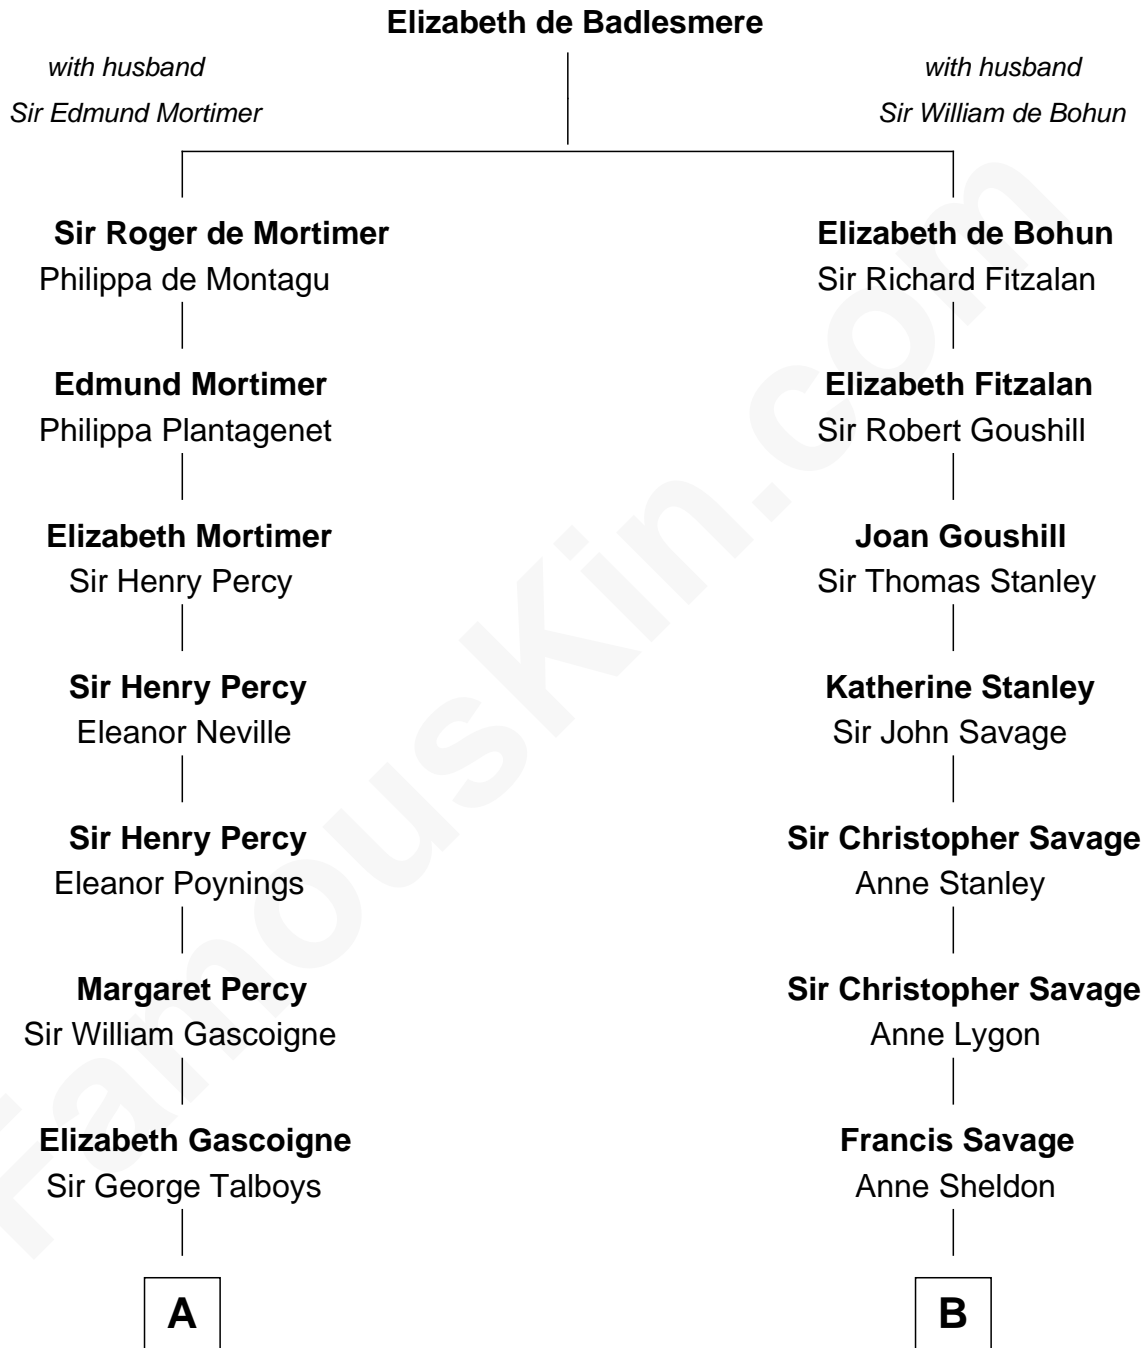

FamousKin.com

Relationship Chart of

Thomas Nelson

Signer of the Declaration of Independence

14th cousin 5 times removed of

Adlai Stevenson III

U.S. Senator from Illinois

C

—
Lewis Green Stevenson

Helen Louise Davis

—
Adlai Ewing Stevenson

Ellen Borden

—
Adlai Stevenson III

U.S. Senator from Illinois

FamousKin.com