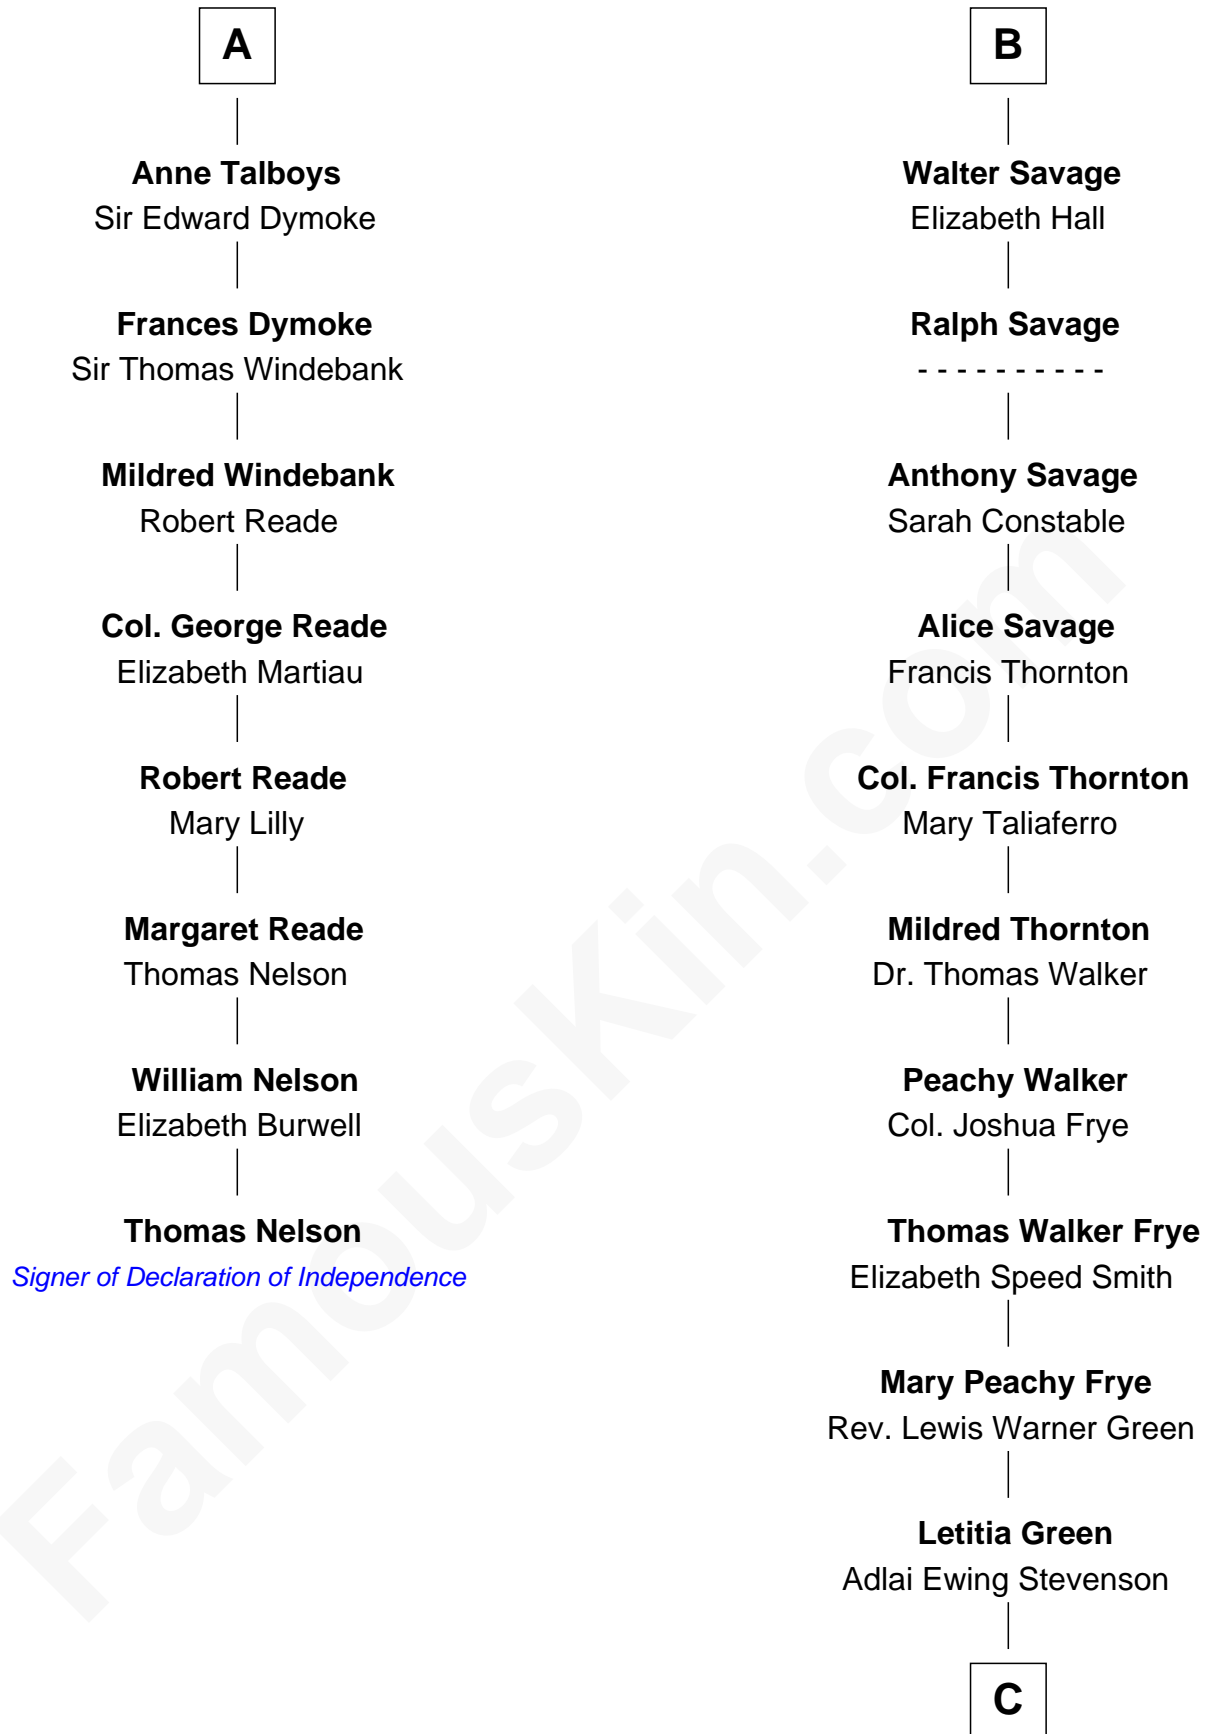

FamousKin.com

Relationship Chart of

Thomas Nelson

Signer of the Declaration of Independence

14th cousin 5 times removed of

Adlai Stevenson III

U.S. Senator from Illinois

C

—
Lewis Green Stevenson

Helen Louise Davis

—
Adlai Ewing Stevenson

Ellen Borden

—
Adlai Stevenson III

U.S. Senator from Illinois

FamousKin.com