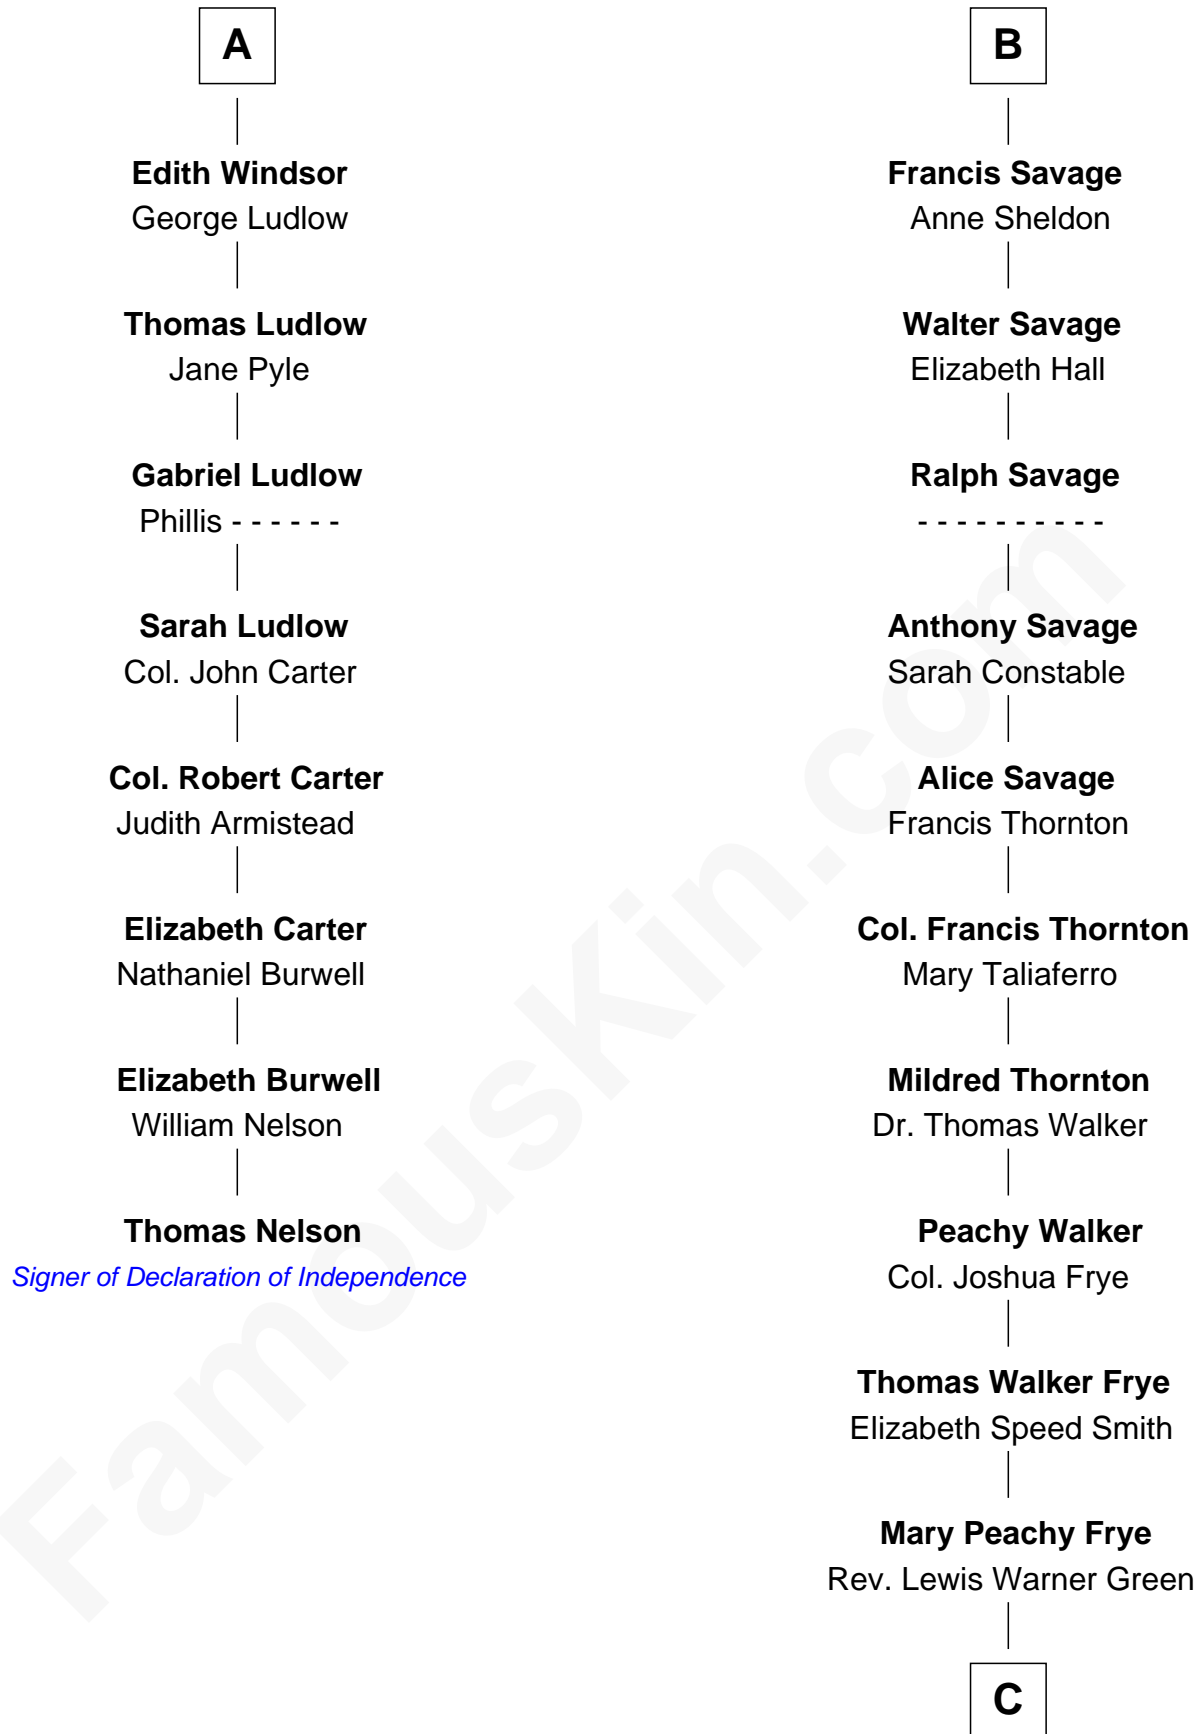

FamousKin.com

Relationship Chart of

Thomas Nelson

Signer of the Declaration of Independence

14th cousin 6 times removed of

Adlai Stevenson III
U.S. Senator from Illinois

Humphrey de Bohun
Elizabeth Plantagenet

C

Letitia Green

Adlai Ewing Stevenson

Lewis Green Stevenson

Helen Louise Davis

Adlai Ewing Stevenson

Ellen Borden

Adlai Stevenson III

U.S. Senator from Illinois

FamousKin.com