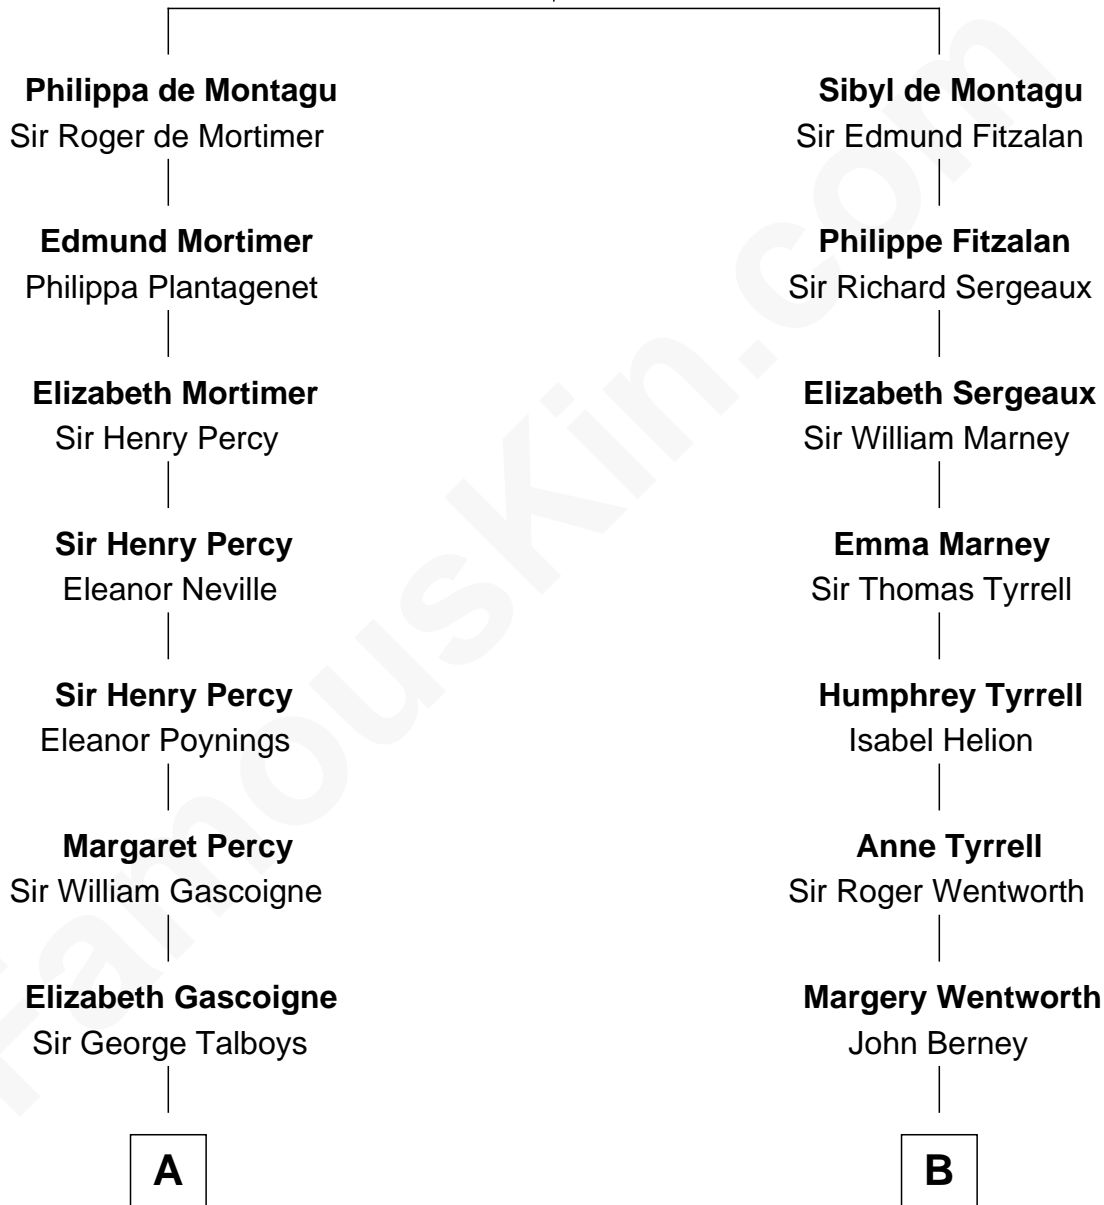

FamousKin.com

Relationship Chart of

Thomas Nelson

Signer of the Declaration of Independence

14th cousin 1 time removed of

Henry Lee III

9th Governor of Virginia

William de Montagu
Katherine de Grandison

A

Anne Talboys
Sir Edward Dymoke

Frances Dymoke
Sir Thomas Windebank

Mildred Windebank
Robert Reade

Col. George Reade
Elizabeth Martiau

Robert Reade
Mary Lilly

Margaret Reade
Thomas Nelson

William Nelson
Elizabeth Burwell