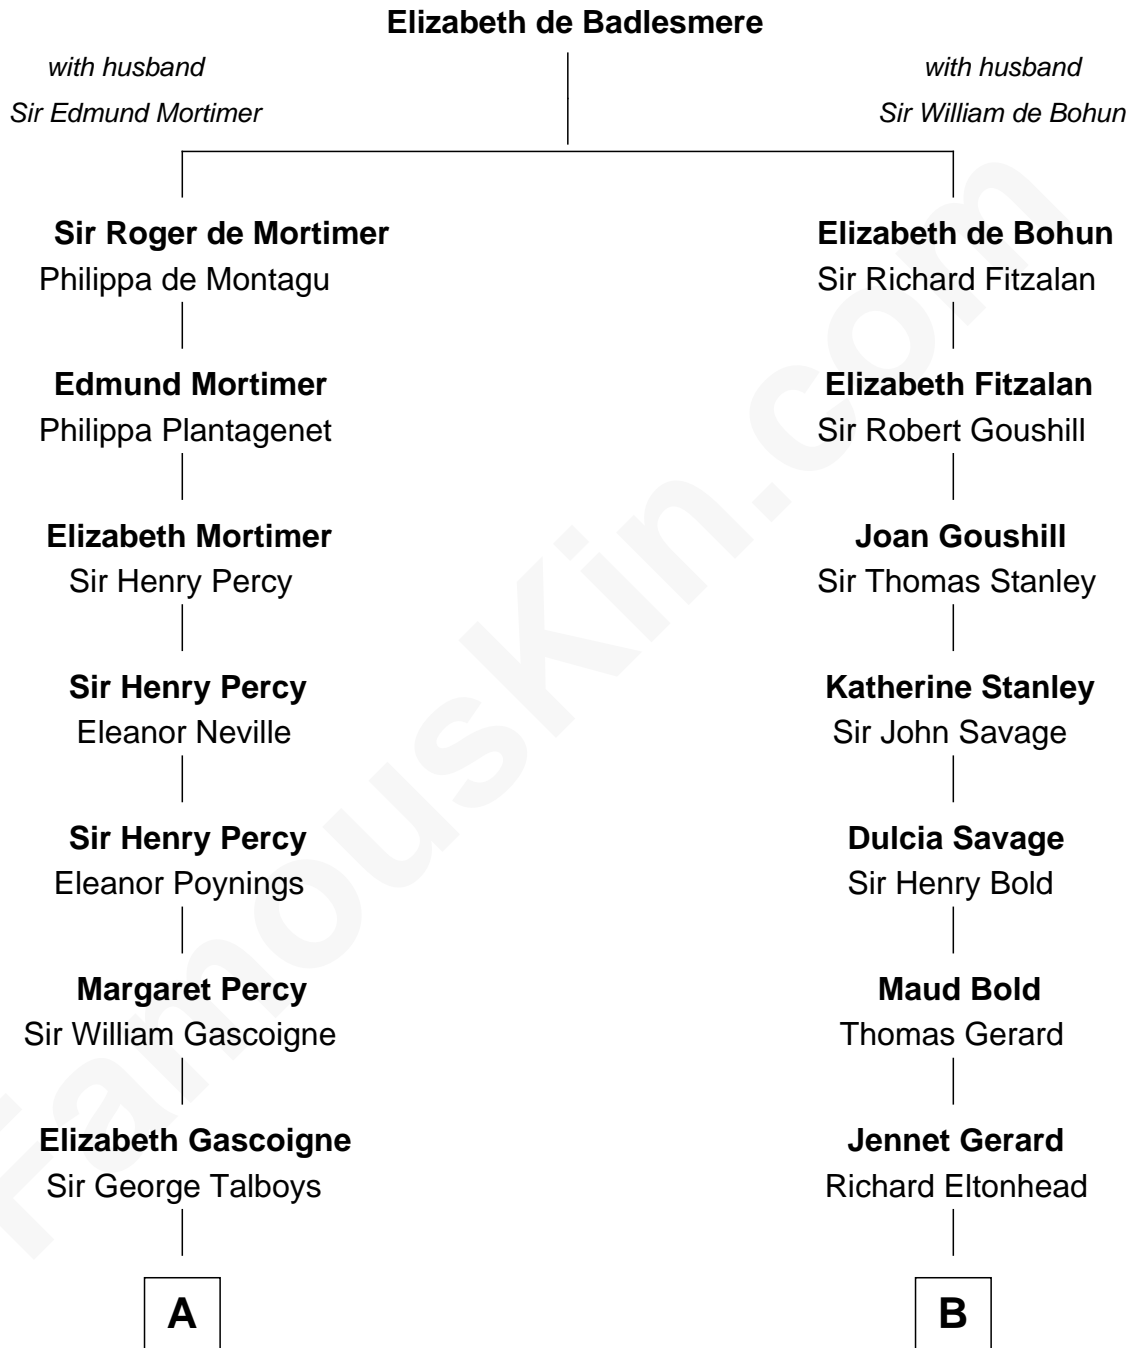

FamousKin.com

Relationship Chart of

Thomas Nelson

Signer of the Declaration of Independence

13th cousin 1 time removed of

Henry Lee III

9th Governor of Virginia

A

Anne Talboys
Sir Edward Dymoke

Frances Dymoke
Sir Thomas Windebank

Mildred Windebank
Robert Reade

Col. George Reade
Elizabeth Martiau

Robert Reade
Mary Lilly

Margaret Reade
Thomas Nelson

William Nelson
Elizabeth Burwell