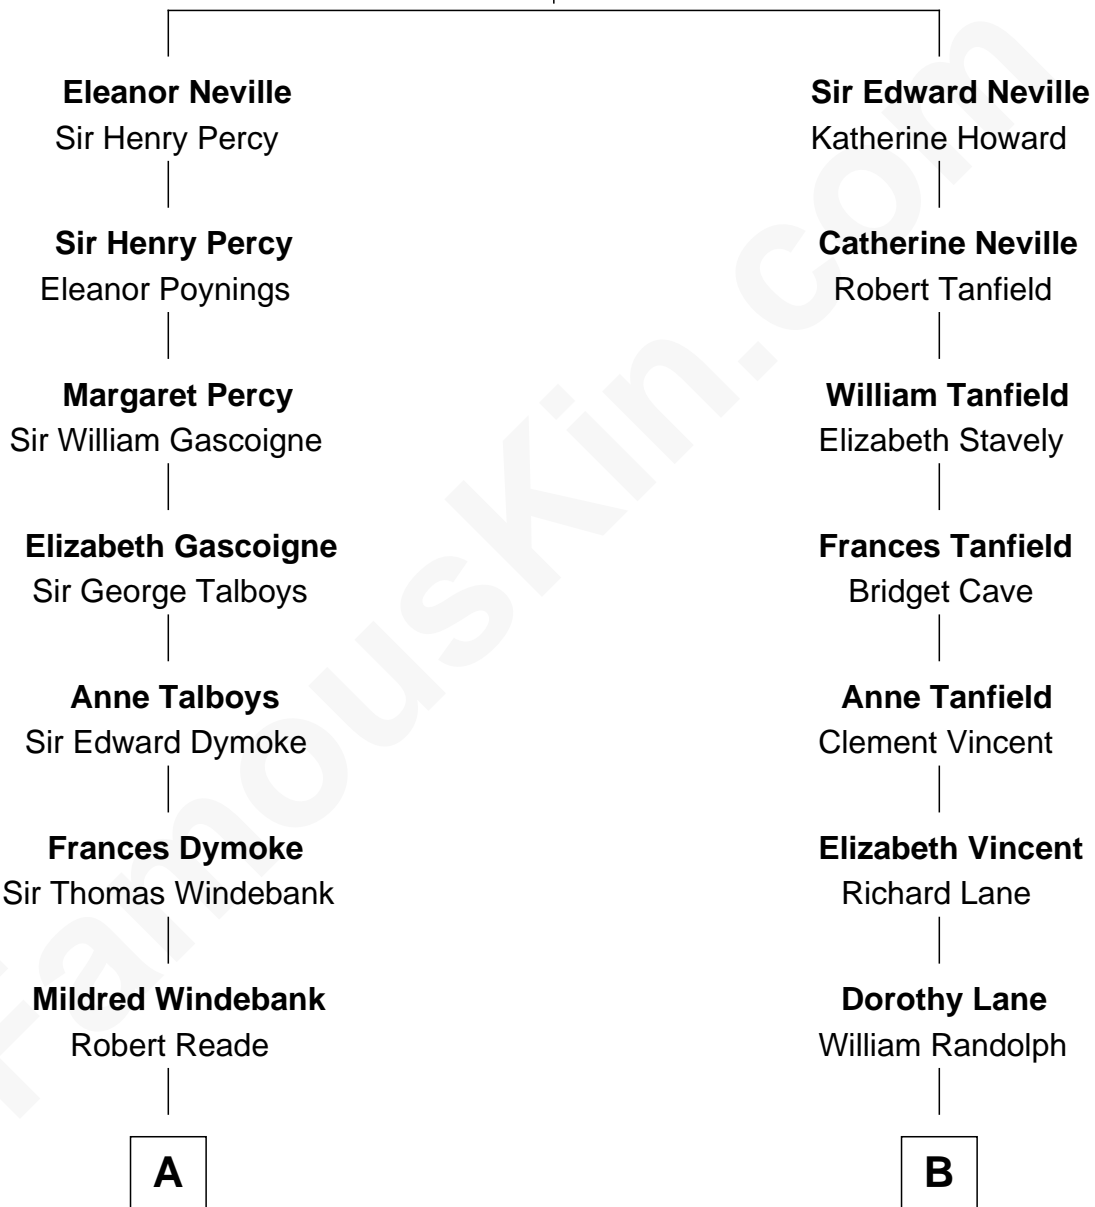

FamousKin.com

Relationship Chart of

Thomas Nelson

Signer of the Declaration of Independence

11th cousin 1 time removed of

Henry Lee III

9th Governor of Virginia

Sir Ralph Neville

Joan Beaufort

A

Col. George Reade

Elizabeth Martiau

Robert Reade

Mary Lilly

Margaret Reade

Thomas Nelson