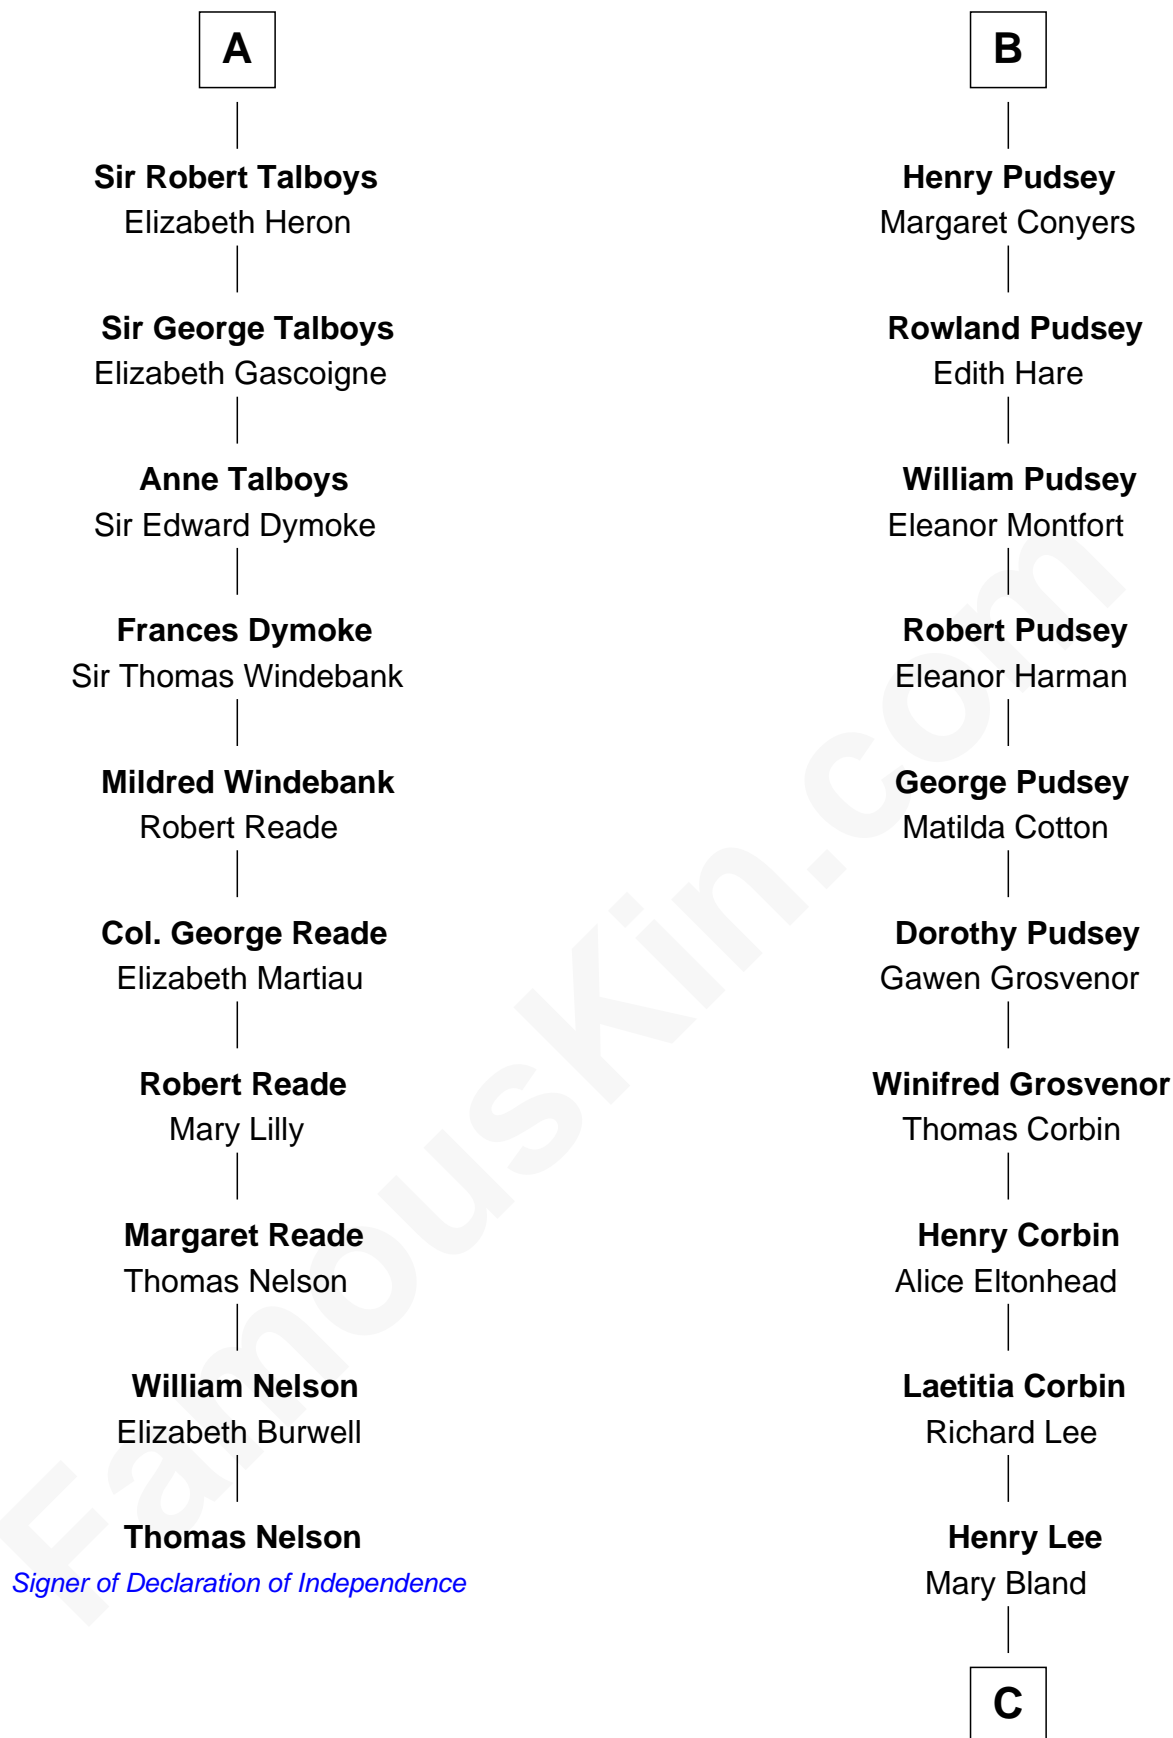

FamousKin.com

Relationship Chart of

Thomas Nelson

Signer of the Declaration of Independence

16th cousin 2 times removed of

Henry Lee III

9th Governor of Virginia

William de Odingsells

Ela FitzWalter

C

Col. Henry Lee
Lucy Grymes
Henry Lee III
Light-Horse Harry

FamousKin.com