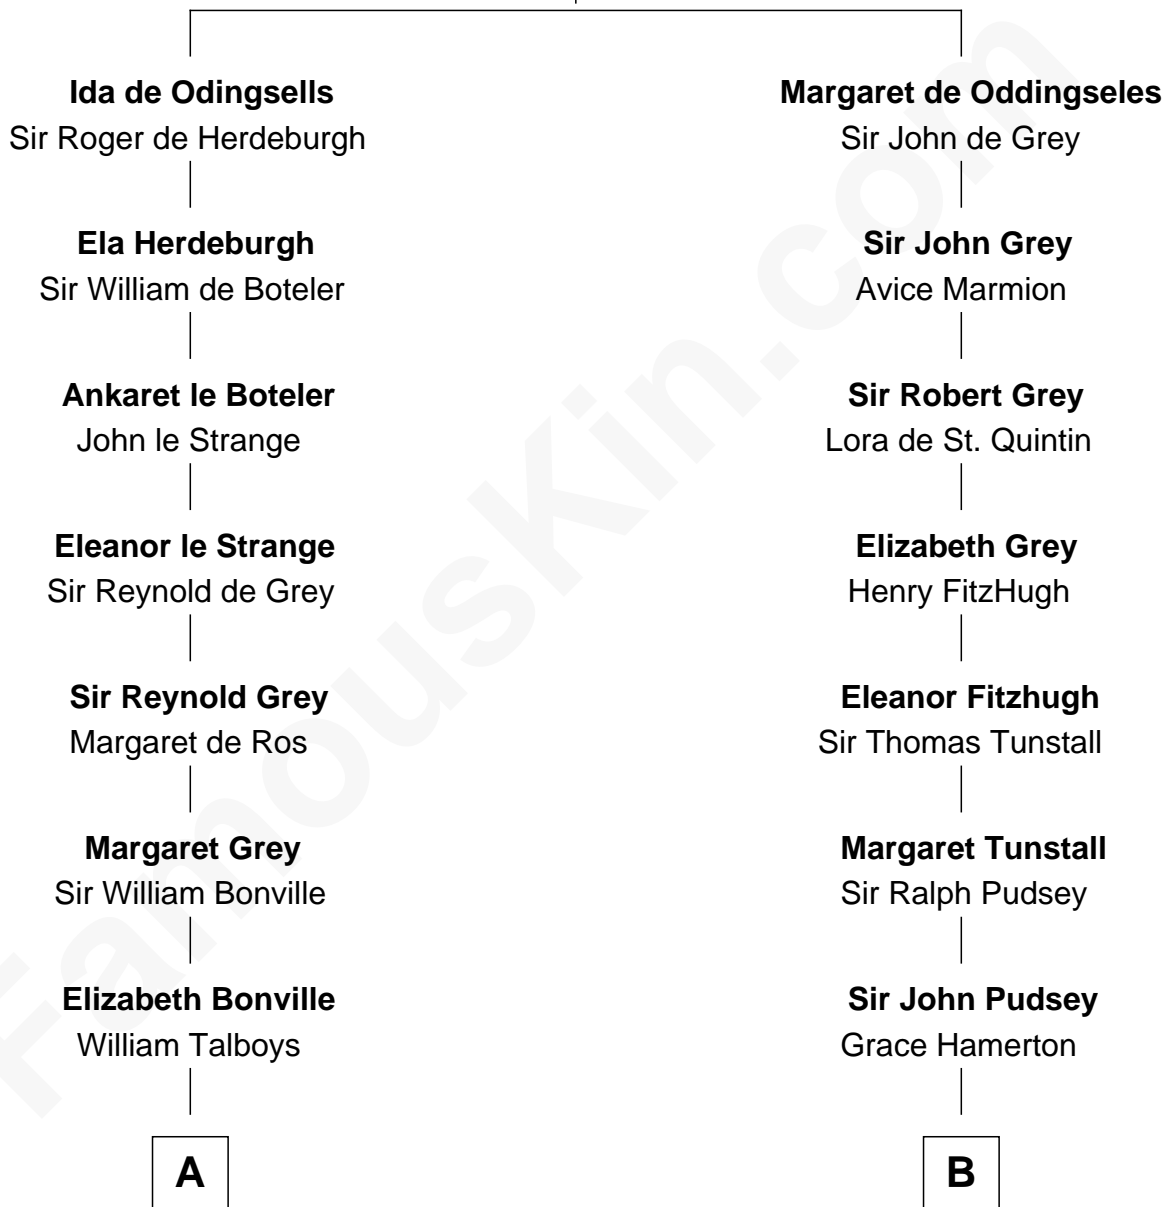

FamousKin.com

Relationship Chart of

Thomas Nelson

Signer of the Declaration of Independence

16th cousin 2 times removed of

Henry Lee III

9th Governor of Virginia

William de Odingsells

Ela FitzWalter

C

Col. Henry Lee
Lucy Grymes
Henry Lee III
Light-Horse Harry

FamousKin.com