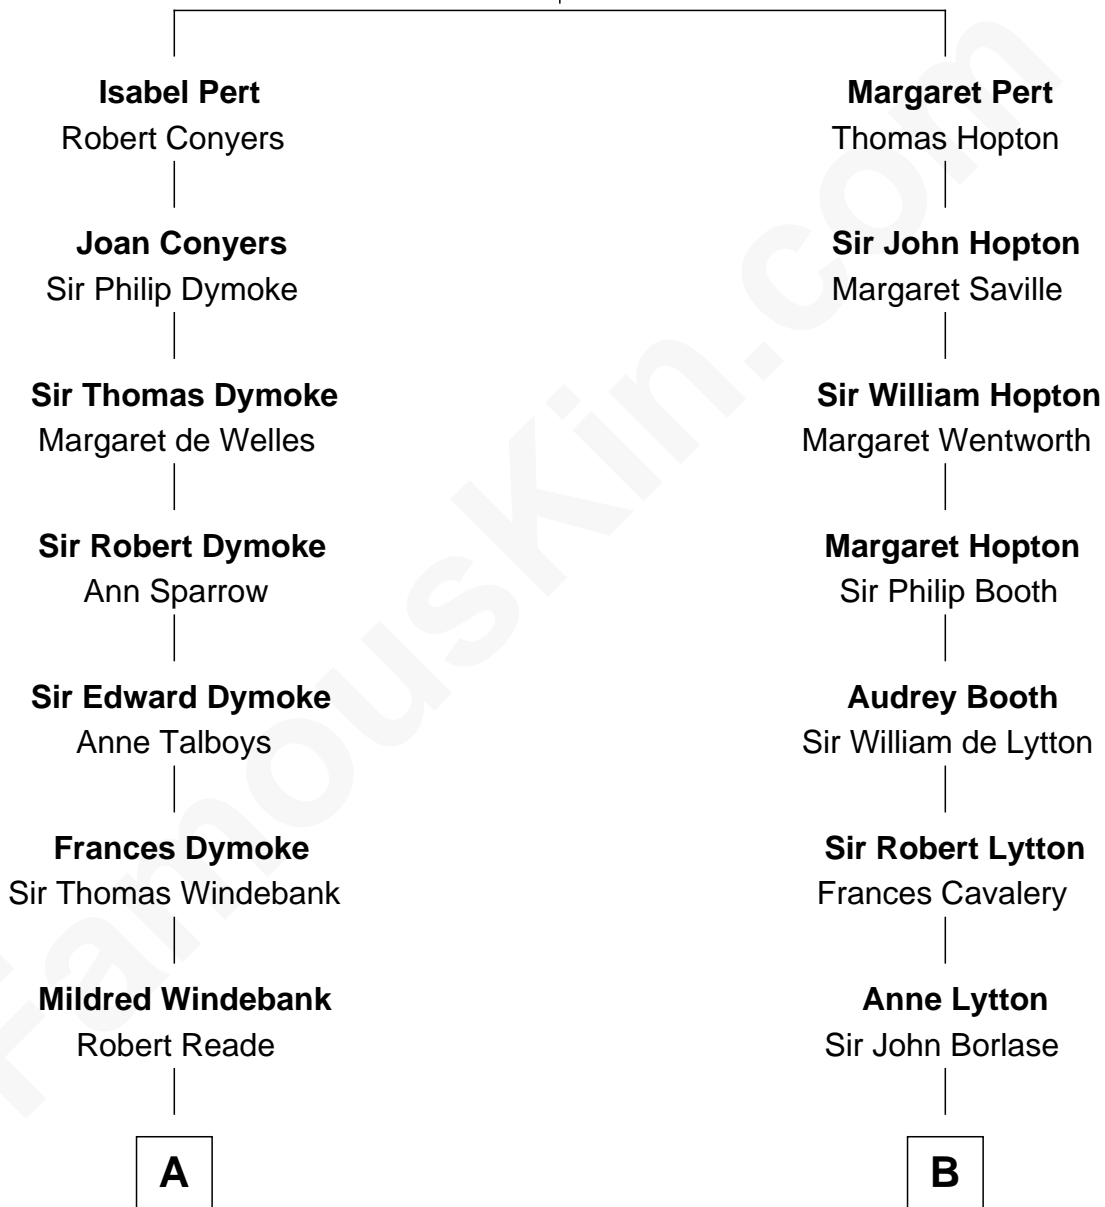

FamousKin.com

Relationship Chart of

Thomas Nelson

Signer of the Declaration of Independence

11th cousin 3 times removed of

Henry Lee III

9th Governor of Virginia

William Pert

Joan le Scrope

A

Col. George Reade

Elizabeth Martiau

Robert Reade

Mary Lilly

Margaret Reade

Thomas Nelson