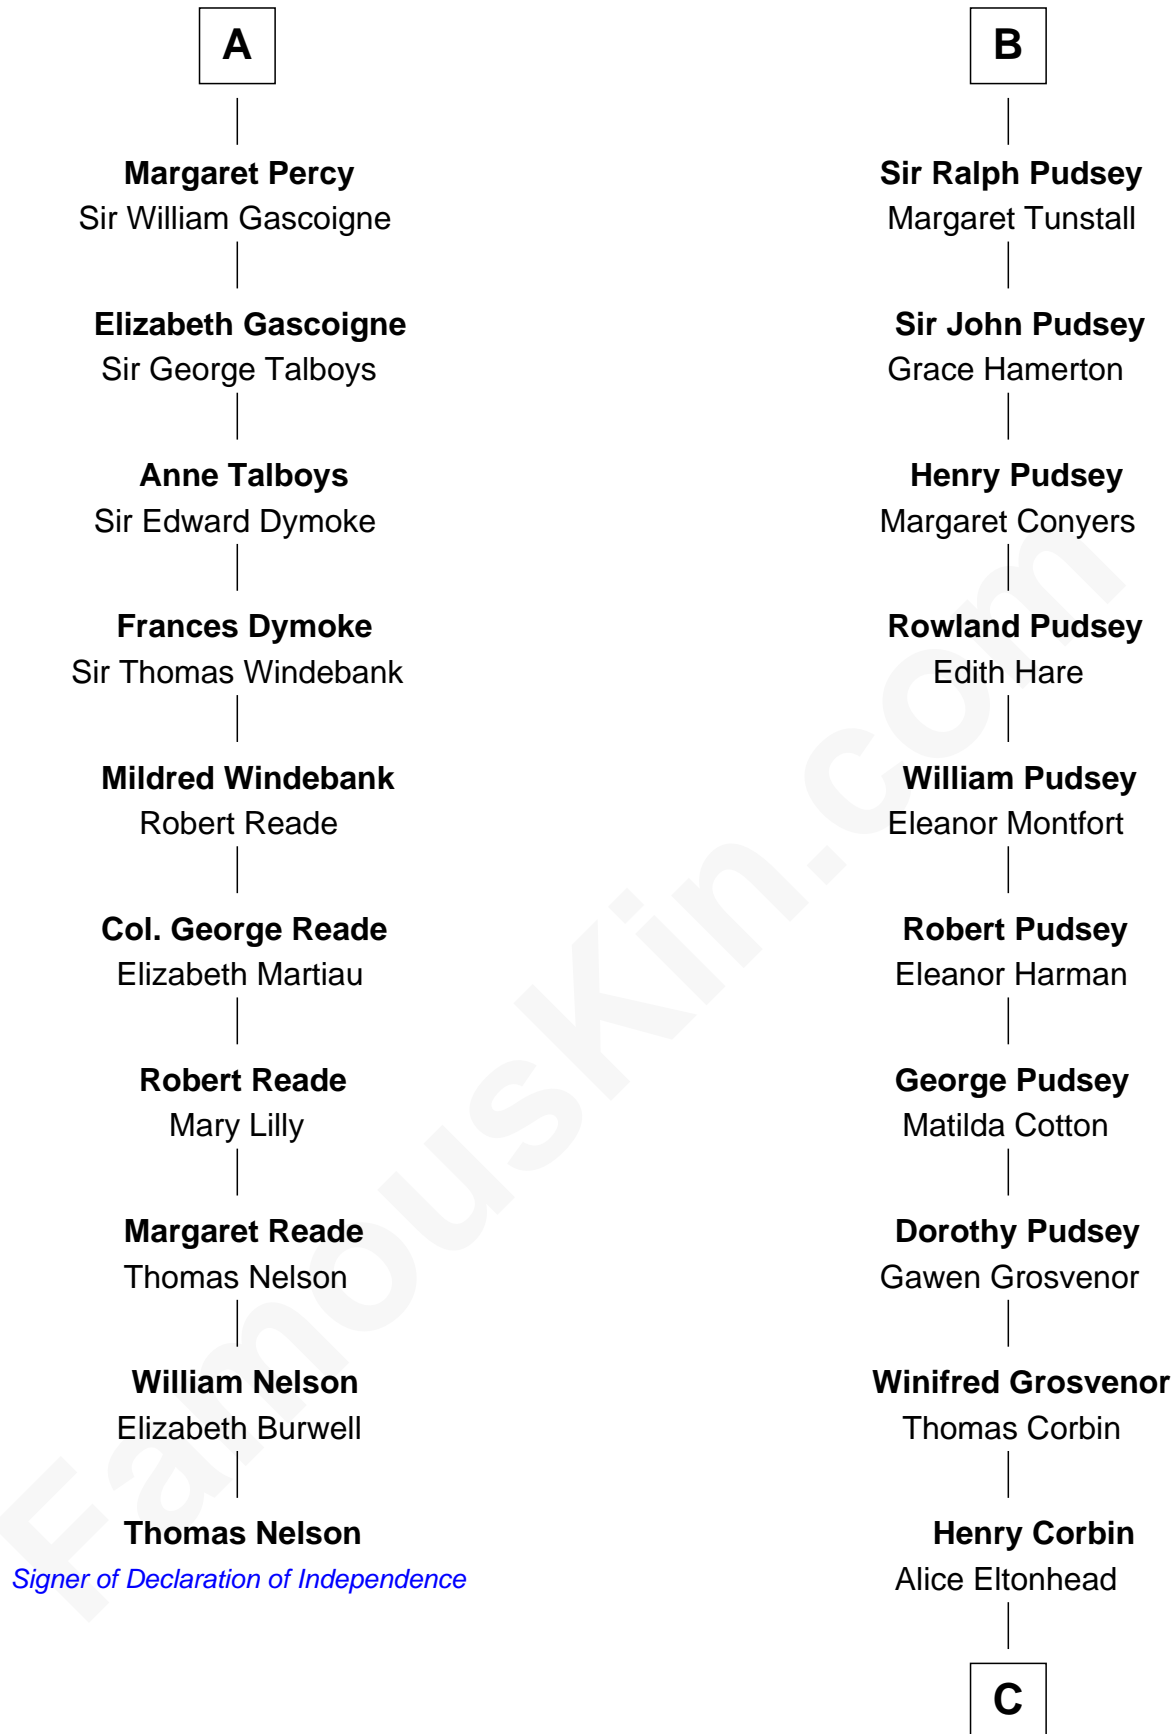

### Thomas Nelson

*Signer of the Declaration of Independence*

16th cousin 5 times removed of

### General Robert E. Lee

*Confederate Army - U.S. Civil War*

**Sir Richard FitzRoy**

Rose de Dover

**C**

—  
**Laetitia Corbin**

Richard Lee

—  
**Henry Lee**