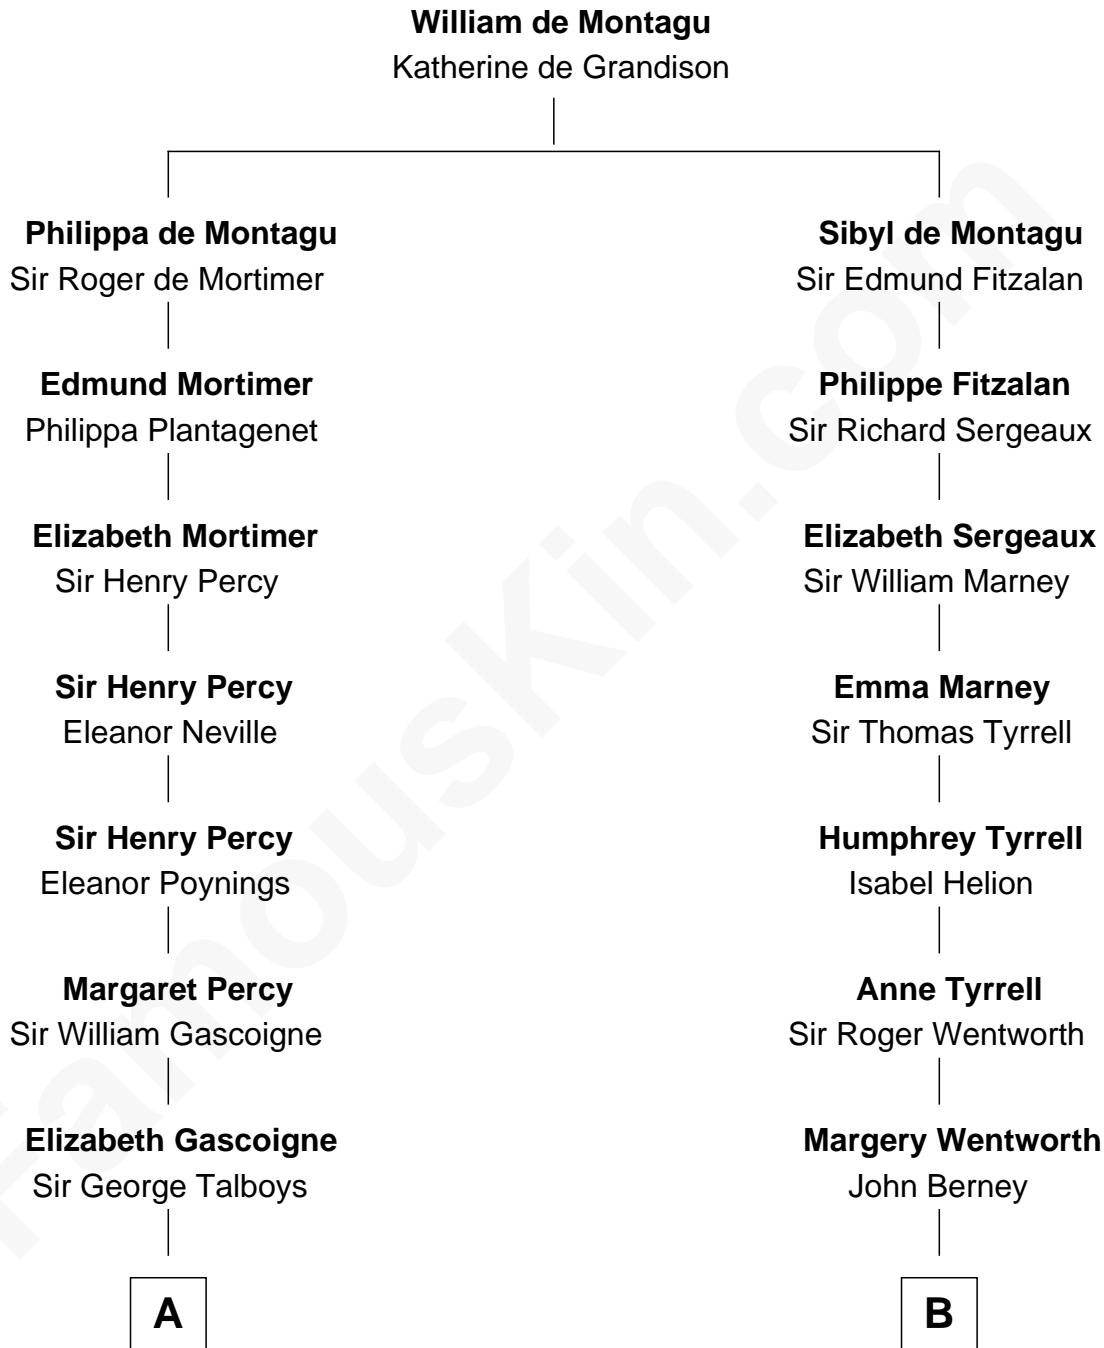

FamousKin.com

Relationship Chart of

Thomas Nelson

Signer of the Declaration of Independence

14th cousin 2 times removed of

General Robert E. Lee

Confederate Army - U.S. Civil War

A

Anne Talboys
Sir Edward Dymoke

Frances Dymoke
Sir Thomas Windebank

Mildred Windebank
Robert Reade

Col. George Reade
Elizabeth Martiau

Robert Reade
Mary Lilly

Margaret Reade
Thomas Nelson

William Nelson
Elizabeth Burwell