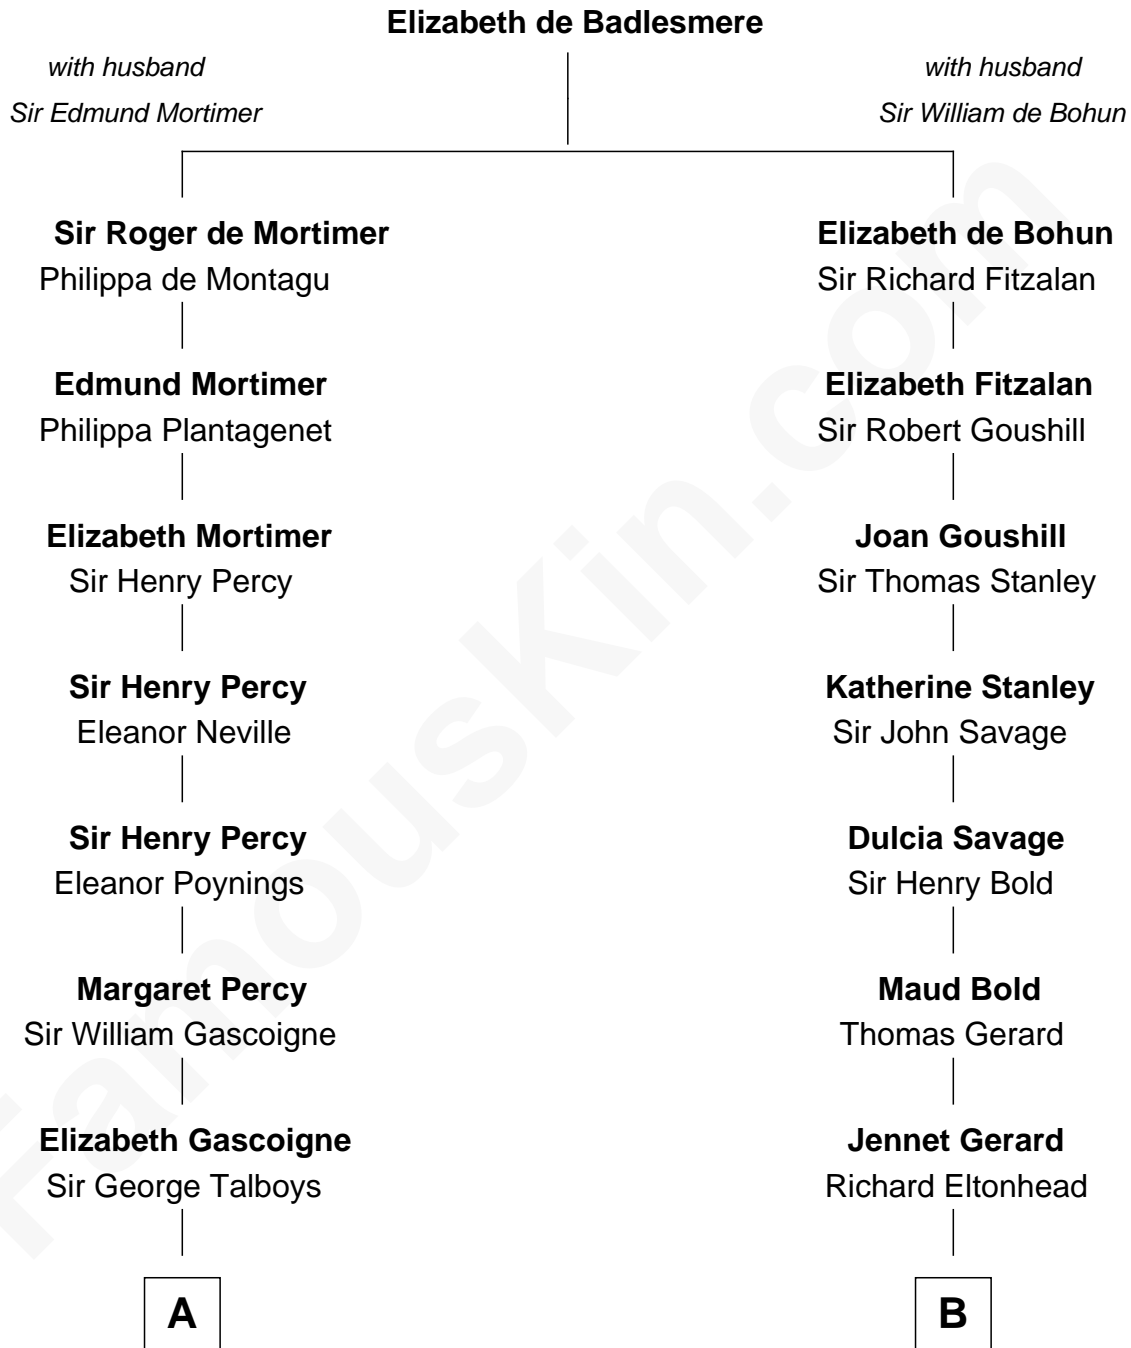

FamousKin.com

Relationship Chart of

Thomas Nelson

Signer of the Declaration of Independence

14th cousin of

General Robert E. Lee

Confederate Army - U.S. Civil War

A

Anne Talboys
Sir Edward Dymoke

Frances Dymoke
Sir Thomas Windebank

Mildred Windebank
Robert Reade

Col. George Reade
Elizabeth Martiau

Robert Reade
Mary Lilly

Margaret Reade
Thomas Nelson

William Nelson
Elizabeth Burwell