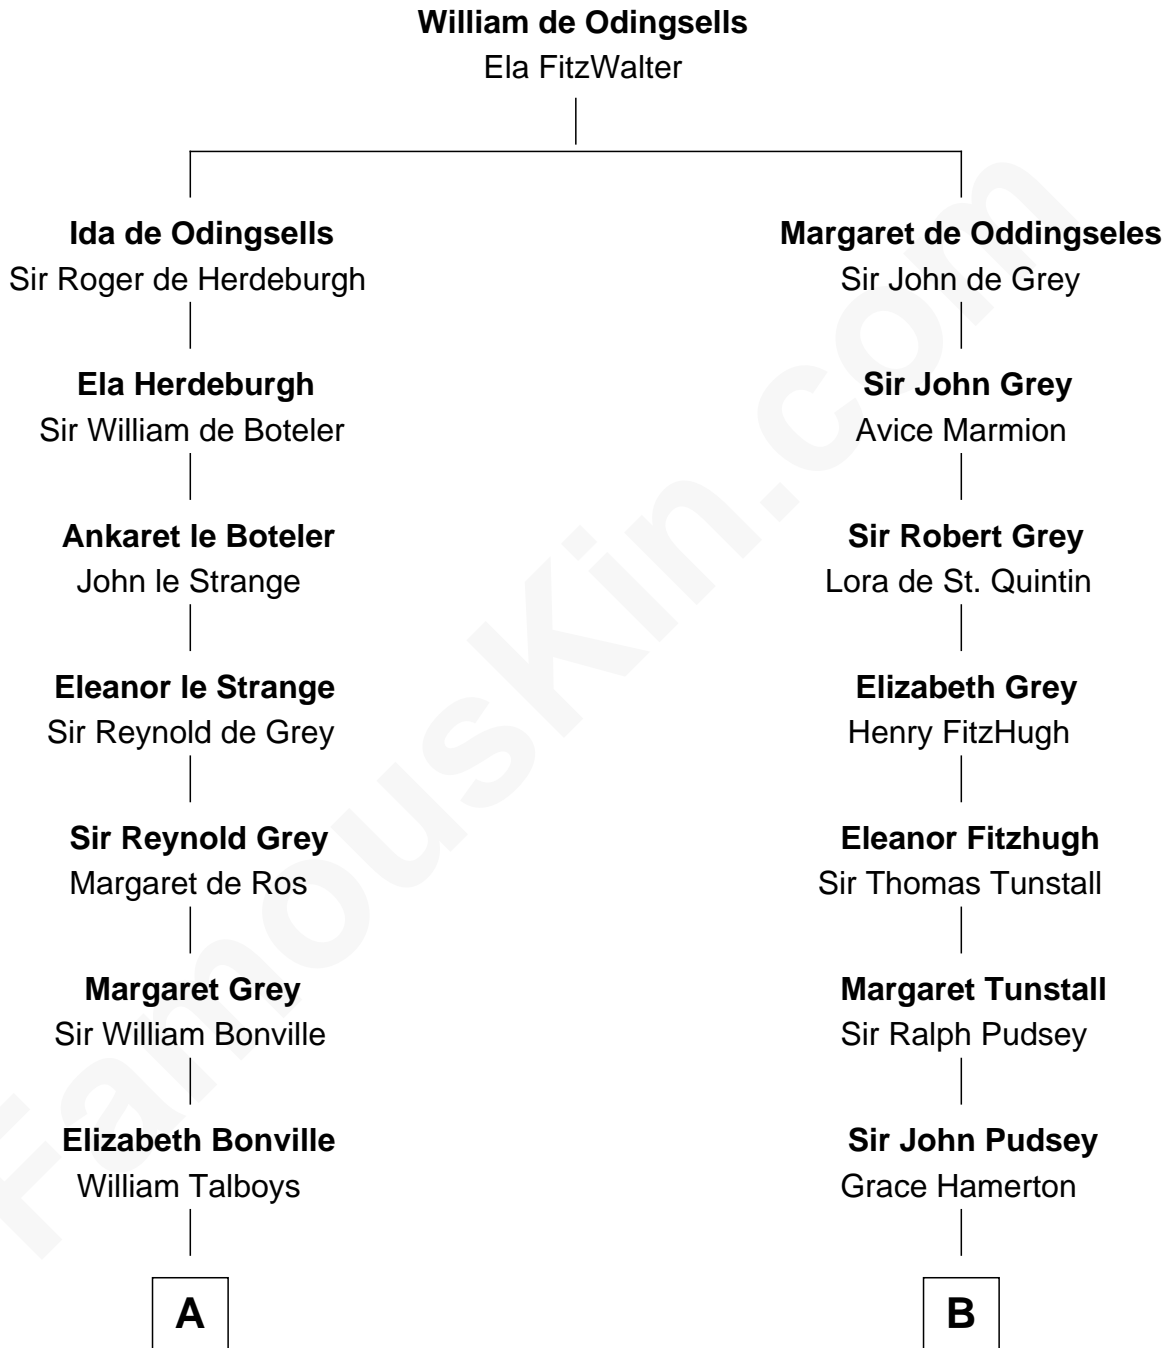

FamousKin.com

Relationship Chart of

Thomas Nelson

Signer of the Declaration of Independence

16th cousin 3 times removed of

General Robert E. Lee

Confederate Army - U.S. Civil War

C

Col. Henry Lee

Lucy Grymes

Maj. Gen. Henry Lee

Anne Hill Carter

General Robert E. Lee

Confederate Army - U.S. Civil War

FamousKin.com