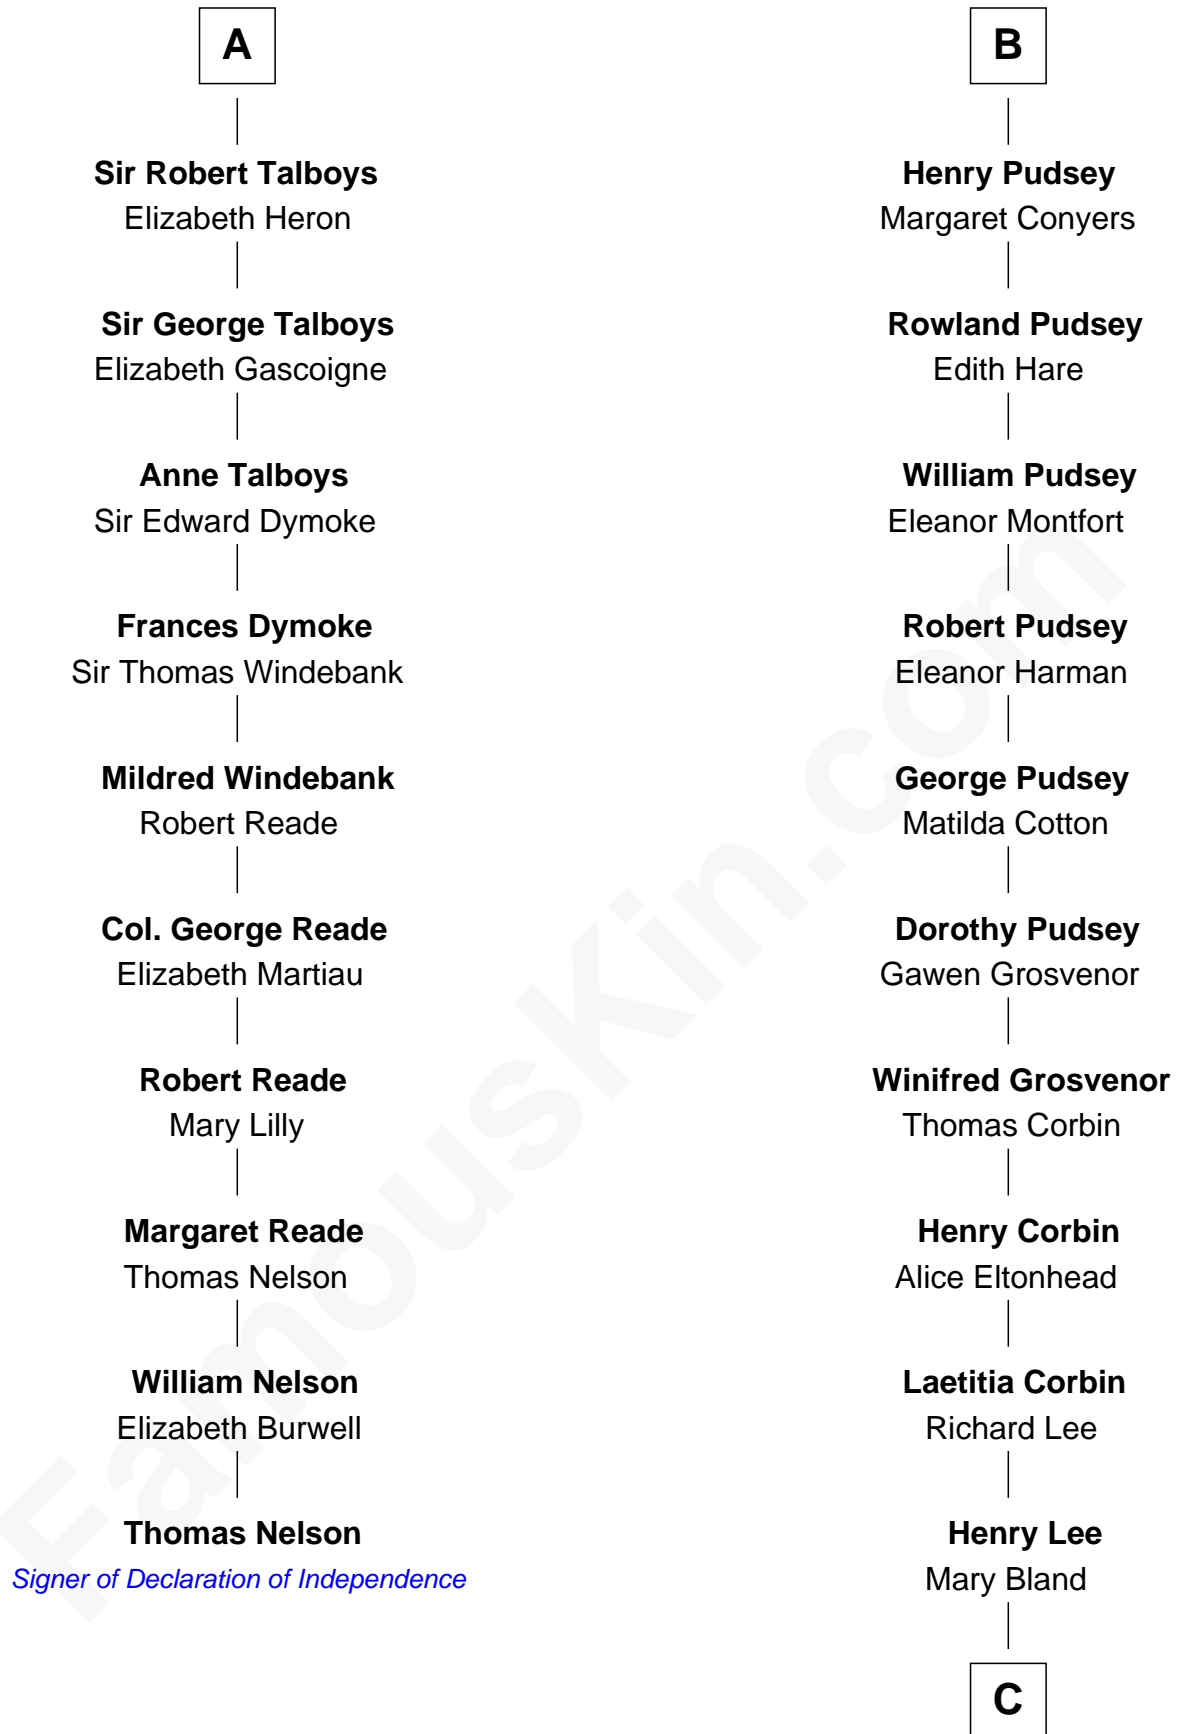

FamousKin.com

Relationship Chart of

Thomas Nelson

Signer of the Declaration of Independence

16th cousin 3 times removed of

General Robert E. Lee

Confederate Army - U.S. Civil War

C