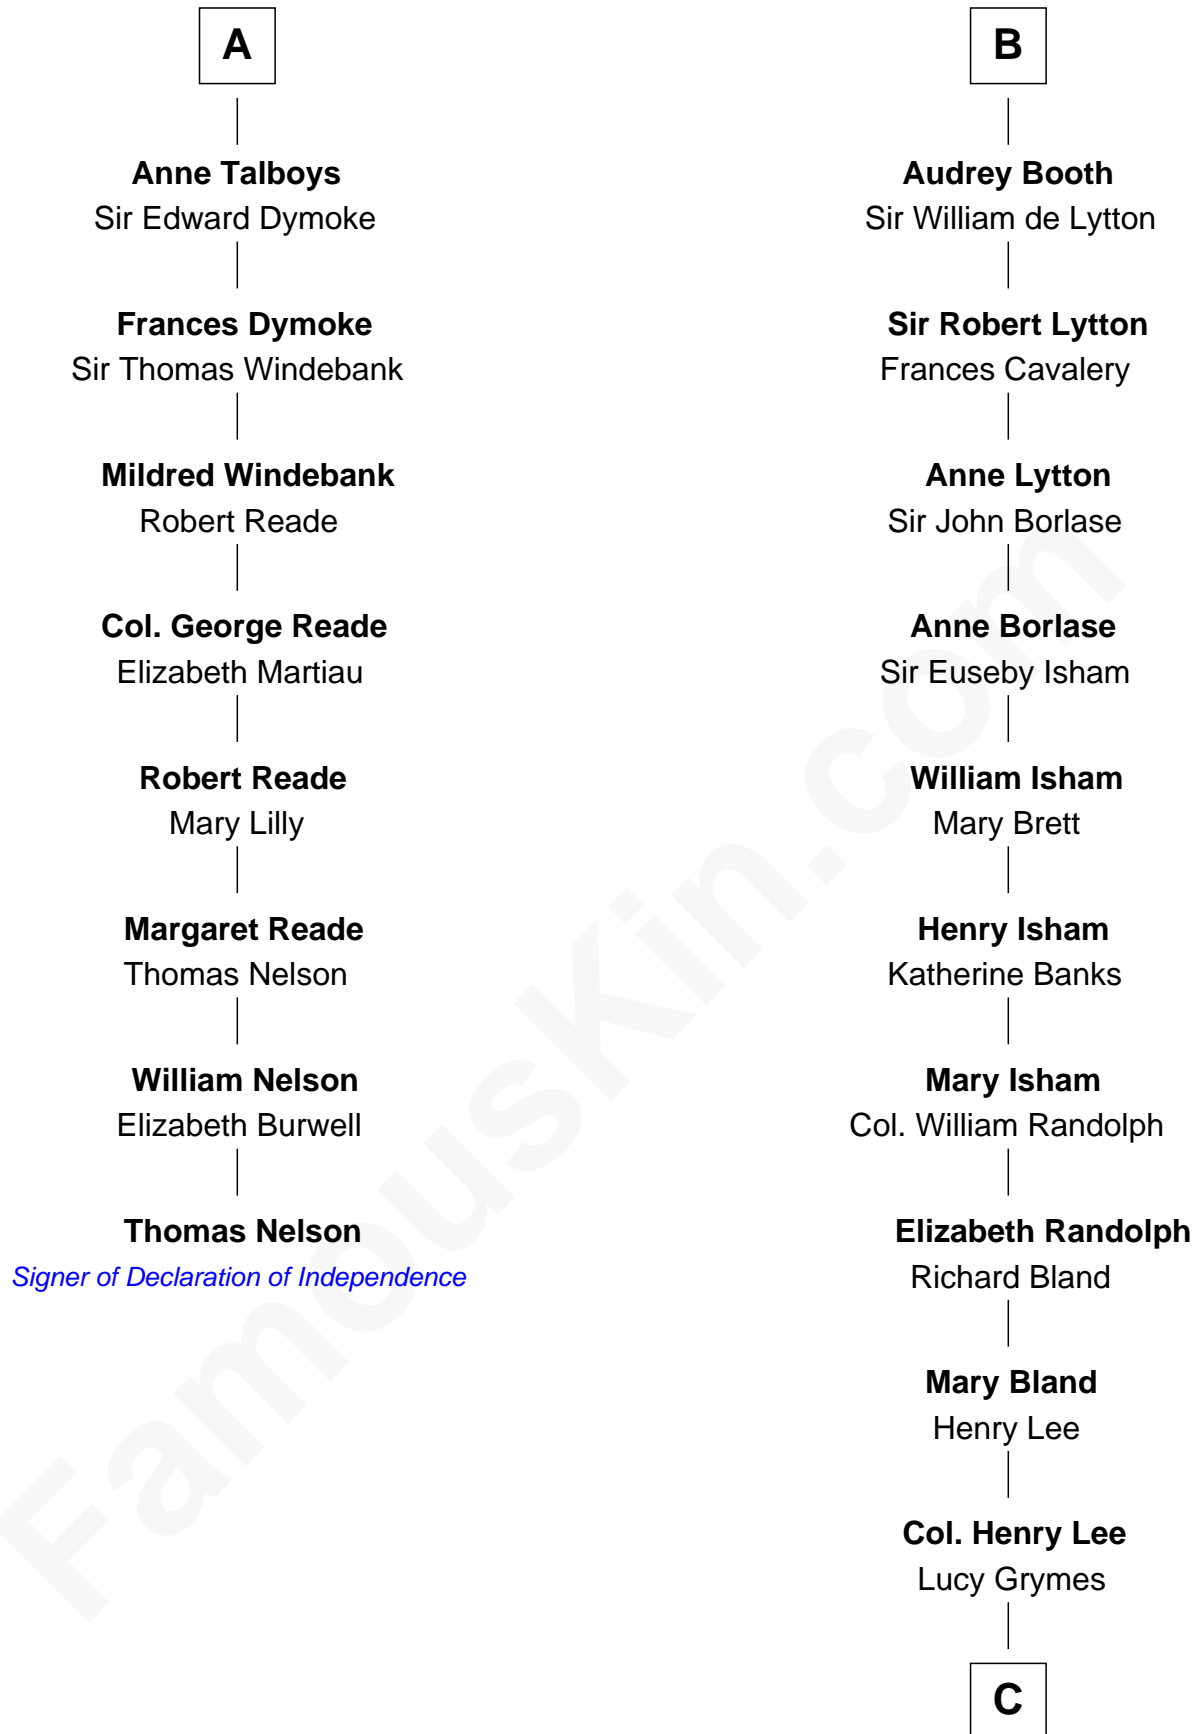

FamousKin.com

Relationship Chart of

Thomas Nelson

Signer of the Declaration of Independence

14th cousin 4 times removed of

General Robert E. Lee

Confederate Army - U.S. Civil War

C

Maj. Gen. Henry Lee

Anne Hill Carter

General Robert E. Lee

Confederate Army - U.S. Civil War

FamousKin.com