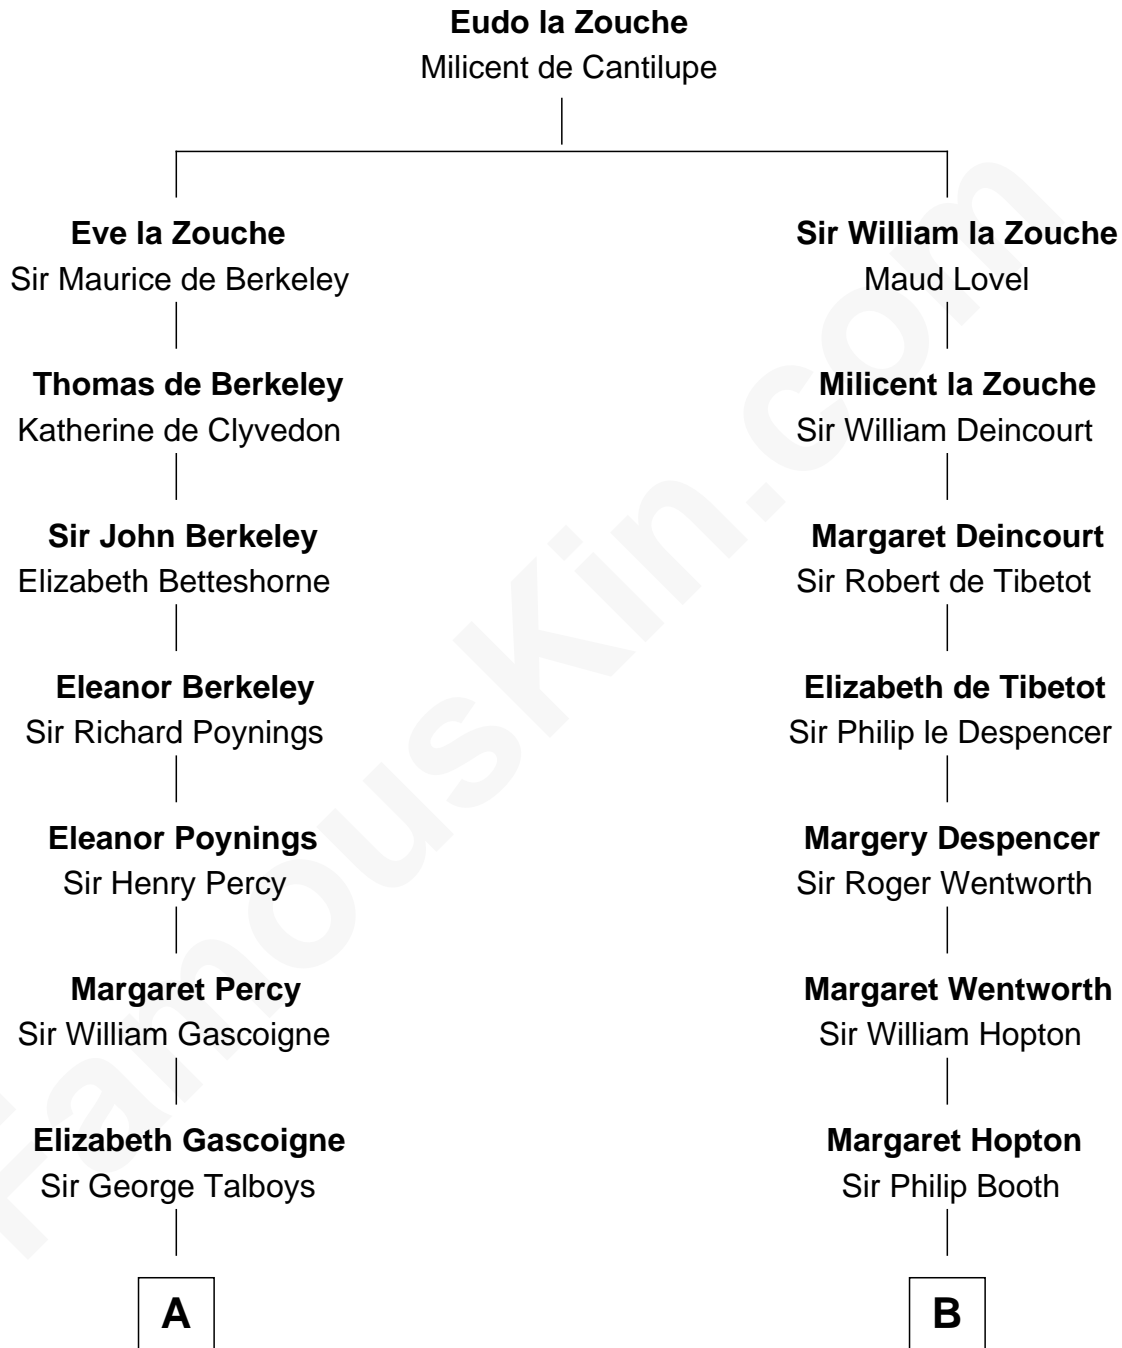

FamousKin.com

Relationship Chart of

Thomas Nelson

Signer of the Declaration of Independence

14th cousin 4 times removed of

General Robert E. Lee

Confederate Army - U.S. Civil War

C

Maj. Gen. Henry Lee

Anne Hill Carter

General Robert E. Lee

Confederate Army - U.S. Civil War

FamousKin.com