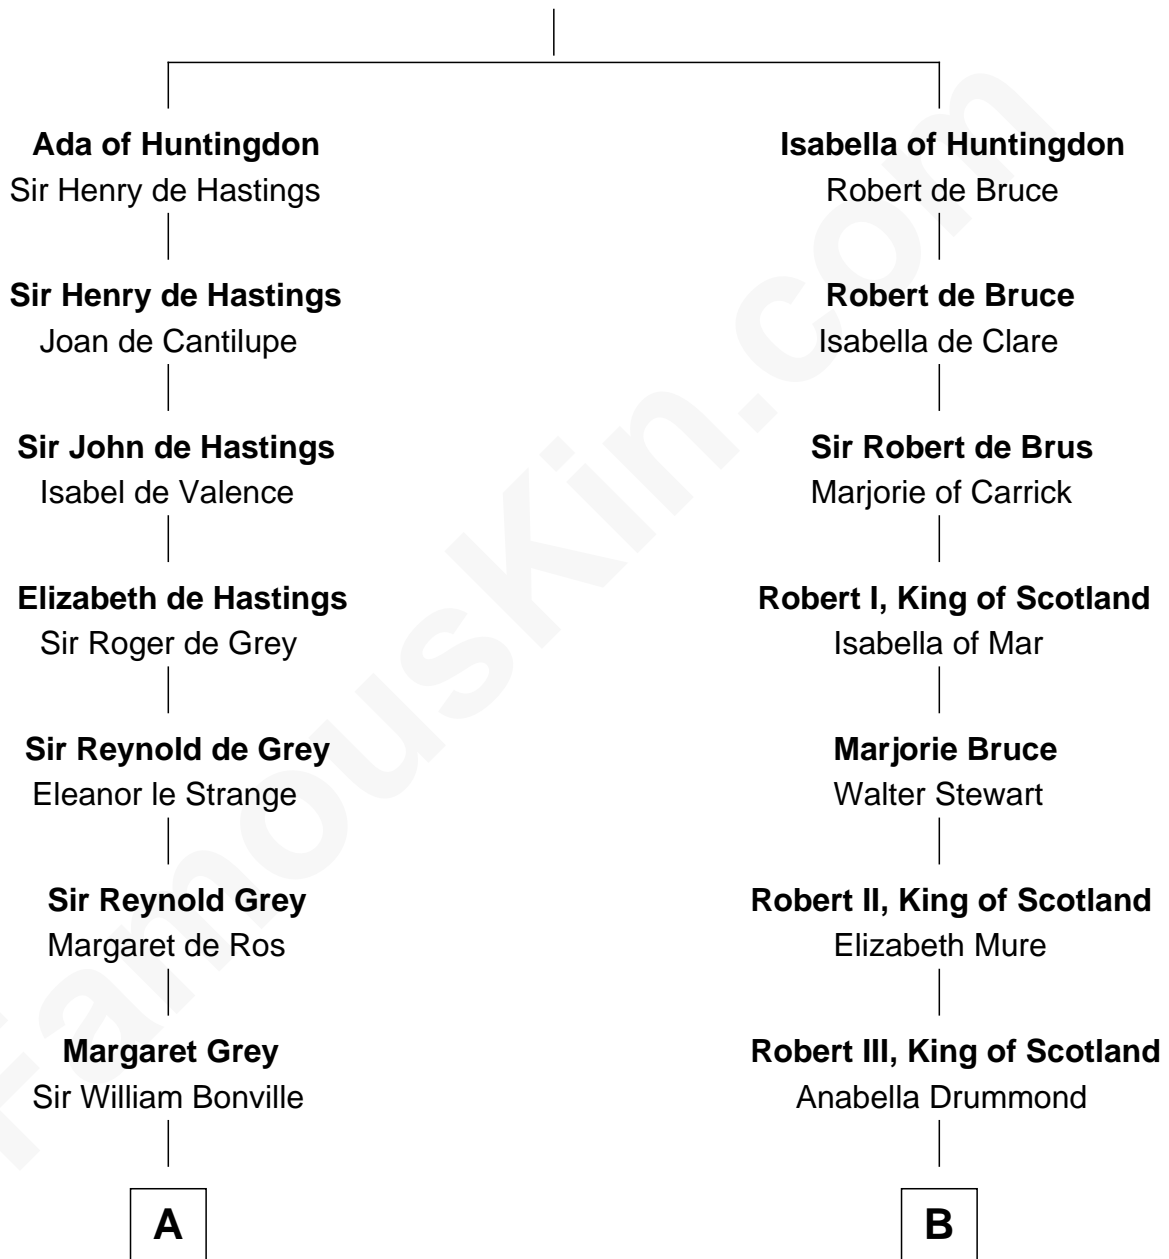

## Relationship Chart of

### Thomas Nelson

*Signer of the Declaration of Independence*

17th cousin 3 times removed of

### General Robert E. Lee

*Confederate Army - U.S. Civil War*

**David of Huntingdon**

Maud of Chester

**C**

**Anne Catherine Spotswood**

Col. Bernard Moore

**Anne Butler Moore**