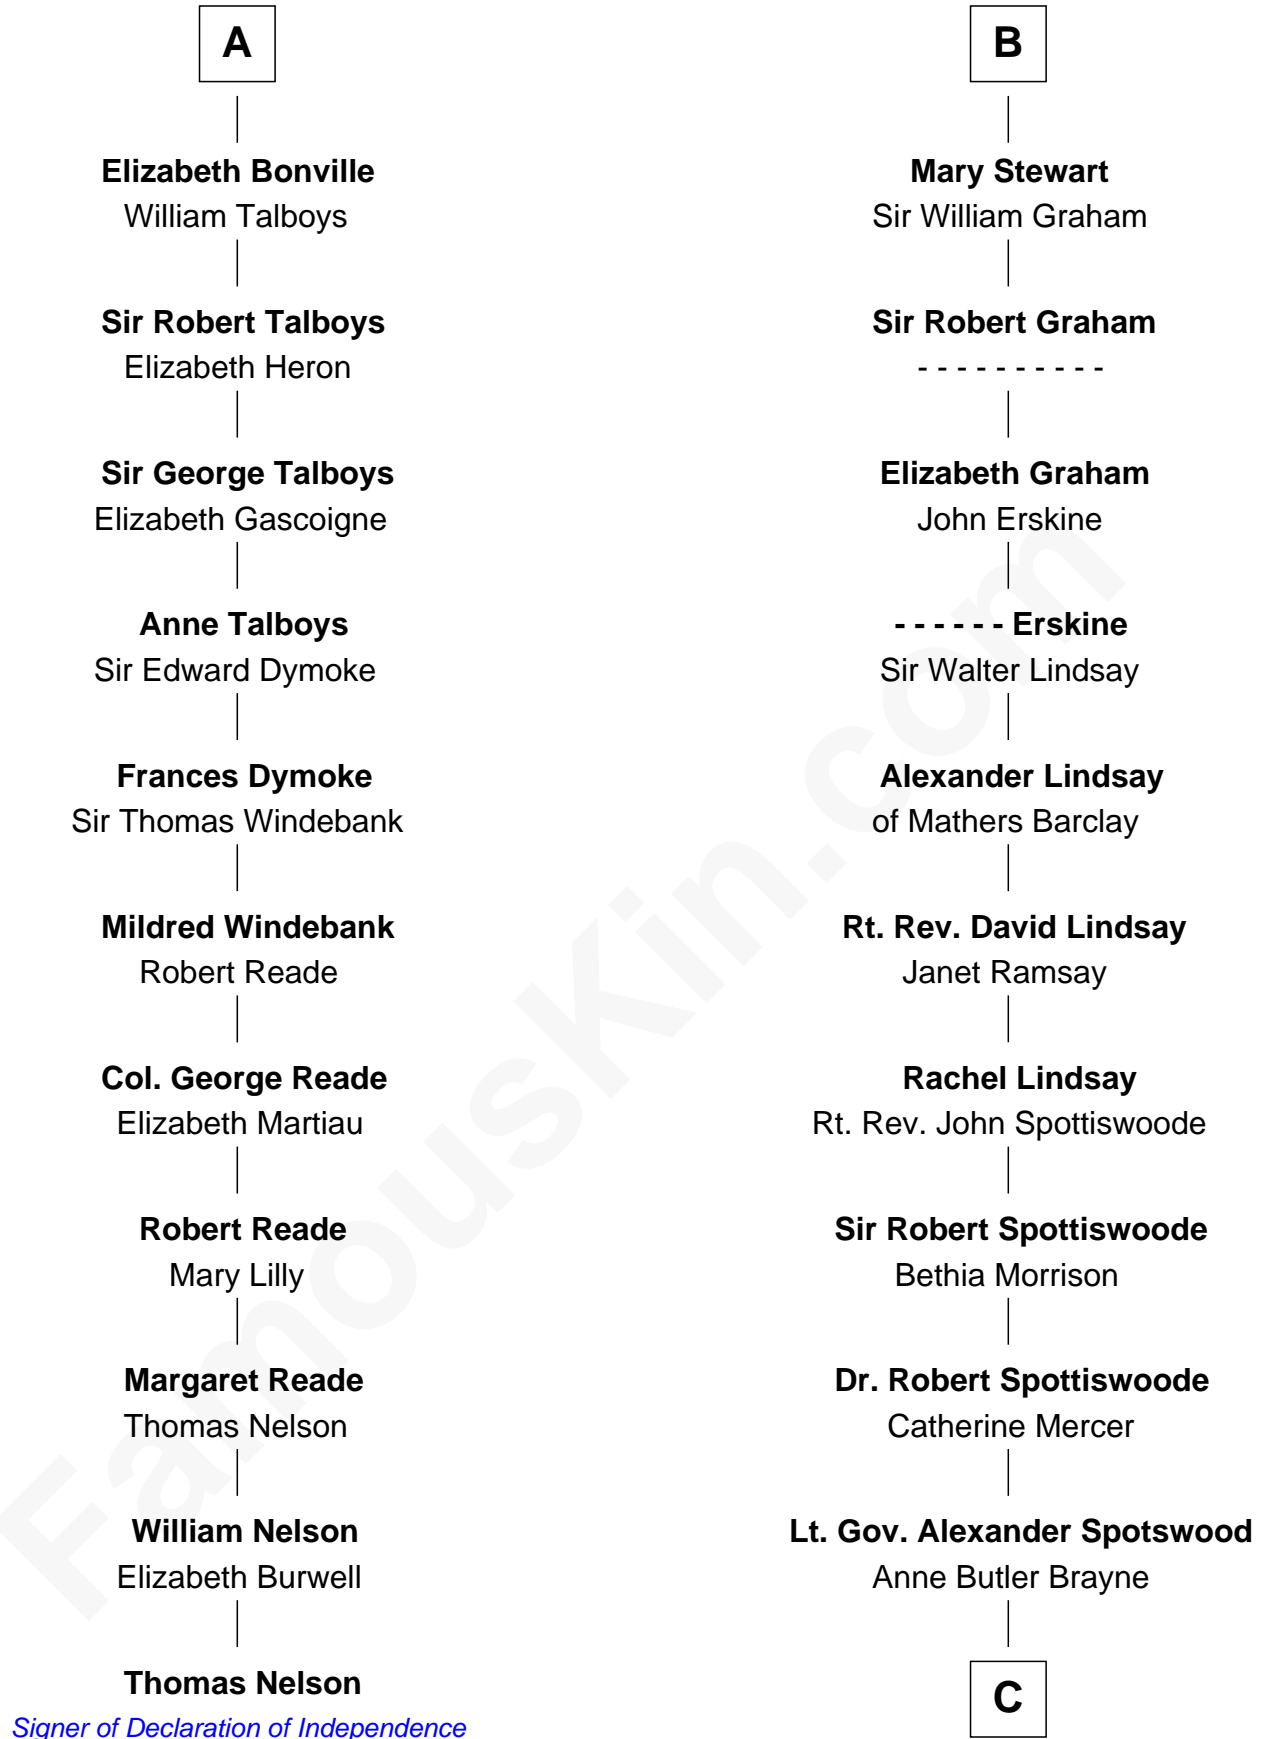

### Thomas Nelson

*Signer of the Declaration of Independence*

17th cousin 3 times removed of

### General Robert E. Lee

*Confederate Army - U.S. Civil War*

**David of Huntingdon**

Maud of Chester

**C**

**Anne Catherine Spotswood**

Col. Bernard Moore

**Anne Butler Moore**