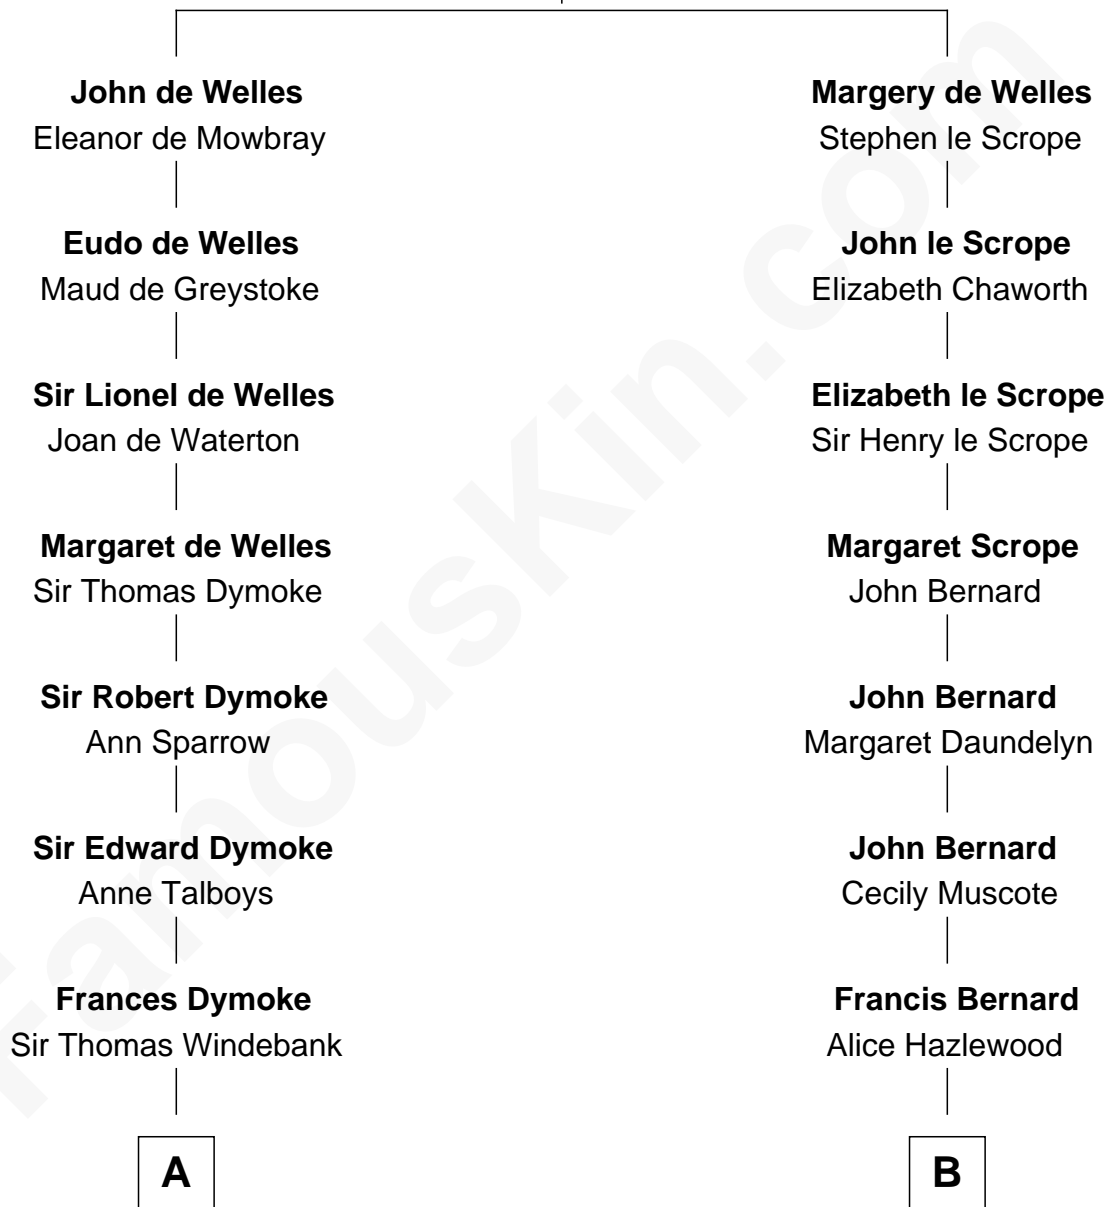

## Relationship Chart of

### Thomas Nelson

*Signer of the Declaration of Independence*

12th cousin 2 times removed of

### General Robert E. Lee

*Confederate Army - U.S. Civil War*

**John de Welles**

Maud de Roos

**A**

**Mildred Windebank**

Robert Reade

**Col. George Reade**

Elizabeth Martiau

**Robert Reade**

Mary Lilly

**Margaret Reade**

Thomas Nelson

**William Nelson**

Elizabeth Burwell

**Thomas Nelson**