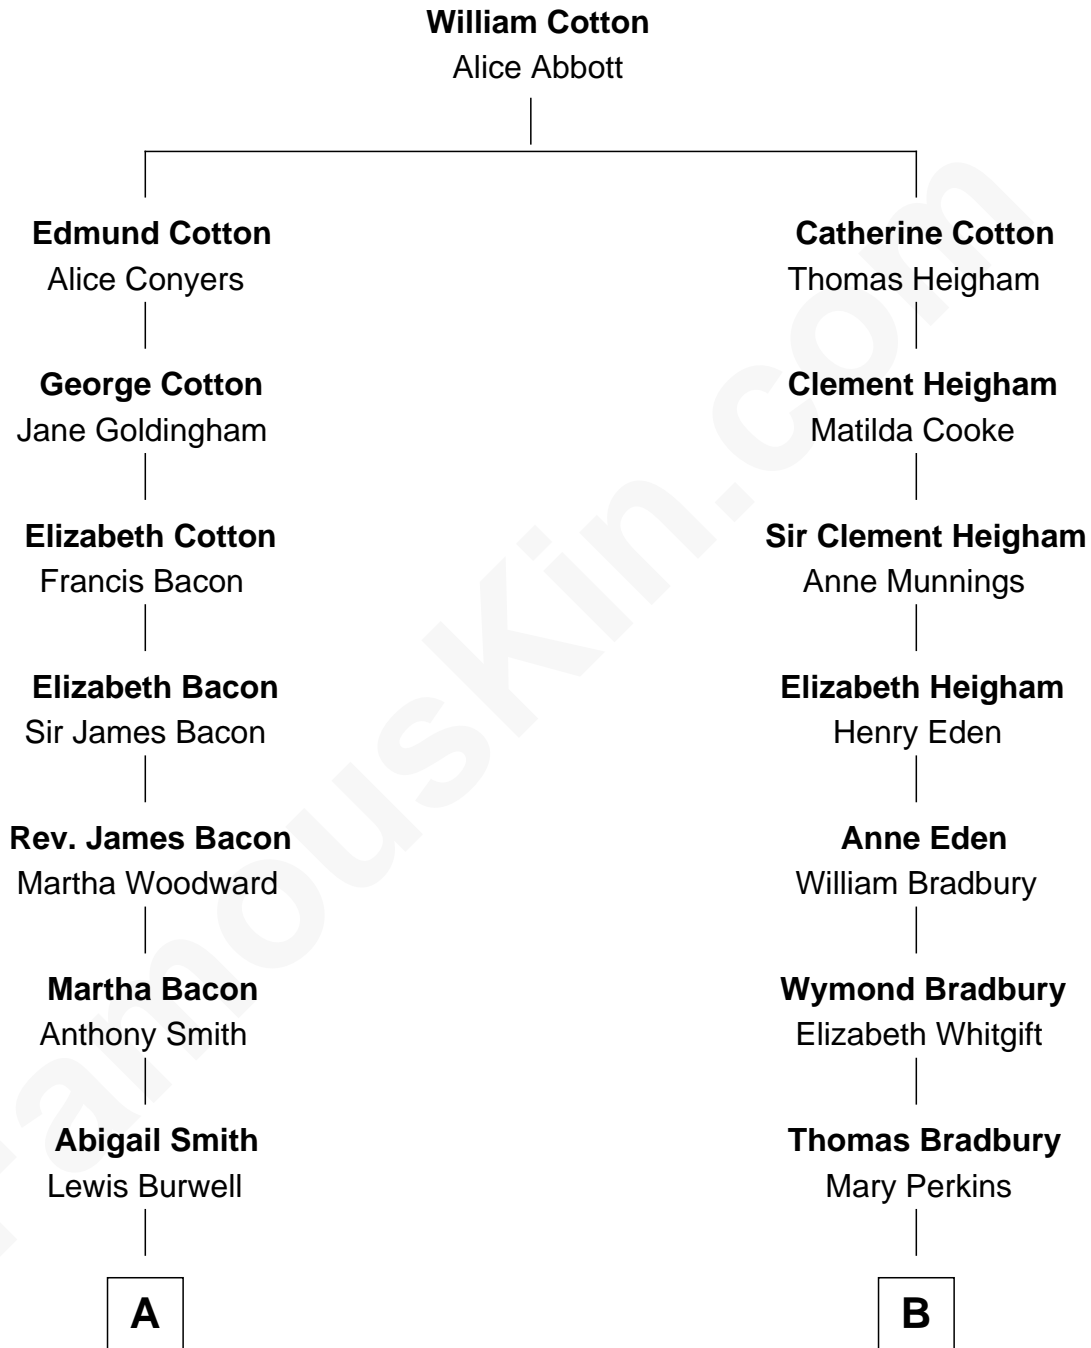

FamousKin.com

Relationship Chart of

Thomas Nelson

Signer of the Declaration of Independence

9th cousin 8 times removed of

Linda Hamilton

TV and Movie Actress

A

Nathaniel Burwell

Elizabeth Carter

Elizabeth Burwell

William Nelson

Thomas Nelson

Signer of Declaration of Independence

B

Judith Bradbury

Caleb Moody

Joshua Moody

Mary Greenleaf

Elizabeth Moody

Enoch Titcomb

Mary Titcomb

Henry Titcomb

John Berry Titcomb