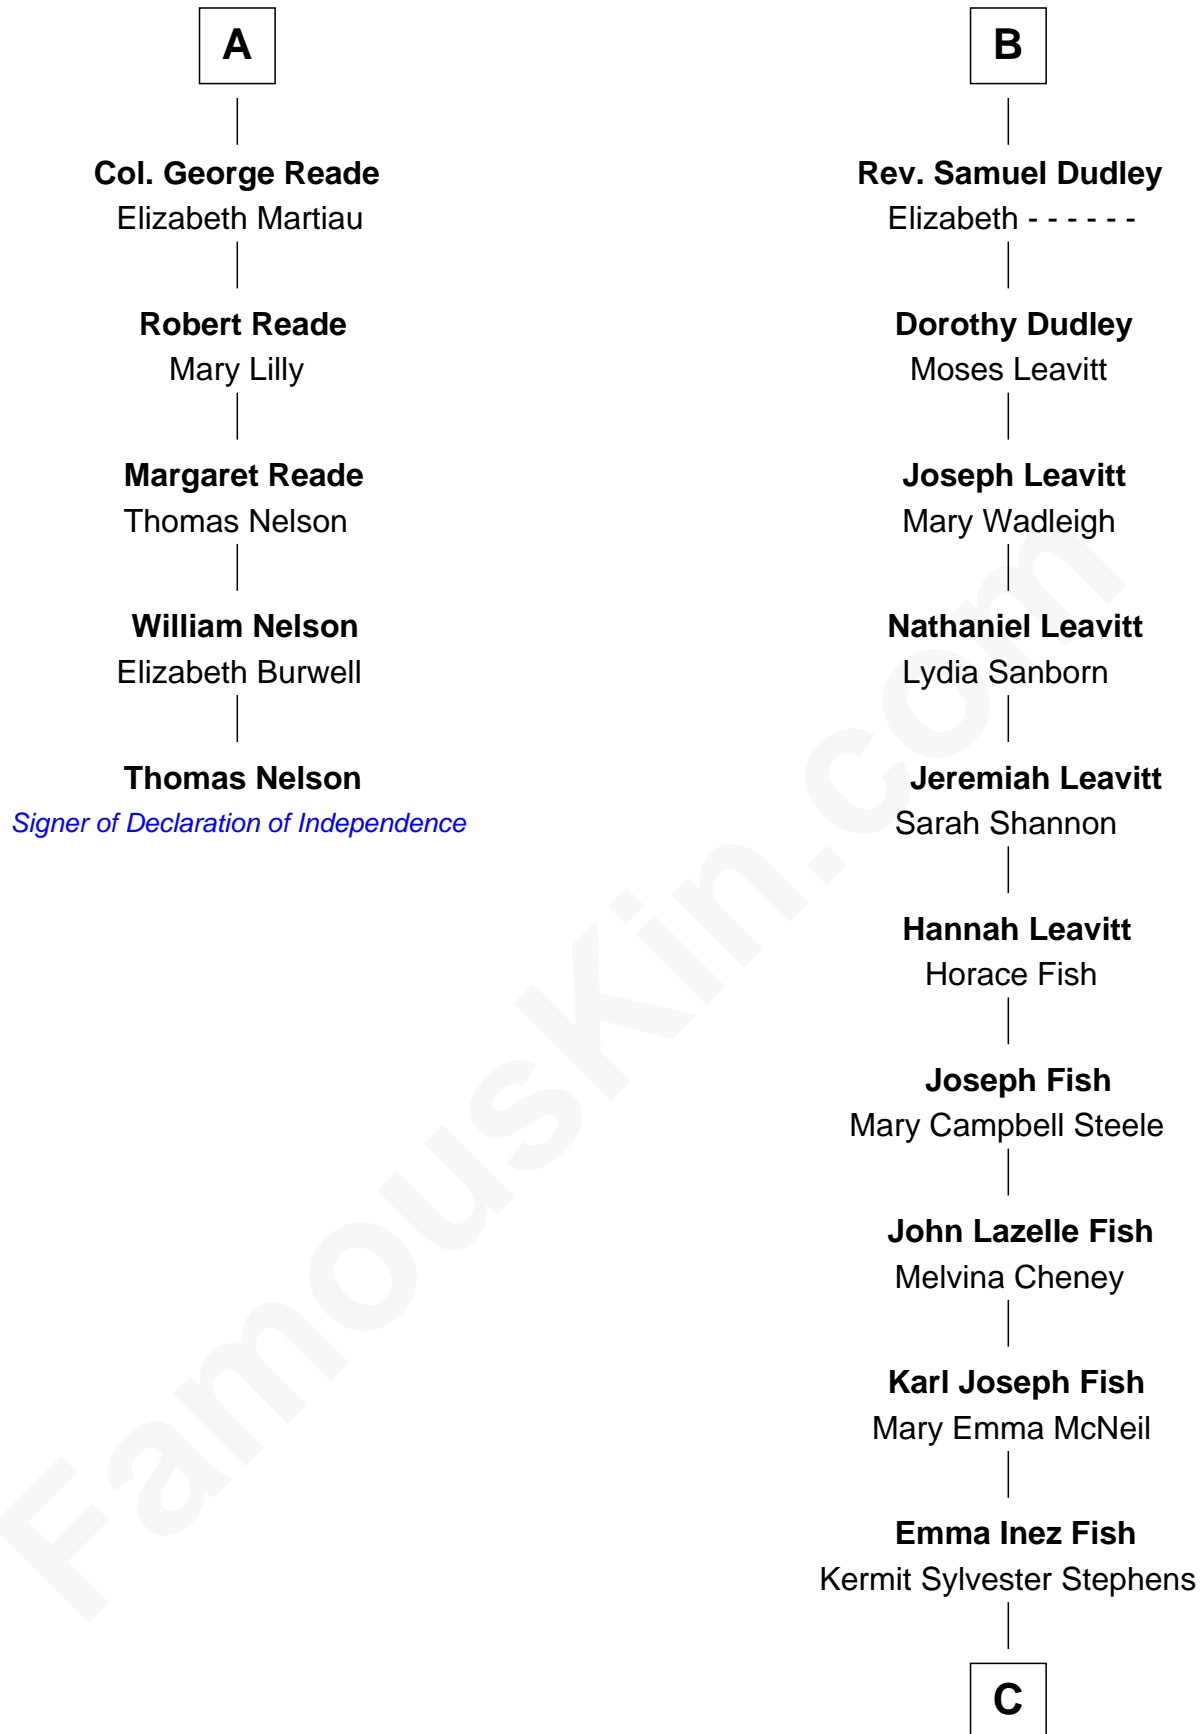

FamousKin.com

Relationship Chart of

Thomas Nelson

Signer of the Declaration of Independence

11th cousin 7 times removed of

Keri Russell

TV and Movie Actress

Sir John Berkeley
Elizabeth Betteshorne

Eleanor Berkeley
Sir Richard Poynings

Eleanor Poynings
Sir Henry Percy

Margaret Percy
Sir William Gascoigne

Elizabeth Gascoigne
Sir George Talboys

Anne Talboys
Sir Edward Dymoke

Frances Dymoke
Sir Thomas Windebank

Mildred Windebank
Robert Reade

A

Elizabeth Berkeley
Sir John Sutton

Sir Edmund Sutton
Joyce Tiptoft

Sir Edward Sutton
Cecily Willoughby

Sir John Sutton
Cecily Grey

Sir Henry Dudley
----- Ashton

Probable

Roger Dudley
Susanna Thorne

Gov. Thomas Dudley
Dorothy York

B

C

Stephanie Stephens

David Harold Russell

Keri Russell

TV and Movie Actress