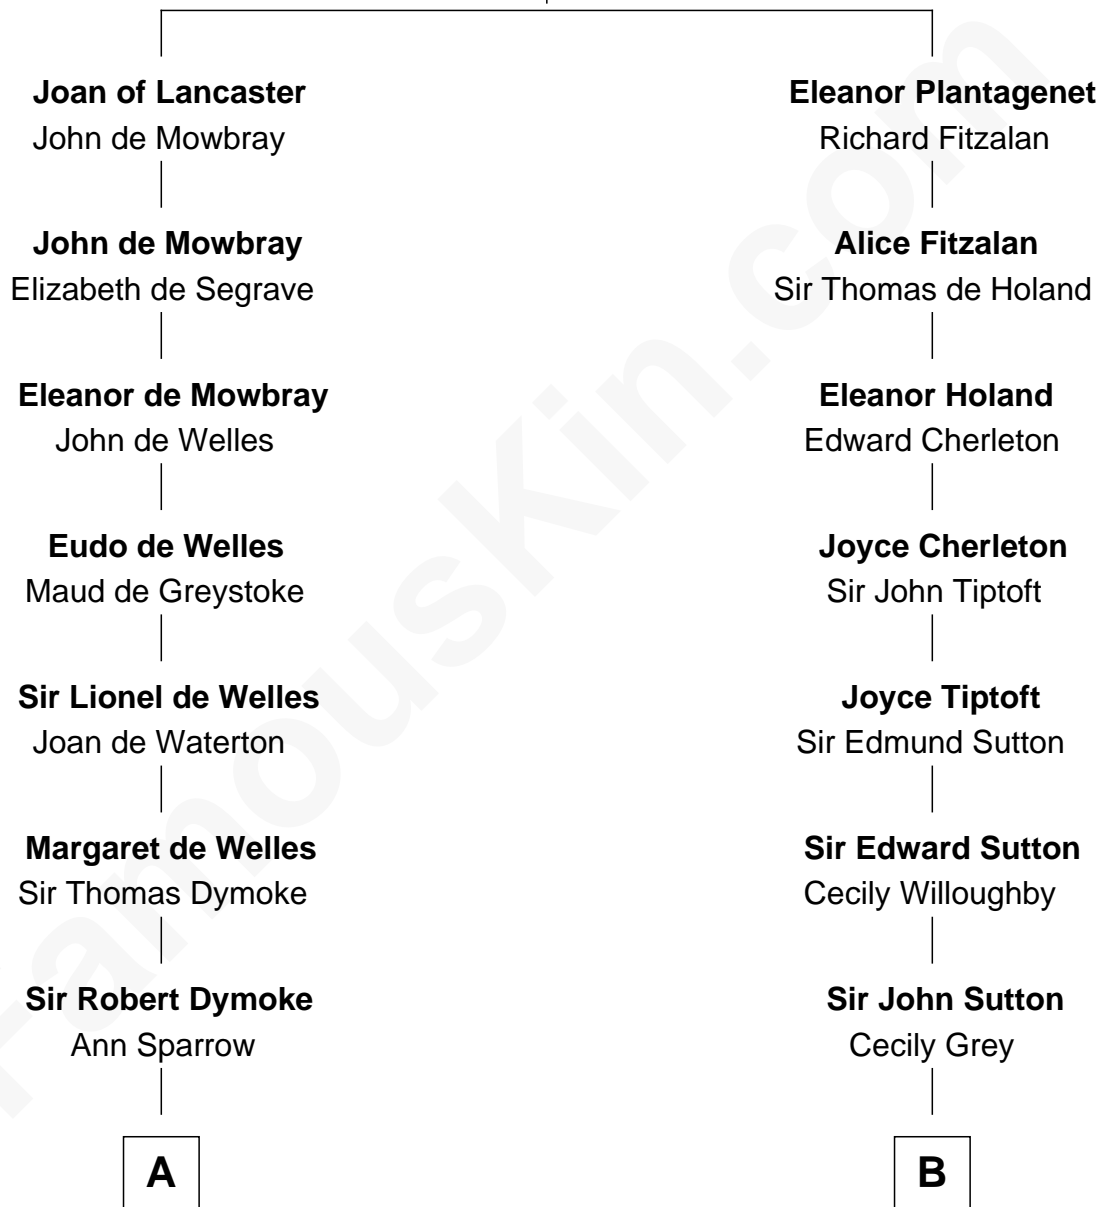

## Relationship Chart of

### Thomas Nelson

*Signer of the Declaration of Independence*

14th cousin 7 times removed of

**Keri Russell**

*TV and Movie Actress*

**Henry Plantagenet**  
Maud de Chaworth

**C**

**John Lazelle Fish**

Melvina Cheney

**Karl Joseph Fish**

Mary Emma McNeil

**Emma Inez Fish**

Kermit Sylvester Stephens

**Stephanie Stephens**

David Harold Russell

**Keri Russell**