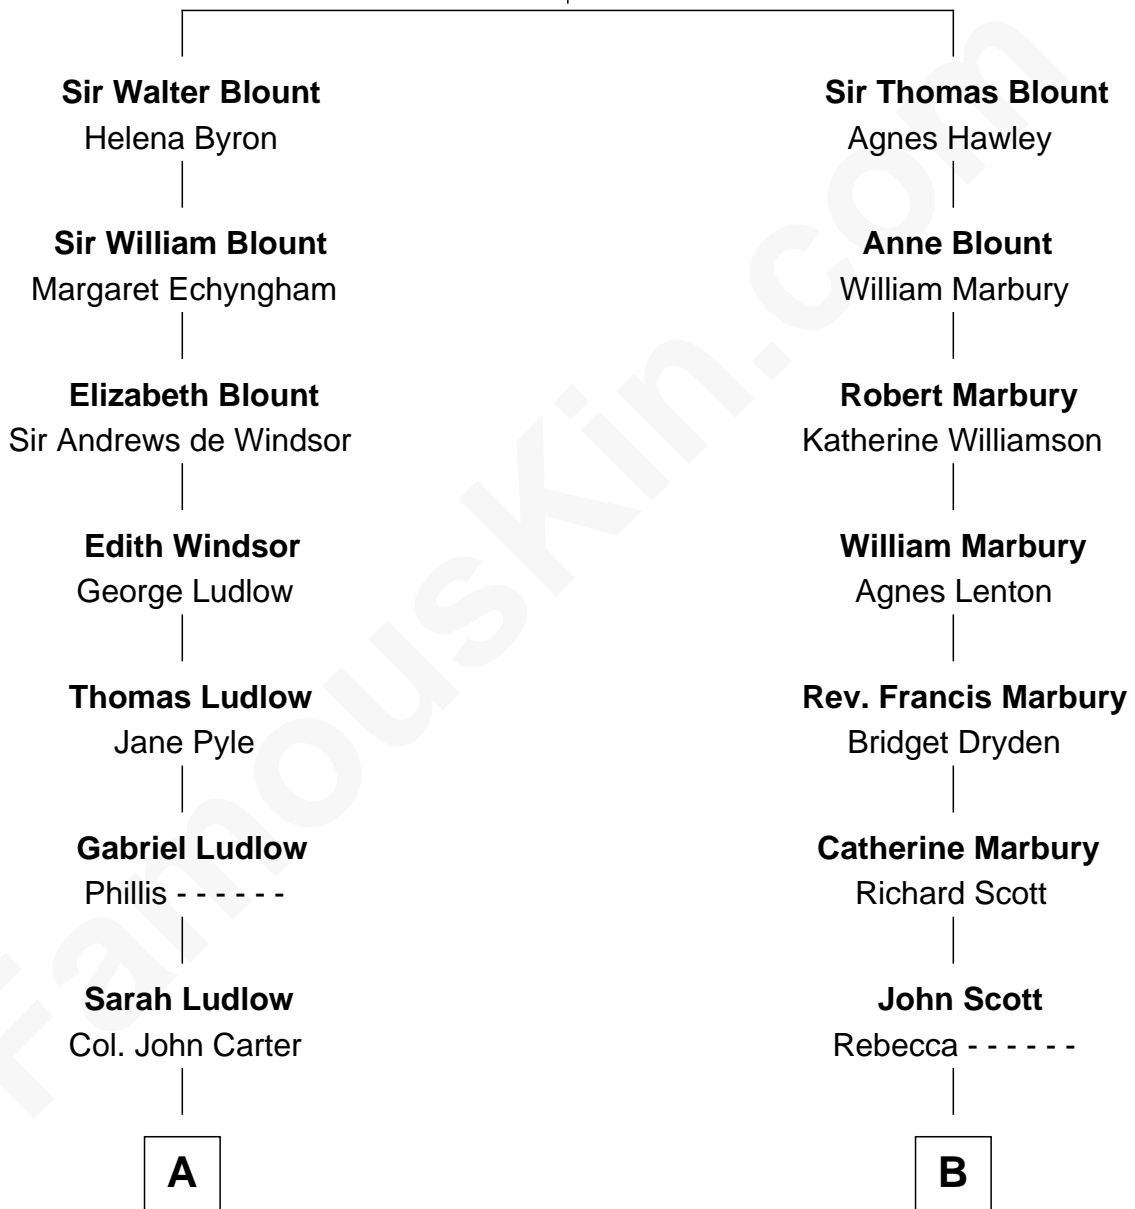

FamousKin.com

Relationship Chart of

Thomas Nelson

Signer of the Declaration of Independence

10th cousin 5 times removed of

Amelia Earhart
Aviation Pioneer

Sir Thomas Blount
Margaret de Gresley

A

Col. Robert Carter

Judith Armistead

Elizabeth Carter

Nathaniel Burwell

Elizabeth Burwell

William Nelson

Thomas Nelson

Signer of Declaration of Independence