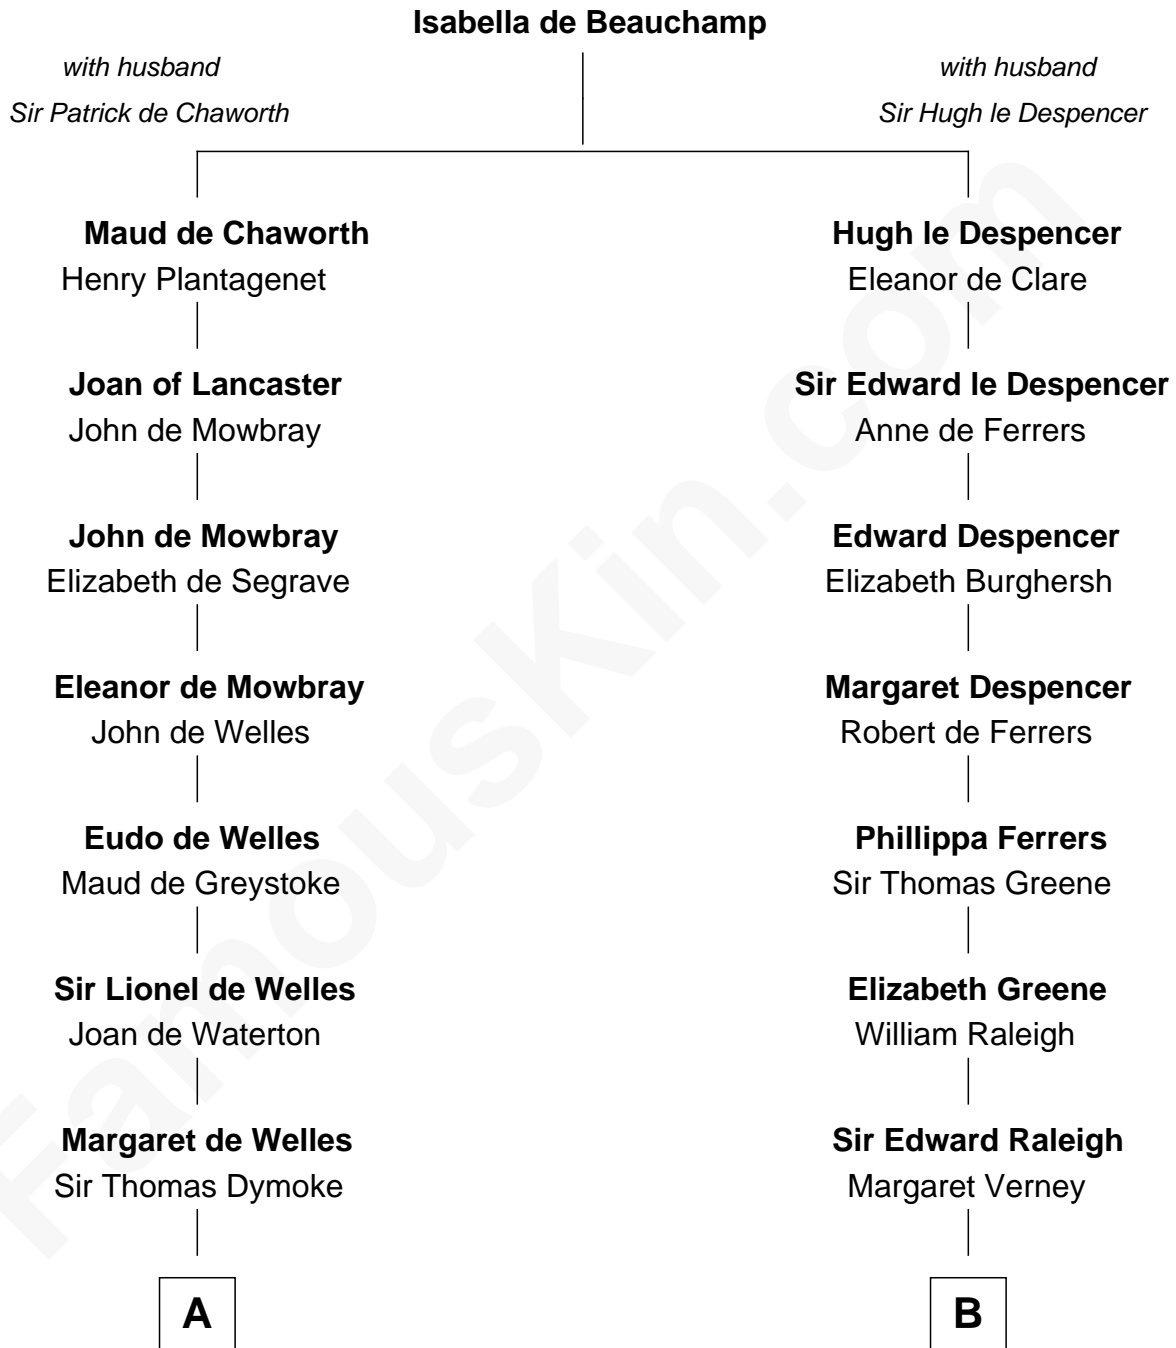

FamousKin.com

Relationship Chart of

Thomas Nelson

Signer of the Declaration of Independence

15th cousin 6 times removed of

Amelia Earhart
Aviation Pioneer

C

Dr. Ephraim Otis

Mary Cornell

Isaac Otis

Caroline Abigail Curtis

Alfred Gideon Otis

Amelia Josephine Harres

Amelia Otis

Edwin Stanton Earhart

Amelia Earhart