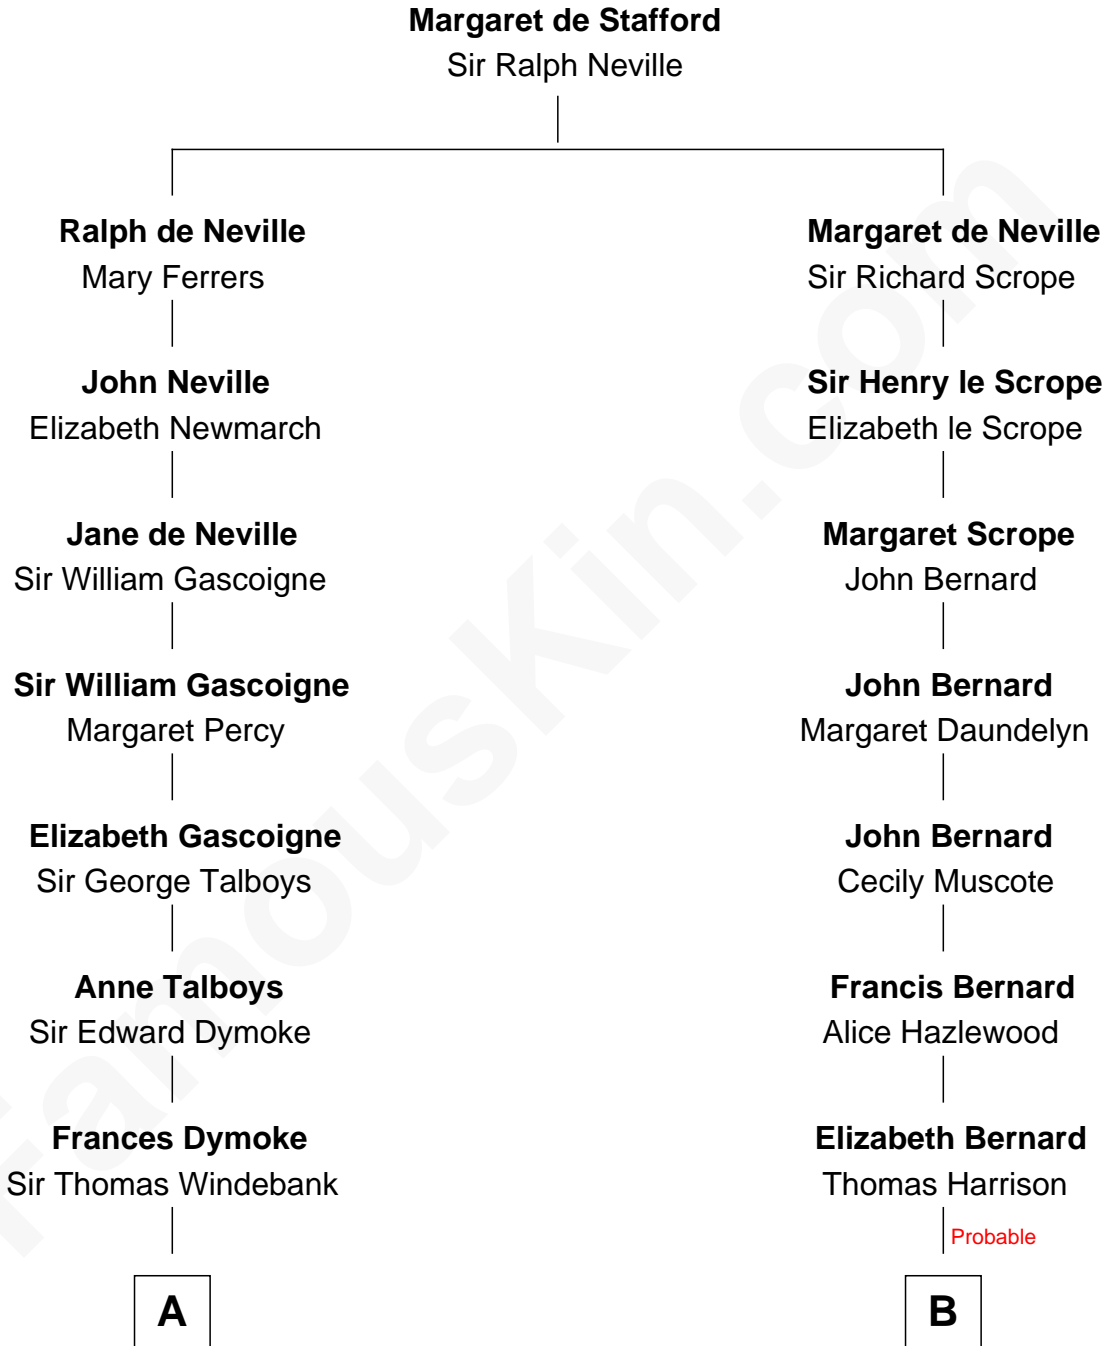

## Relationship Chart of

### Thomas Nelson

*Signer of the Declaration of Independence*

12th cousin of

### William Henry Harrison

*9th U.S. President*

**A**

**Mildred Windebank**

Robert Reade

**Col. George Reade**

Elizabeth Martiau

**Robert Reade**