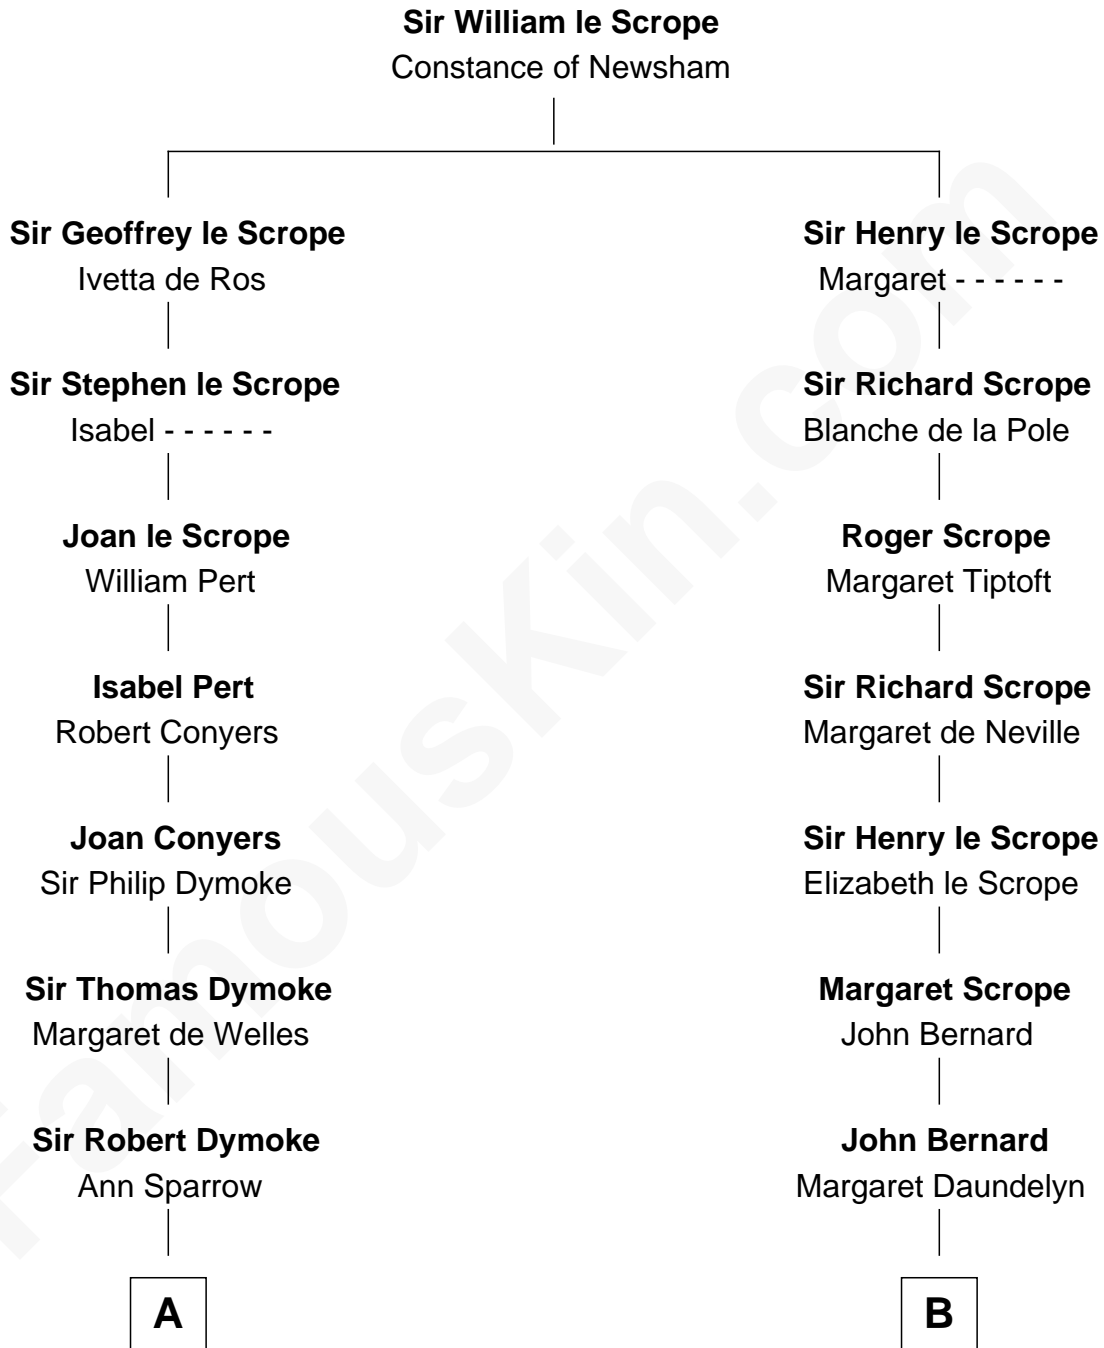

FamousKin.com

Relationship Chart of

Thomas Nelson

Signer of the Declaration of Independence

14th cousin 1 time removed of

William Henry Harrison

9th U.S. President

A

Sir Edward Dymoke

Anne Talboys

Frances Dymoke

Sir Thomas Windebank

Mildred Windebank

Robert Reade

Col. George Reade

Elizabeth Martiau