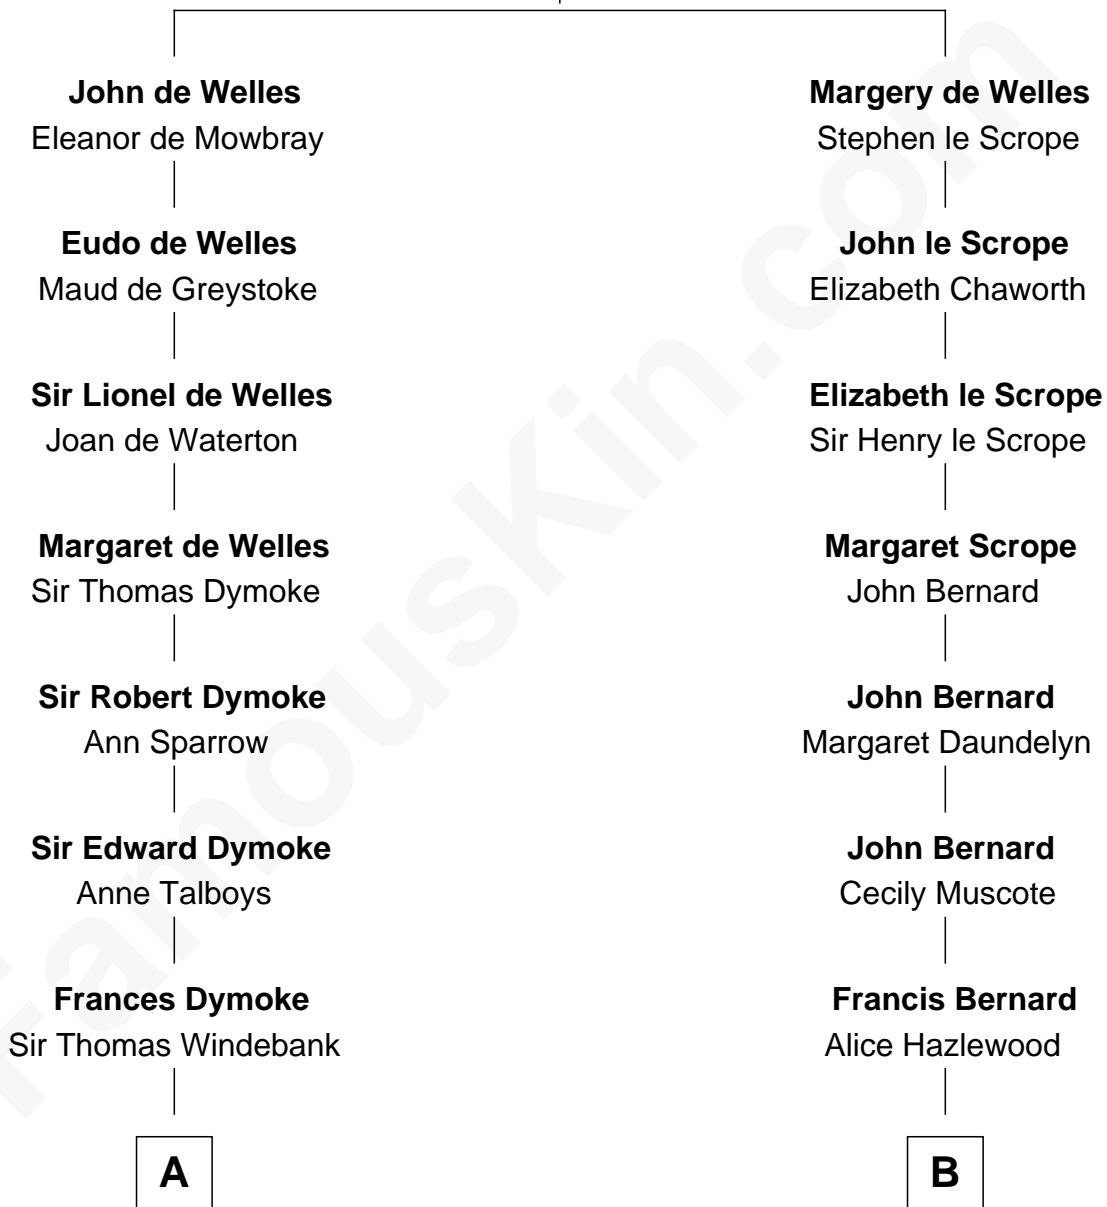

FamousKin.com

Relationship Chart of

Thomas Nelson

Signer of the Declaration of Independence

12th cousin 1 time removed of

William Henry Harrison

9th U.S. President

John de Welles

Maud de Roos

A

Mildred Windebank

Robert Reade

Col. George Reade

Elizabeth Martiau

Robert Reade

Mary Lilly