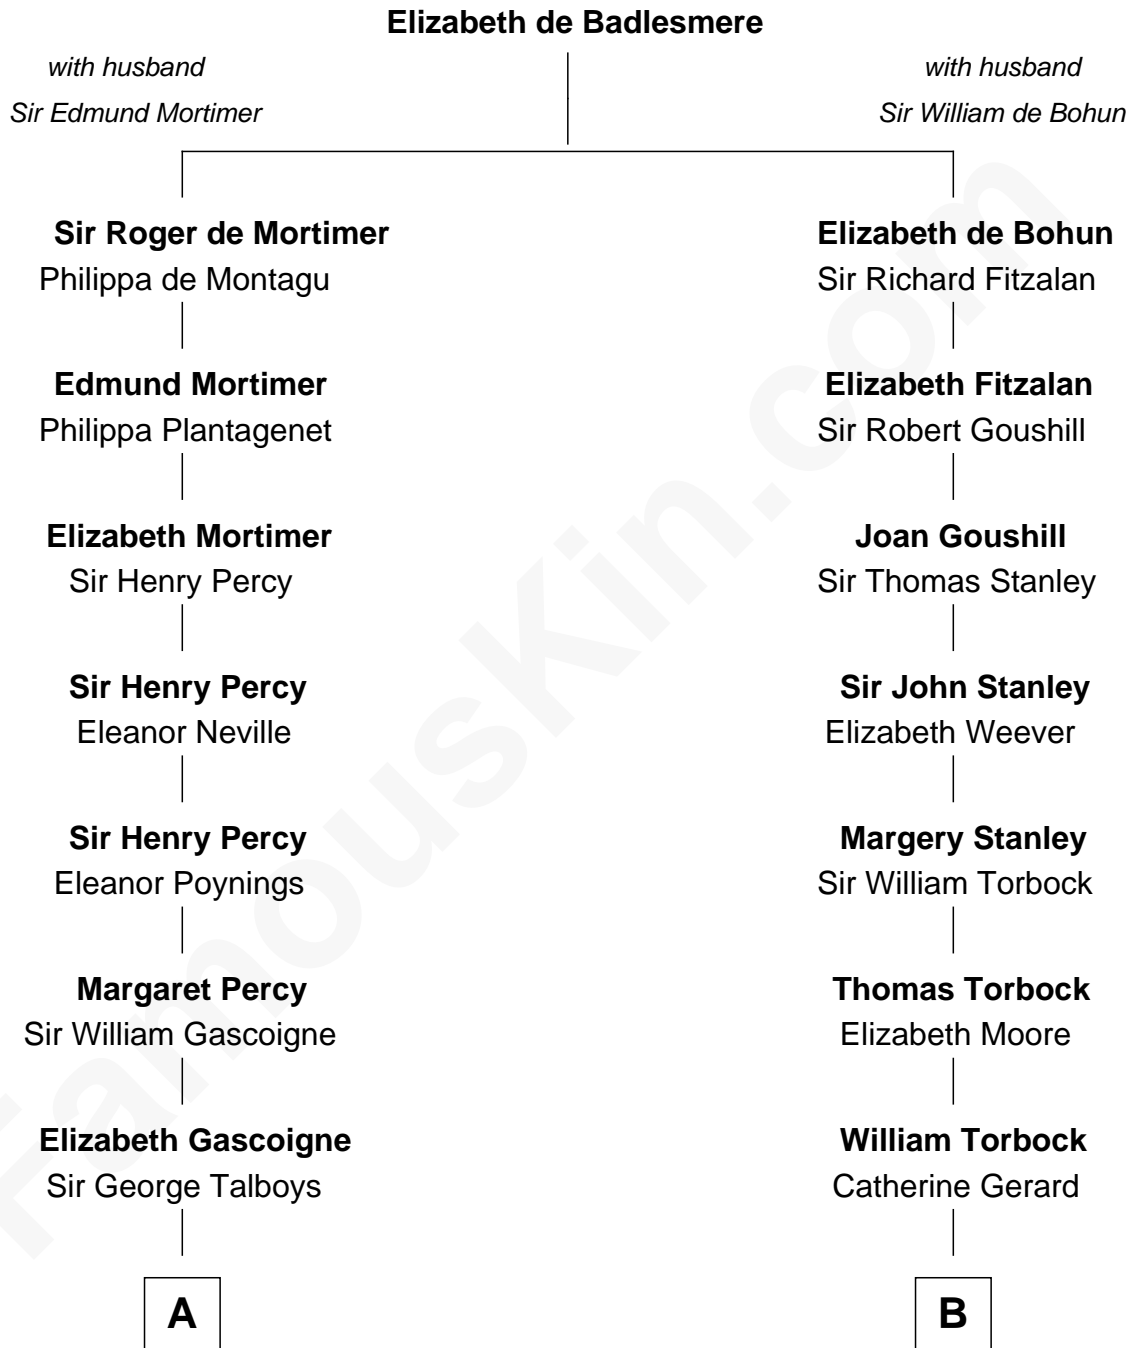

FamousKin.com

Relationship Chart of

Thomas Nelson

Signer of the Declaration of Independence

14th cousin 6 times removed of

Ed Helms

TV and Movie Actor

A

Anne Talboys
Sir Edward Dymoke

Frances Dymoke
Sir Thomas Windebank

Mildred Windebank
Robert Reade

Col. George Reade
Elizabeth Martiau

Robert Reade
Mary Lilly

Margaret Reade
Thomas Nelson

William Nelson
Elizabeth Burwell